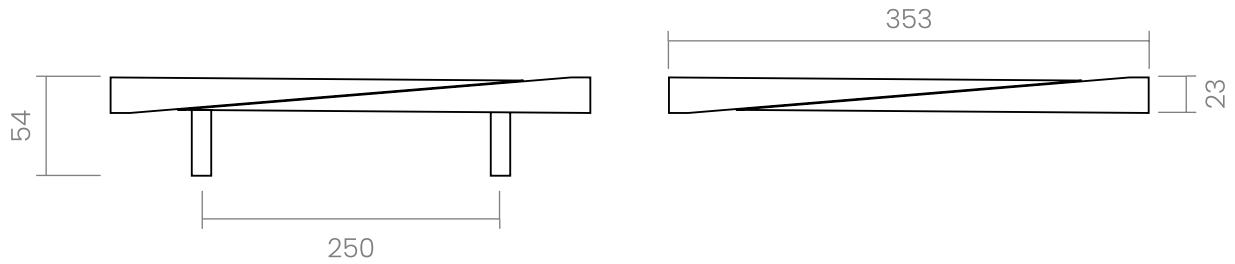

groël

INFO. SPECIFICATIONS

A forged brass pull handle suitable for doors and sliding doors, wardrobes, cabinets, etc.

Pulls are sold individually but they come prepared with the necessary accessories to install one in front of the other if you purchase 2 units.

INFO. FINISHES & SKU

	PWLP | Powercoat polished brass	235-M-PWLP	
	PWLS | Powercoat satin brass	235-M-PWLS	
	PWIX | Powercoat inox	235-M-PWIX	
	CR | Polished chrome	235-M-CR	
	CS | Satin chrome	235-M-CS	

INFO. INCLUDED

- 1x Pull handle
- 1x Simple fixing

INFO. CARE INSTRUCTIONS

Clean with a dry cloth. Do not use brass cleaner as it might affect the protective coating.

INFO. DISCLAIMER

Always seek the advice of professionals when installing these handles.
Groël is not responsible for any inadequate installation that may damage the integrity of the product.
Finishes other than Groël's Powercoat are not recommended for wet or humid environments.

Made of solid brass

Powercoat LIFELONG GUARANTEE

Chrome III 15 YEARS GUARANTEE