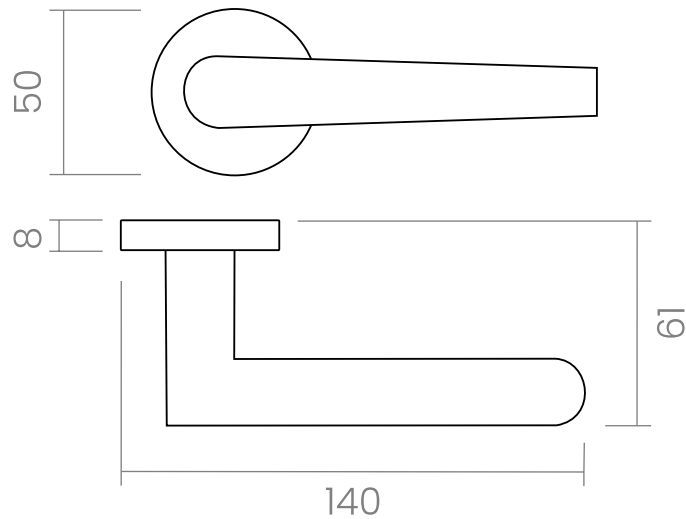

groël

INFO. SPECIFICATIONS

Set of forged brass handles with an 8 mm thick round rose. Suitable for interior and exterior doors with a thickness between 35-50mm (Groël's standard size)* and with any type of lock.

For wider doors (50mm and above) and/or glass doors, please contact our customer service.

INFO. FINISHES & SKU

	PWLP | <i>Powercoat polished brass</i>	812-R8-PWLP	
	PWLS | <i>Powercoat satin brass</i>	812-R8-PWLS	
	PWIX | <i>Powercoat inox</i>	812-R8-PWIX	
	PWGT | <i>Powercoat graphite</i>	812-R8-PWGT	
	CR | <i>Polished chrome</i>	812-R8-CR	
	CS | <i>Satin chrome</i>	812-R8-CS	
	BK | <i>Matt black</i>	812-R8-BK	
	WTM | <i>Matt white</i>	812-R8-WTM	

INFO. INCLUDED

- **2x** Lever handles with round rose
- **1x** Square spindle
- **1x** Bag of screws

INFO. CARE INSTRUCTIONS

Clean with a dry cloth. Do not use brass cleaner as it might affect the protective coating.

INFO. DISCLAIMER

Always seek the advice of professionals when installing these handles. Groël is not responsible for any inadequate installation that may damage the integrity of the product. Finishes other than Groël's Powercoat are not recommended for wet or humid environments.

Made of solid brass

Powercoat LIFELONG GUARANTEE

Chrome III 15 YEARS GUARANTEE

Paint 15 YEARS GUARANTEE