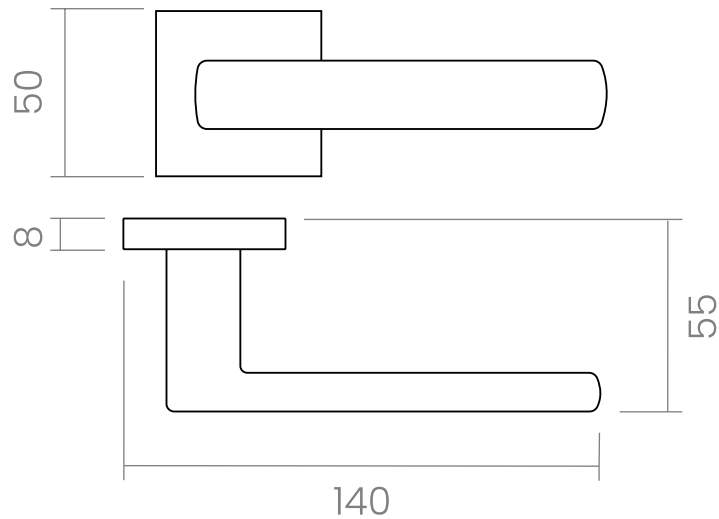

groël

INFO. SPECIFICATIONS

Set of forged brass handles with an 8 mm thick square rose. Suitable for interior and exterior doors with a thickness between 35-50mm (Groël's standard size)* and with any type of lock.

For wider doors (50mm and above) and/or glass doors, please contact our customer service.

INFO. FINISHES & SKU

	PWLP	Powercoat polished brass	815-R8C-PWLP	
	PWLS	Powercoat satin brass	815-R8C-PWLS	
	PWIX	Powercoat inox	815-R8C-PWIX	
	PWGT	Powercoat graphite	815-R8C-PWGT	
	CR	Polished chrome	815-R8C-CR	
	CS	Satin chrome	815-R8C-CS	
	BK	Matt black	815-R8C-BK	
	WTM	Matt white	815-R8C-WTM	

INFO. INCLUDED

- **2x** Lever handles with square rose
- **1x** Square spindle
- **1x** Bag of screws

INFO. CARE INSTRUCTIONS

Clean with a dry cloth. Do not use brass cleaner as it might affect the protective coating.

INFO. DISCLAIMER

Always seek the advice of professionals when installing these handles. Groël is not responsible for any inadequate installation that may damage the integrity of the product. Finishes other than Groël's Powercoat are not recommended for wet or humid environments.

Made of solid brass

Powercoat LIFELONG GUARANTEE

Chrome III 15 YEARS GUARANTEE

Paint 15 YEARS GUARANTEE