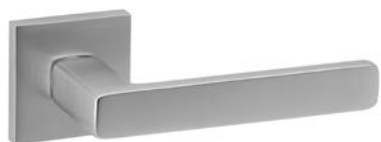

## Dadá

The distended sweetness of geometry.

The Dadá door handle design with straight lines and square profiles is presented on a squared rose. This Italian door handle design made of high quality stamped brass is conceived for interior and exterior doors in multiple finishes. The perfect model for elegant and minimalist environments.

POWERCOAT SATIN BRASS

POWERCOAT INOX

MATT BLACK

POLISHED CHROME

SATIN CHROME

MATT WHITE

*Available in 8 finishes.*

POWERCOAT POLISHED BRASS

### INFO. SPECIFICATIONS

Set of forged brass handles with an 8 mm thick square rose. Suitable for interior and exterior doors with a thickness between 35-50mm (Groël's standard size)\* and with any type of lock.