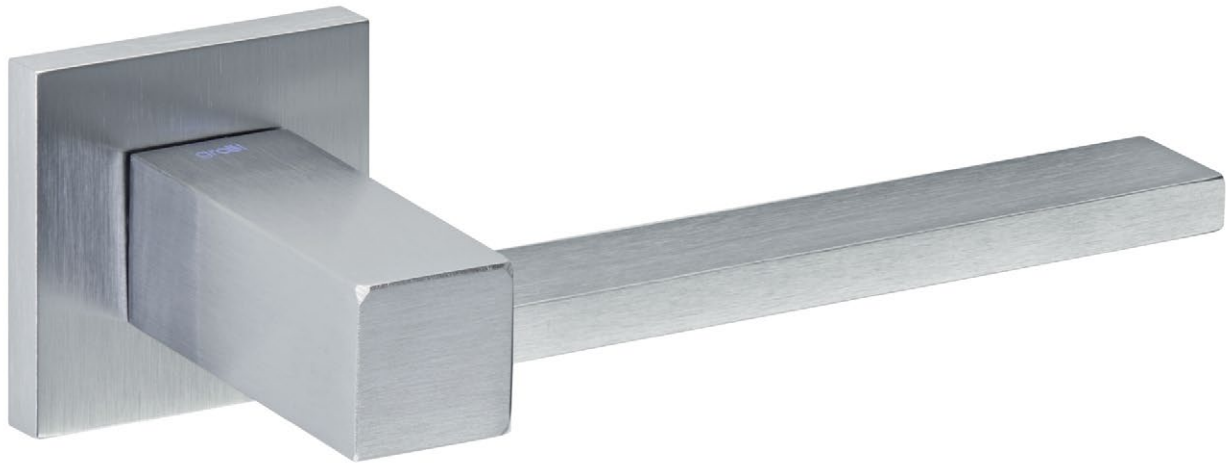

ref. **137 R8C** mod. **plano**

finish

15 years guarantee of chrome finish against corrosion

Production processes follow ecological norms

Products complying with the standard DIN EN 1906

Mechanical guarantee far exceed 200.000 operational cycles

Made of solid brass

- a 137 R8CB
- b 137 R8CBB
- c 137 R8CCD

- a 137 PCB
- b 137 PCBB
- c 137 PCCD