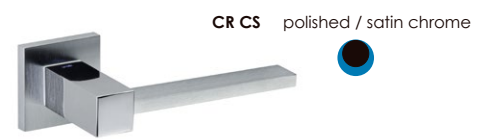

ref. **137 R8C** mod. **plano**

finish

15 years guarantee of chrome finish against corrosion

Production processes follow ecological norms

Products complying with the standard DIN EN 1906

Mechanical guarantee far exceed 200.000 operational cycles

Made of solid brass

- a 137 R8CB
- b 137 R8CBB
- c 137 R8CCD

- a 137 PCB
- b 137 PCBB
- c 137 PCCD