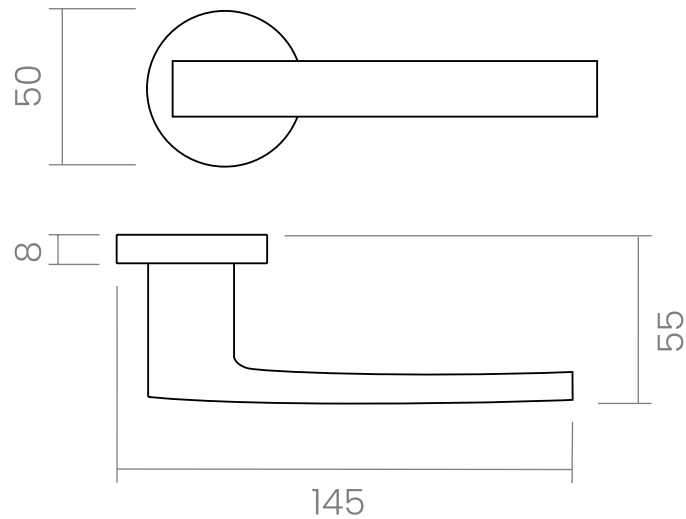

groël

INFO. SPECIFICATIONS

Set of forged brass handles with an 8 mm thick round rose. Suitable for interior and exterior doors with a thickness between 35-50mm (Groël's standard size)* and with any type of lock.

For wider doors (50mm and above) and/or glass doors, please contact our customer service.

INFO. FINISHES & SKU

	PWLP | <i>Powercoat polished brass</i>	817-R8-PWLP	
	PWLS | <i>Powercoat satin brass</i>	817-R8-PWLS	
	PWIX | <i>Powercoat inox</i>	817-R8-PWIX	
	PWGT | <i>Powercoat graphite</i>	817-R8-PWGT	
	CR | <i>Polished chrome</i>	817-R8-CR	
	CS | <i>Satin chrome</i>	817-R8-CS	
	BK | <i>Matt black</i>	817-R8-BK	
	WTM | <i>Matt white</i>	817-R8-WTM	

INFO. INCLUDED

- **2x** Lever handles with round rose
- **1x** Square spindle
- **1x** Bag of screws

INFO. CARE INSTRUCTIONS

Clean with a dry cloth. Do not use brass cleaner as it might affect the protective coating.

INFO. DISCLAIMER

Always seek the advice of professionals when installing these handles. Groël is not responsible for any inadequate installation that may damage the integrity of the product. Finishes other than Groël's Powercoat are not recommended for wet or humid environments.

Made of solid brass

Powercoat LIFELONG GUARANTEE

Chrome III 15 YEARS GUARANTEE

Paint 15 YEARS GUARANTEE