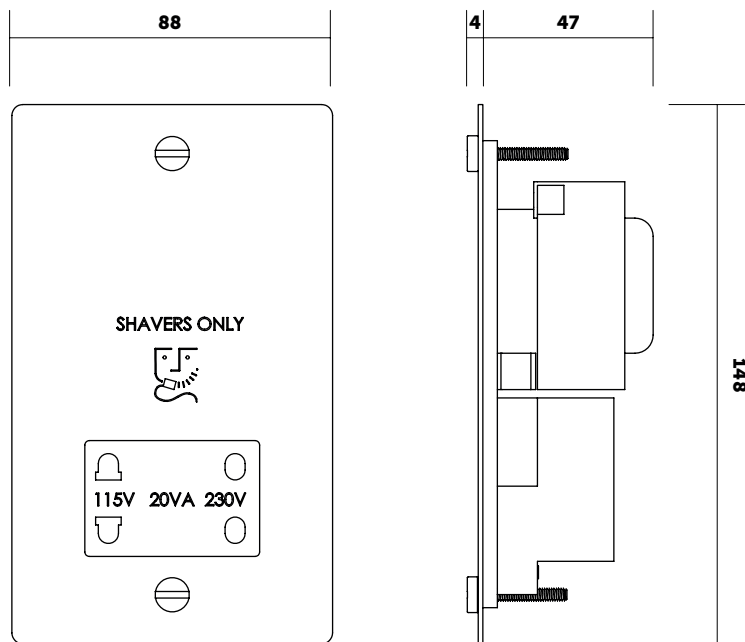

Sleek & slim with softly rounded corners, the Buster and Punch Electricity range combines functionality with stunning good looks. This product is part of an extensive range that transforms forgotten home fittings into unforgettable items. Available in 5 finishes, these solid metal wall plates are finished with our signature penny button screw details.

busterandpunch.com
info@busterandpunch.com

BUSTER + PUNCH

LONDON

SHAVER SOCKET / DUAL VOLTAGE 115V / 230V

TECH SPEC

FINISH	SKU	SPECIFICATIONS
<div style="display: flex; align-items: center;"> <div style="width: 20px; height: 20px; background-color: white; border: 1px solid black; margin-right: 5px;"></div> white </div>	GSC-14173	Input: 240V / 50HZ Output: 115AC / 230VA / 50Hz Current rating: 20VA Class 1 / Must be earthed. Location: Internal Use Only / IP21 protection Certification: ASTA Diamond Mark BS EN 61558-2-5: 2010 (conj. BS EN 61558-1:2005 +A1:2009) Care instructions Wipe clean with a dry, non-abrasive microfiber cloth. Avoid use of chemical cleaners. Please note that finishes may age naturally with time and regular use.
<div style="display: flex; align-items: center;"> <div style="width: 20px; height: 20px; background-color: steel; border: 1px solid black; margin-right: 5px;"></div> steel </div>	GSC-07172	
<div style="display: flex; align-items: center;"> <div style="width: 20px; height: 20px; background-color: brass; border: 1px solid black; margin-right: 5px;"></div> brass </div>	GSC-05169	
<div style="display: flex; align-items: center;"> <div style="width: 20px; height: 20px; background-color: smoked-bronze; border: 1px solid black; margin-right: 5px;"></div> smoked bronze </div>	GSC-09171	
<div style="display: flex; align-items: center;"> <div style="width: 20px; height: 20px; background-color: black; border: 1px solid black; margin-right: 5px;"></div> black </div>	GSC-02170	