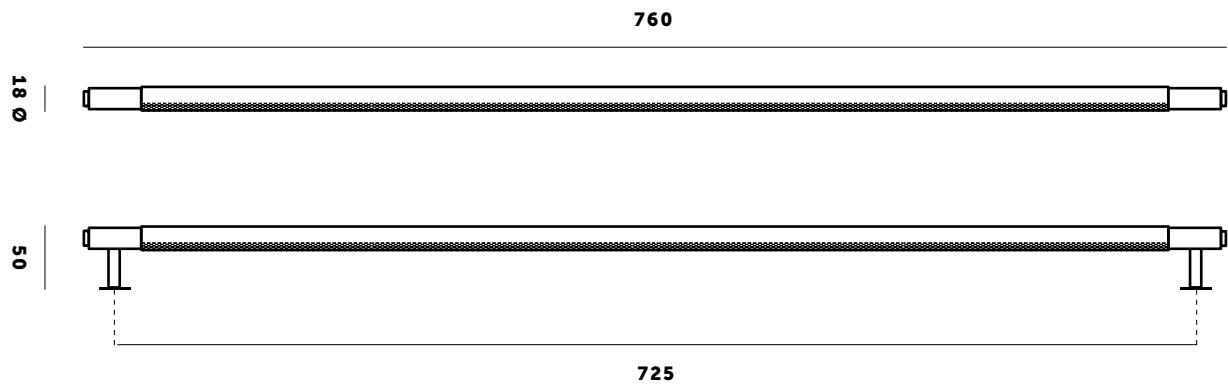

BUSTER + PUNCH

CLOSET BAR

TECH SPEC

CLOSET BAR / **SMOKED BRONZE**

CLOSET BAR / **STEEL**

CLOSET BAR / **BRASS**

CLOSET BAR

A closet bar handle made from solid metal. A solid bar with diamond-cut knurled detailing, ensuring pleasure with every touch. Works great on closet doors, wardrobes and long drawers. Available in 5 metal finish combinations using brushed brass, steel, smoked bronze, satin black & matt white metal. Comes complete with small discs.

busterandpunch.com
info@busterandpunch.com

BUSTER + PUNCH

CLOSET BAR

TECH SPEC

FINISH	SKU	ALSO INCLUDED:
 Steel	UK-CB-760-ST-A	2x M5 x 30 mm screw 2x Washer 2x Small disc x 24 mm  2 pcs  2 pcs  2 pcs
 Brass	UK-CB-760-BR-A	
 Smoked Bronze	UK-CB-760-SM-A	
 Black	UK-CB-760-BL-A	
		Handle is fitted from behind cabinet door and can not be front face fitted.