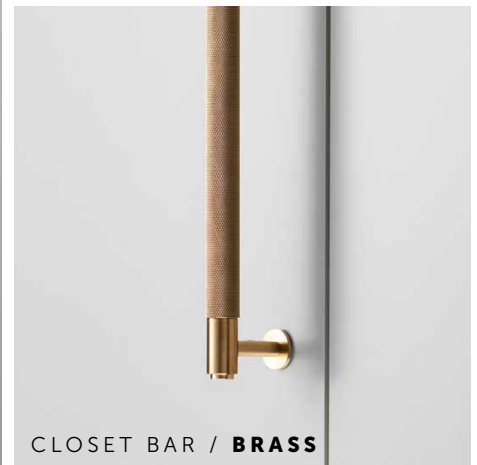

BUSTER + PUNCH

CLOSET BAR

TECH SPEC

CLOSET BAR / **SMOKED BRONZE**

CLOSET BAR / **STEEL**

CLOSET BAR / **BRASS**

CLOSET BAR

A closet bar handle made from solid metal. A solid bar with diamond-cut knurled detailing, ensuring pleasure with every touch. Works great on closet doors, wardrobes and long drawers. Available in 5 metal finish combinations using brushed brass, steel, smoked bronze, satin black & matt white metal. Comes complete with small discs.

busterandpunch.com
info@busterandpunch.com

BUSTER + PUNCH

CLOSET BAR

TECH SPEC

FINISH	SKU	ALSO INCLUDED:
 Steel	UK-CB-760-ST-A	2x M5 x 30 mm screw 2x Washer 2x Small disc x 24 mm  2 pcs  2 pcs  2 pcs
 Brass	UK-CB-760-BR-A	
 Smoked Bronze	UK-CB-760-SM-A	
 Black	UK-CB-760-BL-A	
		Handle is fitted from behind cabinet door and can not be front face fitted.