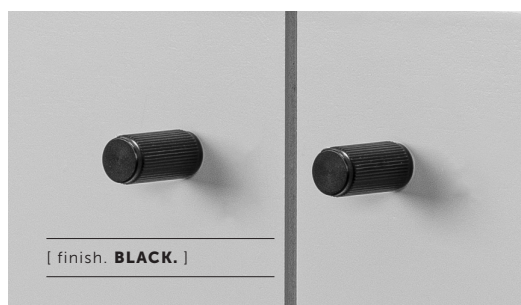

BUSTER + PUNCH

LONDON

[product.]

FURNITURE KNOB / LINEAR

[type. **HARDWARE.**]

[knurl. **LINEAR.**]

[set of. **TWO.**]

A pair of furniture knobs made from solid metal and featuring our elegant, diamond-cut, linear knurl pattern.

[type. **HARDWARE.**]

[info. **MEASUREMENTS.**]

12 mm
 $\frac{4}{8}$ "

25 mm
1"

[info. **SPECIFICATIONS.**]

2 solid metal furniture knobs

Rear fixing

Fits doors of:

Max 20mm or $\frac{25}{32}$ "*

*For thicker doors you will need to source longer M5 screws

[info. **FINISH & SKU NUMBERS.**]

[finish.]

[UK.]

[US.]

 Steel	GFK-07315	NFK-07360
 Brass	GFK-05316	NFK-05361
 Gun Metal	GFK-35319	NFK-35364
 Black	GFK-02318	NFK-02363