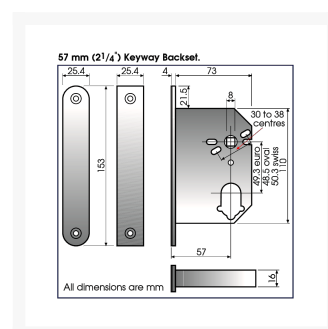

BRAMAH Kaye Deadlock 57mm

Description

The Kaye 57mm Deadlock by Bramah is designed to manually lock the door from either side using a key. It features a euro profile with a 77mm case.

Operated By Euro Or Oval Cylinder

UK Manufactured

Features

- Allows for mixing and matching of most brands of cylinders and handles
- Dual profile
- When being used with a Bramah cylinder the Swiss Profile Option must be used, when being used with an Ewa cylinder, the Euro Profile or Oval Option must be used
- Pierced to accept bolt through furniture

Product Table

L27204

57mm