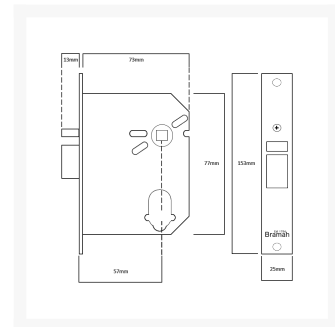

BRAMAH Kaye Escape Mortice Nightlatch 57mm

Description

The Kaye 57mm Nightlatch with Snib by Bramah is designed to automatically hold the door closed and locked while allowing immediate escape with handle. It features a euro profile with a 77mm case.

Operated By Euro Or Oval Cylinder

UK Manufactured

Features

- Allows for mixing and matching of most brands of cylinders and handles
- Dual profile
- When being used with a Bramah cylinder the Swiss Profile Option must be used, when being used with an Ewa cylinder, the Euro Profile or Oval Option must be used
- Pierced to accept bolt through furniture