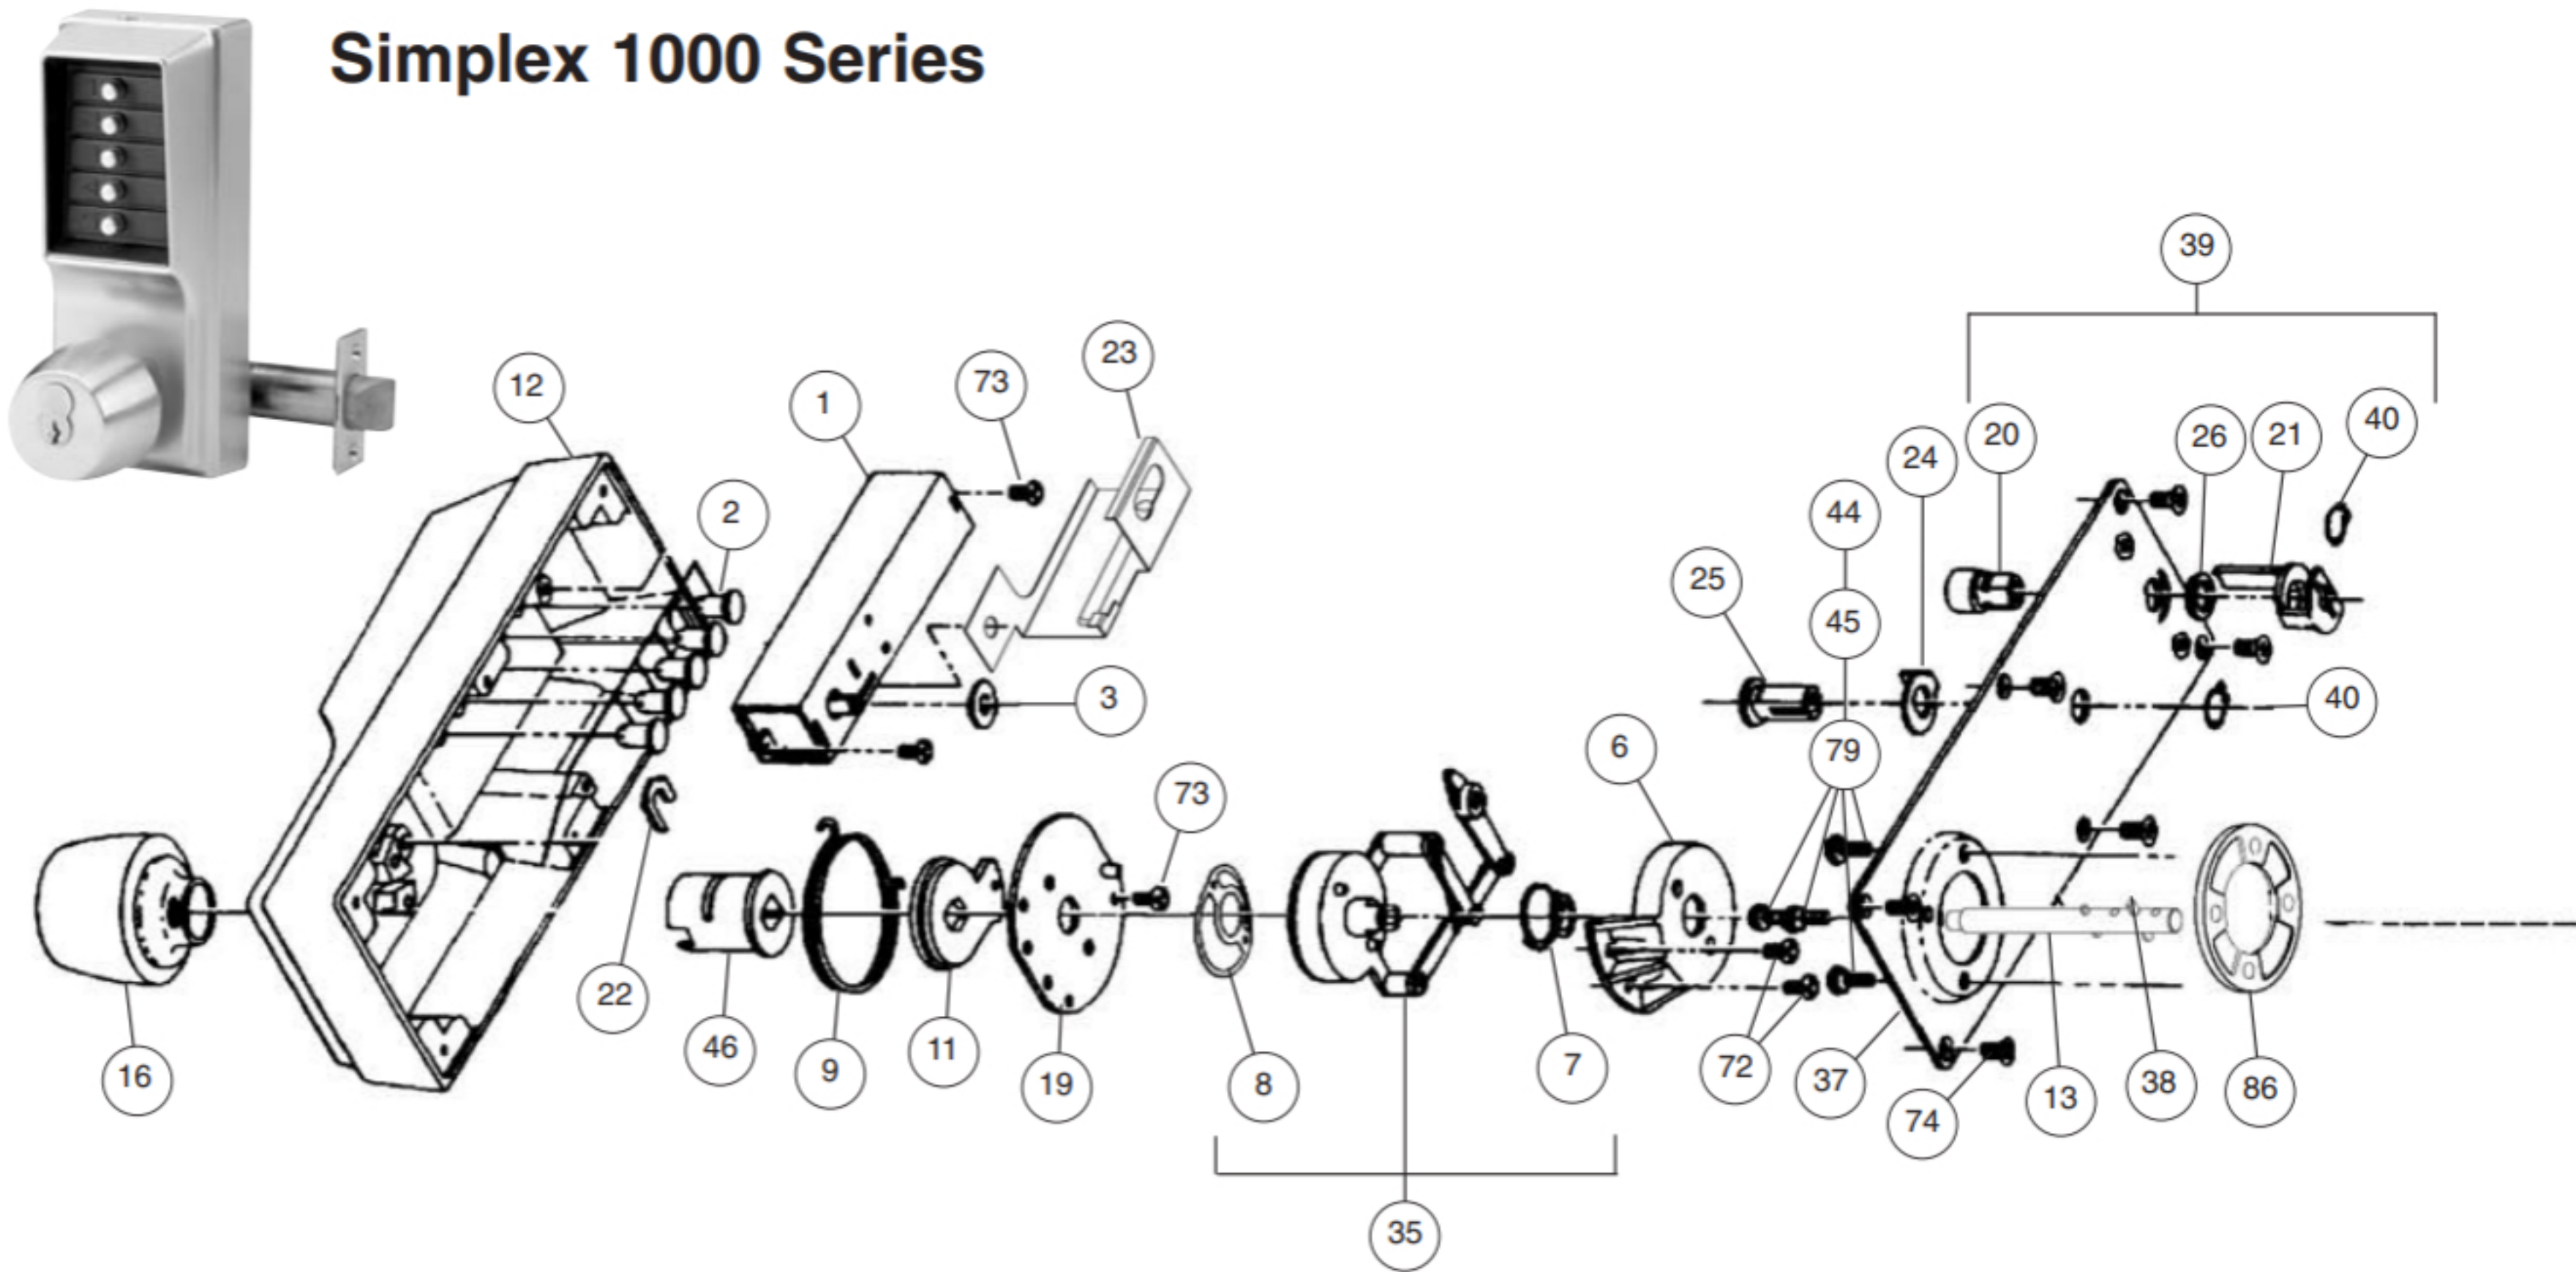

Simplex 1000 Series

Notes: Older model locks used knob insert (27, 31, 48) to the right. Current production is more represented by model on left.

Key Override Models:
 Medeco/ASSA/Yale
 Schlage

Key Override Models:
 Best & Equivalents
 Corbin/Russwin
 Sargent