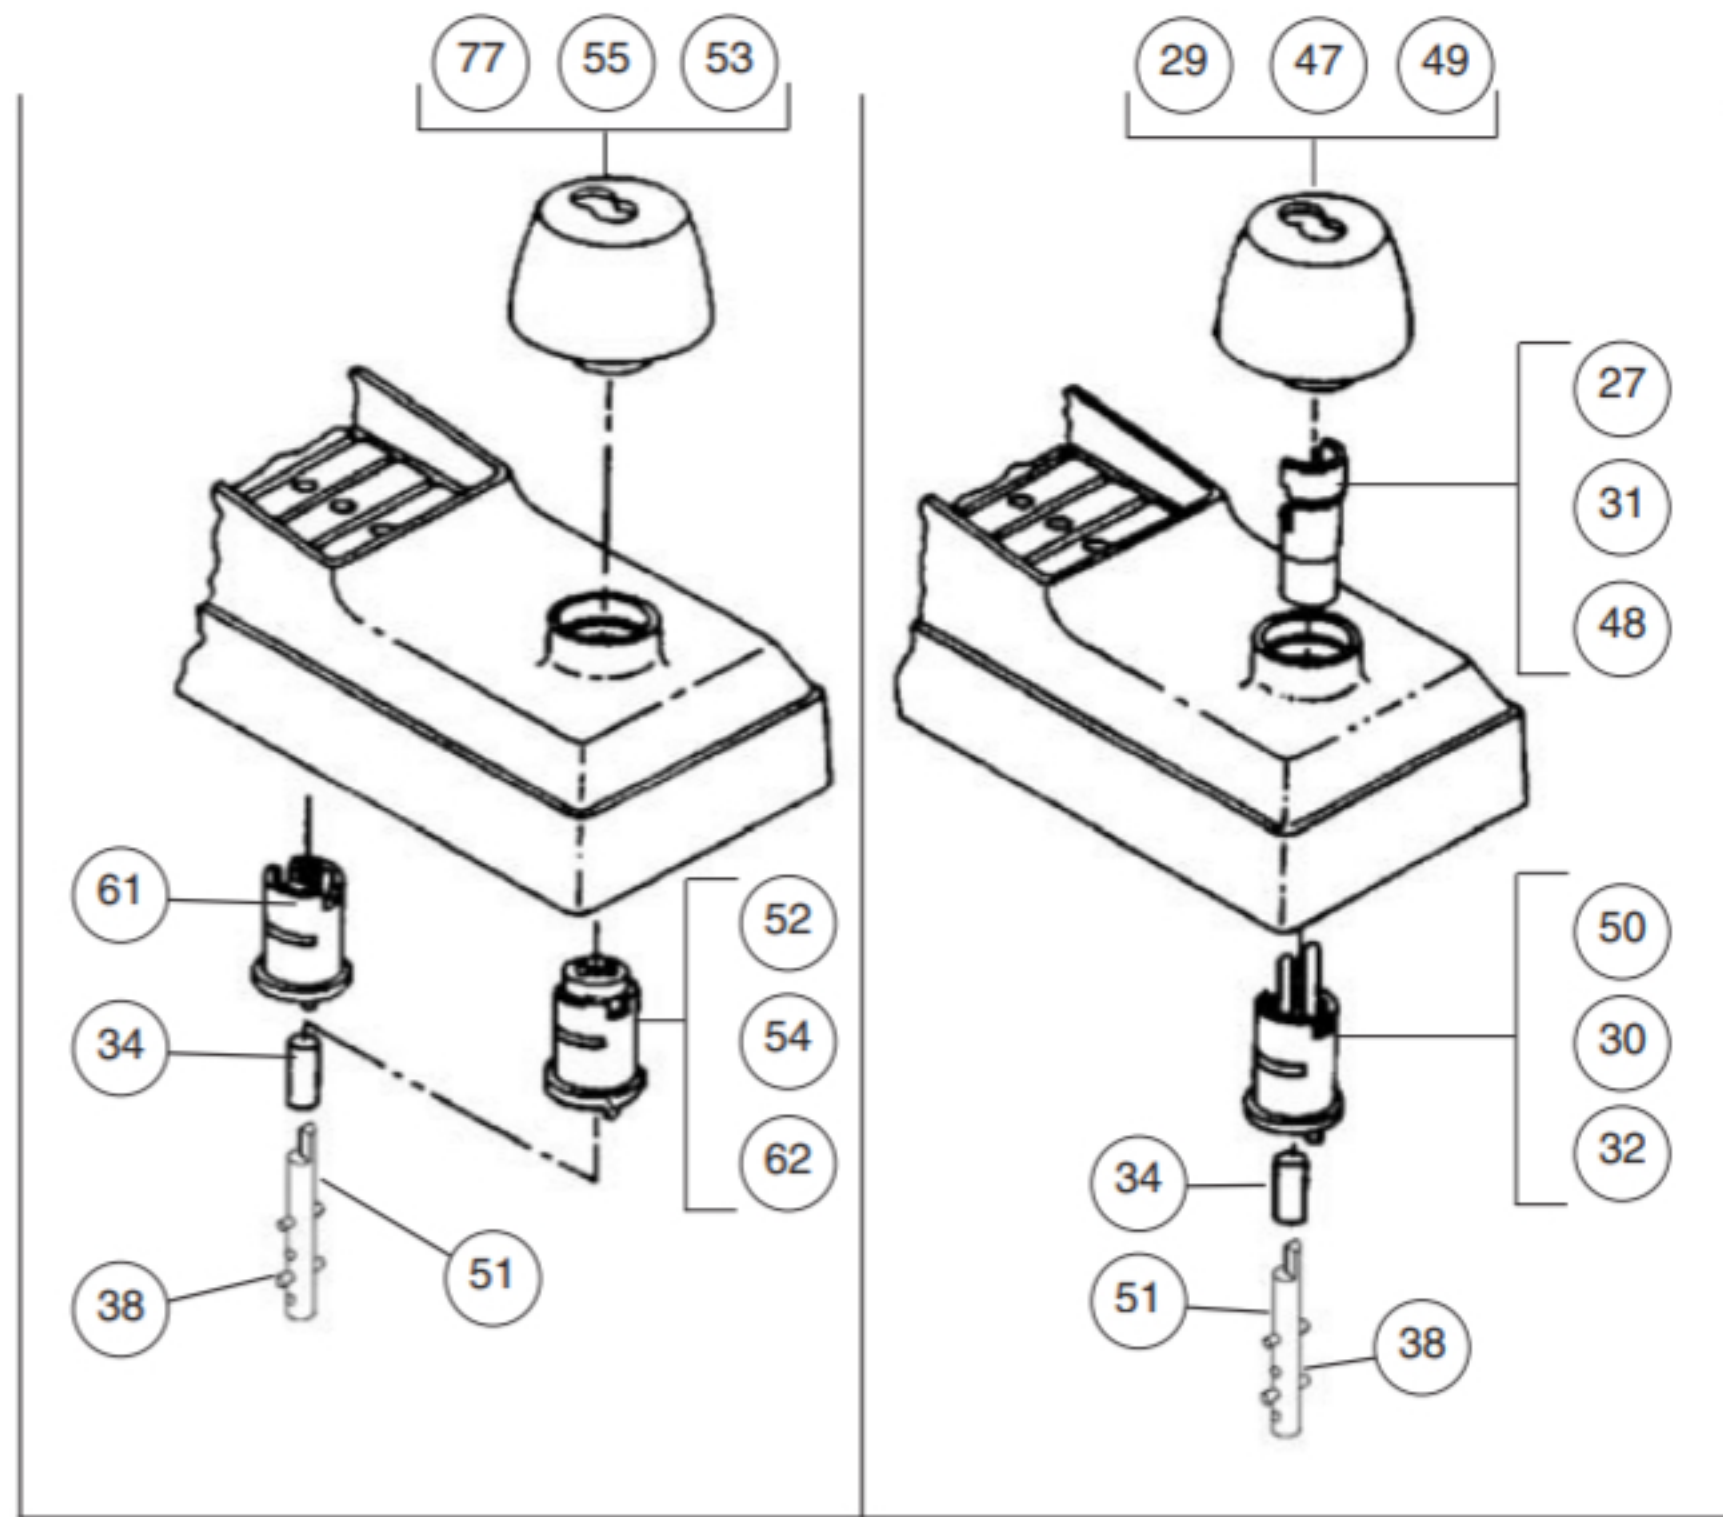

Simplex 1000 Series

Notes: Older model locks used knob insert (27, 31, 48) to the right. Current production is more represented by model on left.

Key Override Models:
 Medeco/ASSA/Yale
 Schlage

Key Override Models:
 Best & Equivalents
 Corbin/Russwin
 Sargent