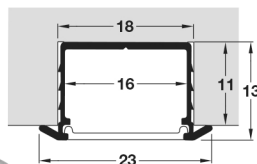

### Loox aluminium profile, 6.5 mm depth, for Loox LED flexible strip lights, recess mounting

End cap

- > Order profile and end caps separately
- > For recess mounting
- > With frosted plastic cover
- > Silver coloured anodised aluminium profile
- > Order qty:
  - Profile: 1 pc
  - End caps: 1 pair

Diffuser	Visible LED points					
	LED 2029	2037	2043	2045	3013	3015
Frosted	✓	✓	✓	✓	✓	✓

Profile	Frosted cover
Length 2500 mm	55531
End caps	Order separately
Silver coloured plastic	55532

### Loox aluminium profile, 11 mm depth, for Loox LED flexible strip lights, recess mounting

End cap with cable outlet

- > Order profile and end caps separately
- > For recess mounting
- > With milky or frosted plastic cover
- > Silver coloured anodised aluminium profile
- > Order qty:
  - Profile: 1 pc
  - End caps: 1 pair