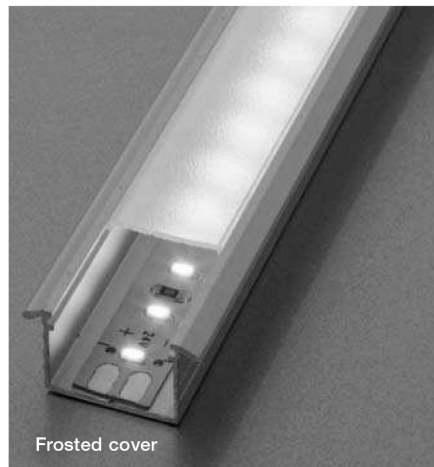

## LOOX ALUMINIUM PROFILES FOR RECESS MOUNTING

The Loox aluminium profiles are for use with Loox LED flexible strip lights. Please note that the width of the clip connector will influence the choice of aluminium profile: Always choose a profile that will be big enough for the connector to fit inside.

Milky cover

Frosted cover

- > A choice of two profile cover finishes for different light effects
- > Milky cover:
  - The material is dyed
  - Creates a homogenous surface-directed light with uniform intensity
  - The light appears 'soft'
- > Frosted cover:
  - The surface is frosted
  - Creates a sophisticated, high-quality impression
  - The light appears 'velvet-white'

### Loox aluminium profile, 6.5 mm depth, for Loox LED flexible strip lights, recess mounting

End cap

- > Order profile and end caps separately
- > For recess mounting
- > With frosted plastic cover
- > Silver coloured anodised aluminium profile
- > Order qty:
  - Profile: 1 pc
  - End caps: 1 pair

### Loox aluminium profile, 11 mm depth, for Loox LED flexible strip lights, recess mounting

End cap with cable outlet

- > Order profile and end caps separately
- > For recess mounting
- > With milky or frosted plastic cover
- > Silver coloured anodised aluminium profile
- > Order qty:
  - Profile: 1 pc
  - End caps: 1 pair