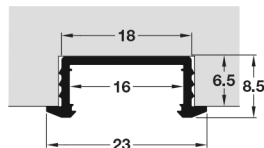

### Loox aluminium profile, 6.5 mm depth, for Loox LED flexible strip lights, recess mounting

End cap

- > Order profile and end caps separately
- > For recess mounting
- > With frosted plastic cover
- > Silver coloured anodised aluminium profile
- > Order qty:
  - Profile: 1 pc
  - End caps: 1 pair

Diffuser	Visible LED points					
	LED 2029	2037	2043	2045	3013	3015
Frosted	✓	✓	✓	✓	✓	✓

Profile	Frosted cover
Length 2500 mm	55531
End caps	Order separately
Silver coloured plastic	55532