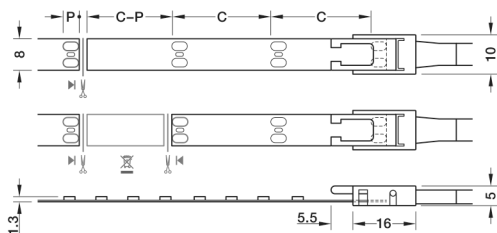

# LOOX 12V LED 2062 FLEXIBLE STRIP LIGHT, MONOCHROME, 8 MM

This 5 m LED 2062 strip light has 300 high quality Samsung LEDs per strip and is ideal for ambient lighting. Self adhesive fixing makes these lights easy to retrofit. Corner connectors are available for 90° installation. Can be shortened every 50 mm.

## Loox 12V LED 2062 flexible strip light, 8 mm width

— Cut LED strip light to length (one contact side remains on the remainder piece; reusable)

— Connect LED strip lights (two contact sides required)

C = section length = 50 mm

P = length of contact surface = 4.0 mm

Distance	120°			
	2700 K	3000 K	4000 K	5000 K
250 mm	1050 Lx	1090 Lx	1120 Lx	1130 Lx
500 mm	435 Lx	455 Lx	460 Lx	470 Lx
750 mm	240 Lx	245 Lx	260 Lx	260 Lx
1000 mm	145 Lx	150 Lx	155 Lx	160 Lx

- > Equipped with high quality Samsung LEDs
- > For surface mounting, self adhesive, 5 m length
- > Can be shortened every 50 mm
- > Voltage: 12V. Wattage: 24W (4.8W per metre)
- > Dimmable
- > Degree of protection: IP20
- > Lifetime: >50,000 h
- > Width: 8 mm
- > Height: 1.3 mm
- > With 2.0 m lead with Loox 12V connector
- > White plastic
- > Order qty: 1 pc (roll of 5 m length)