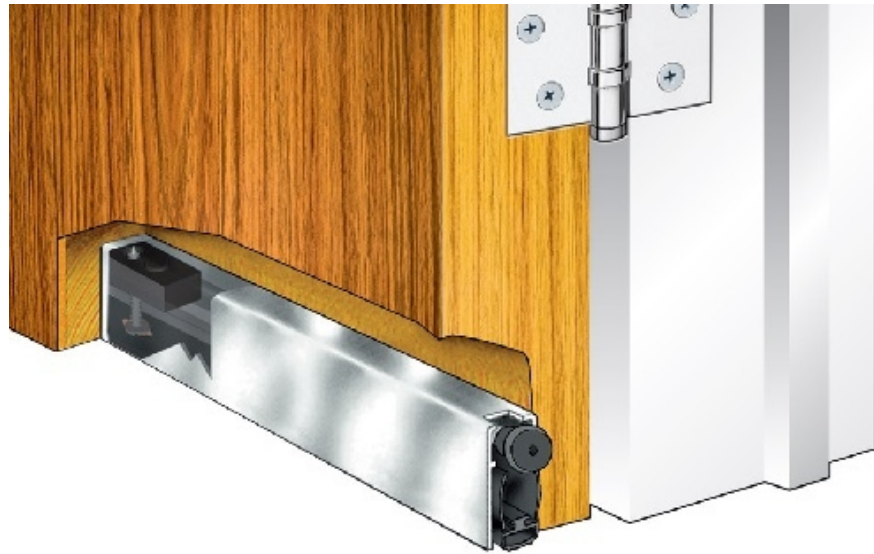

ES Plus (Mortice) 51 DB Range

ES122

A range of drop down seals for the bottom of doors also know as dropseals. The seals are activated by the closing action of the door dropping down to seal only when the door is closed. This leaves the threshold clear and flat without the need for high fixed thresholds. These seals have been tested without threshold plates and also straight down to carpet.