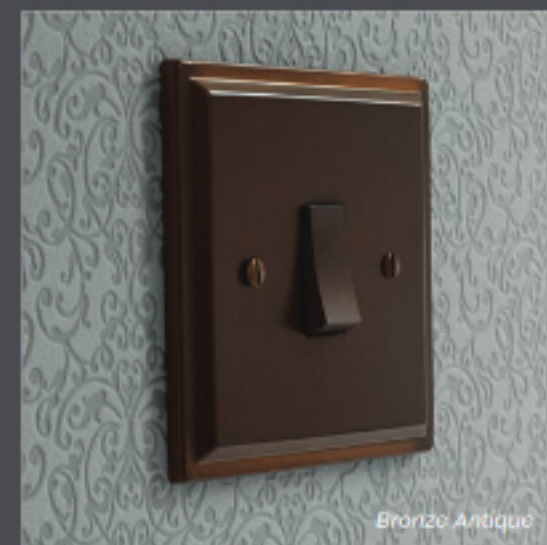

Bronze Antique