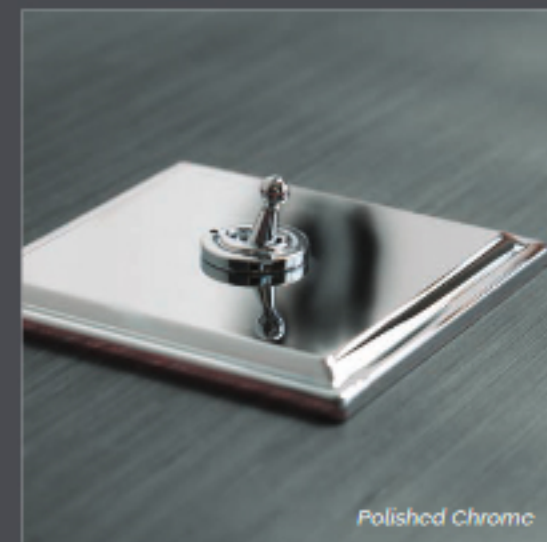

Sheraton in Satin Brass

## SHERATON

Step up to the Sheraton range, with its unique stepped edge design that is able to complement both contemporary and period interiors.

- Stepped edge design
- Slotted screws
- Matching trimless switches\*
- Matching fast charge USB sockets available

### Features

- Stepped edges
- Matching trimless switches\*
- Slotted screws
- White or black interiors

\*Except Primed, Colour Coated and Bronze Satin Stainless finishes where black or white plastic switches are used as standard.