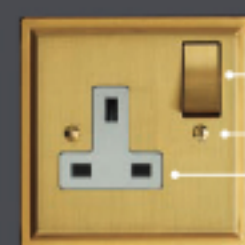

Sheraton in Satin Brass

## SHERATON

Step up to the Sheraton range, with its unique stepped edge design that is able to complement both contemporary and period interiors.

- Stepped edge design
- Slotted screws
- Matching trimless switches\*
- Matching fast charge USB sockets available

### Features

- Stepped edges
- Matching trimless switches\*
- Slotted screws
- White or black interiors

\*Except Primed, Colour Coated and Bronze Satin Stainless finishes where black or white plastic switches are used as standard.