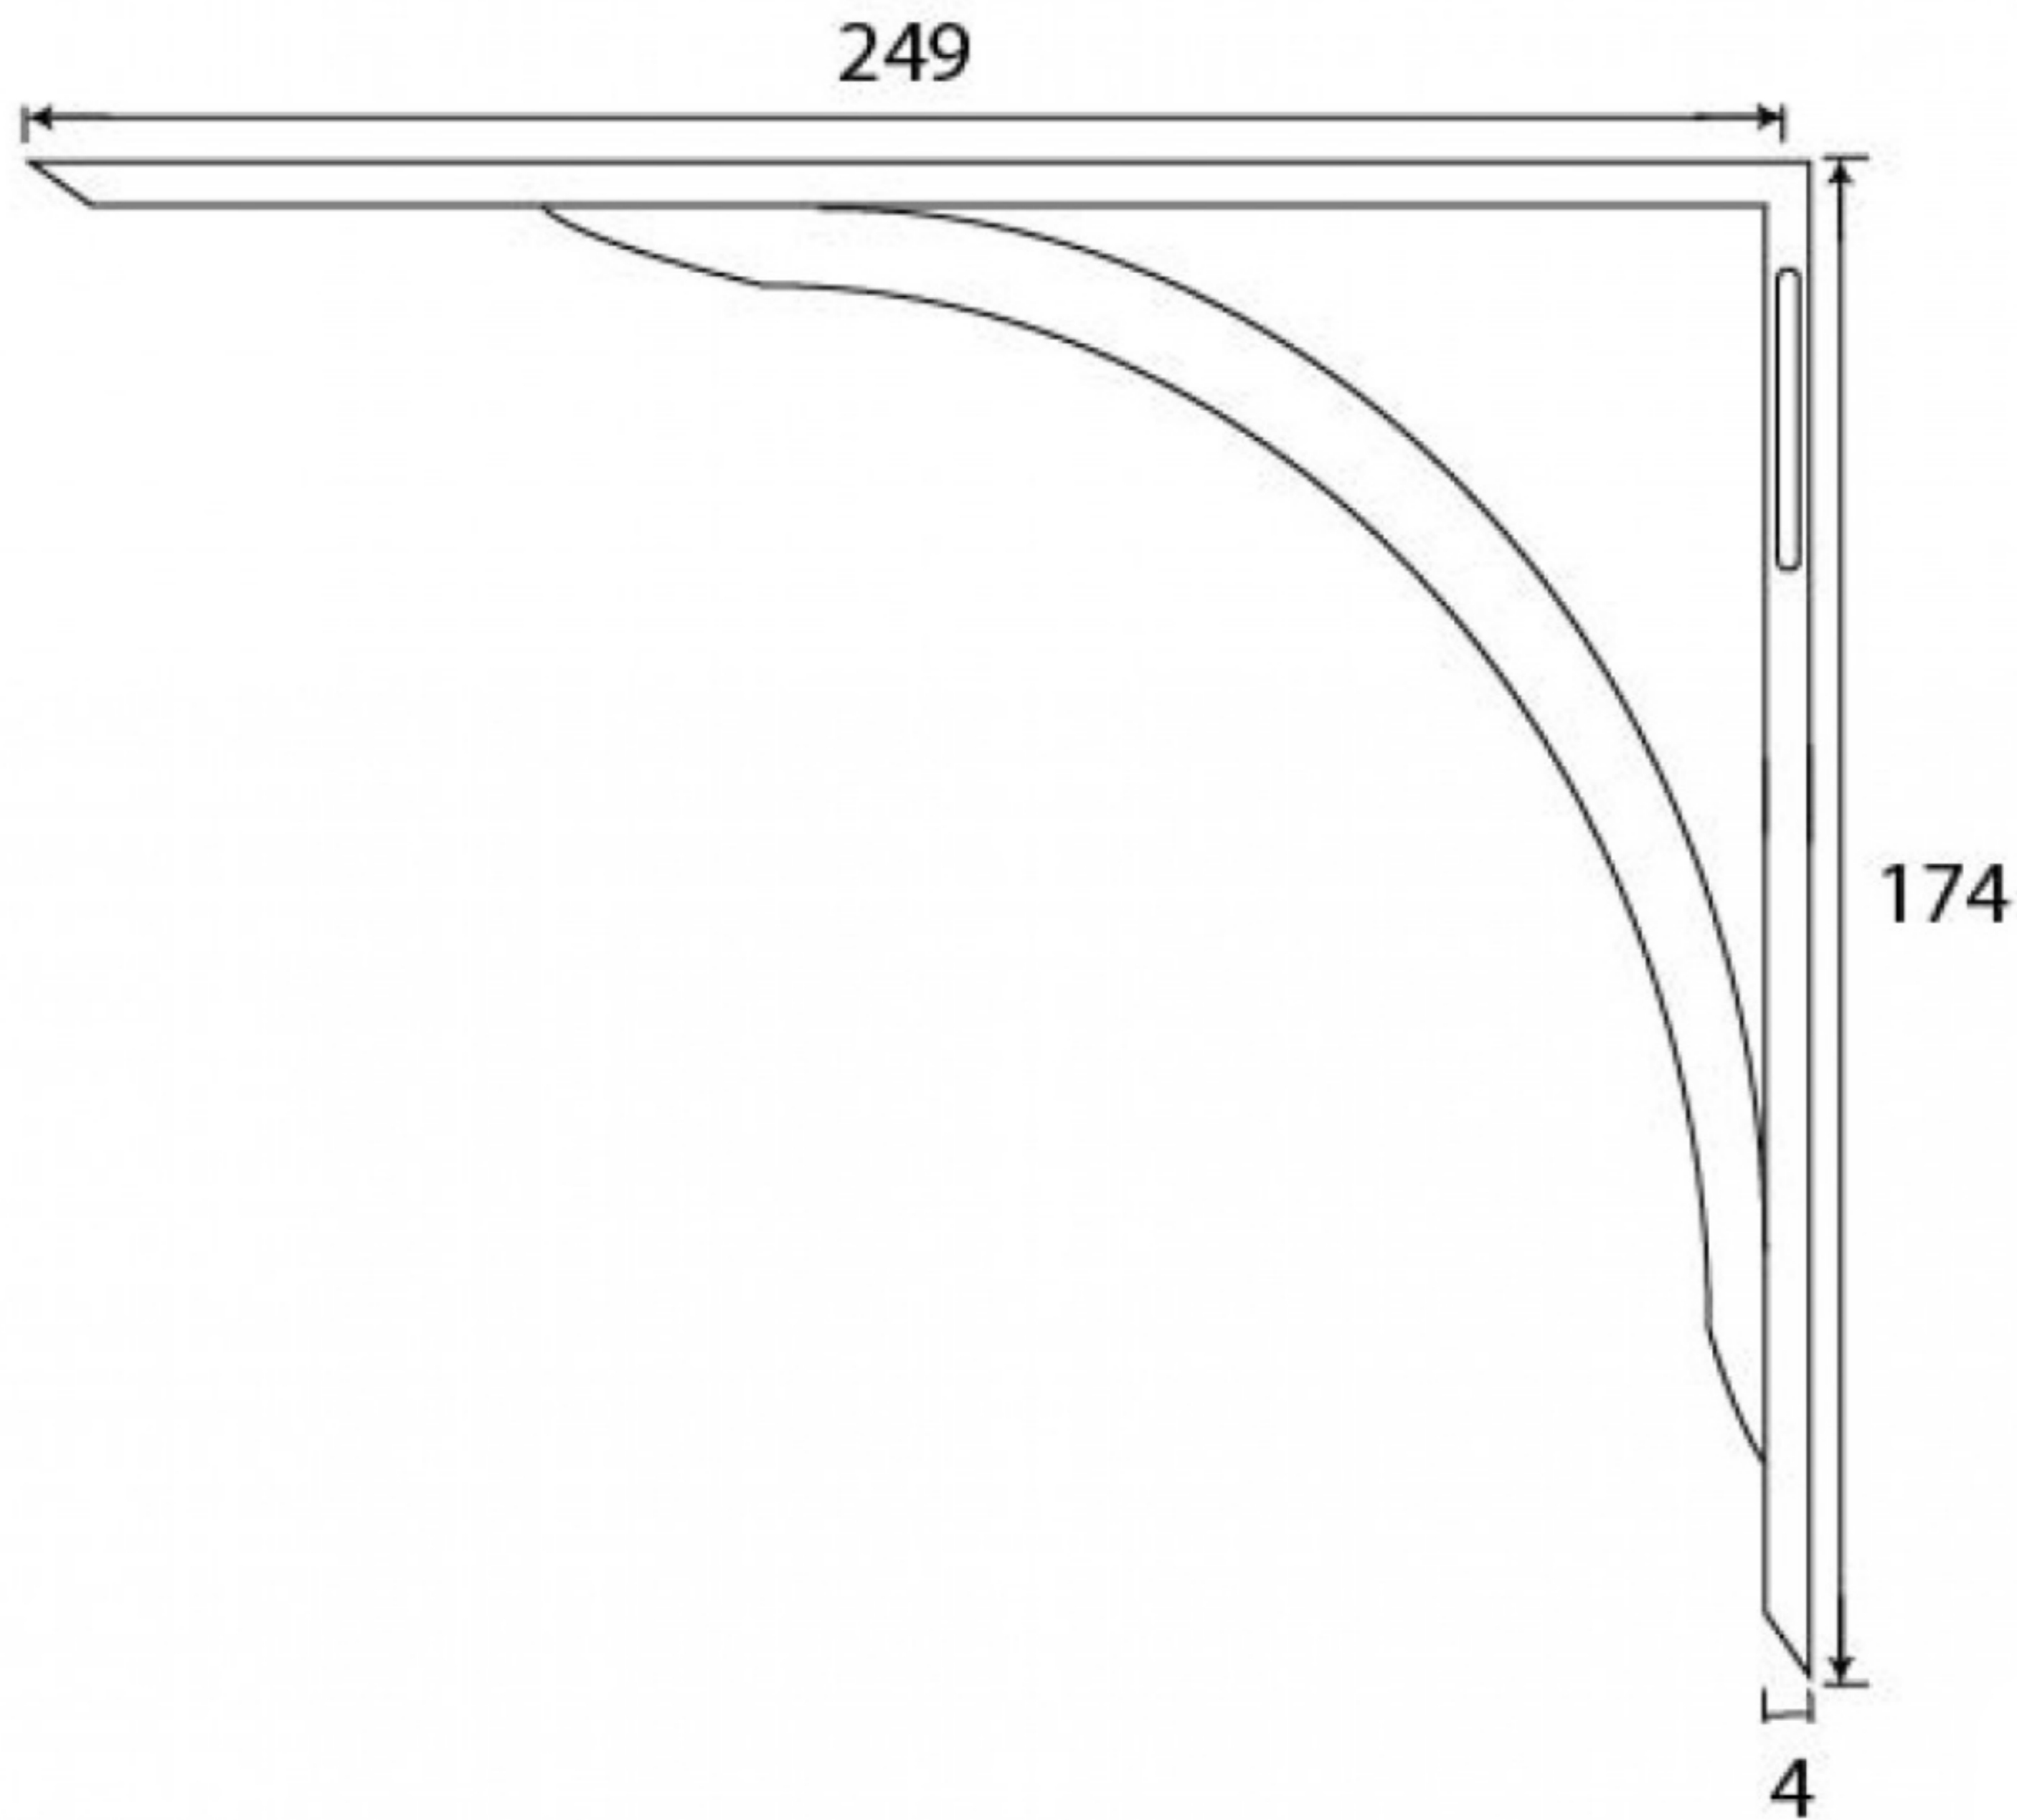

PRODUCT CODE 49231

3/4" (19mm)  
x4  
gauge 8 (4mm)

Due to the hand crafted nature of our products all measurements are approximate and should be used as a guide only