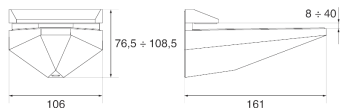

PRODUCT
MS01444 - Shelf bracket
Shelf and shelf bracket

DESIGNER
Kom & Co.

MATERIAL
die-cast metal

DIMENSION - FINISHES
shelf bracket - silver 7
shelf bracket - polished chrome