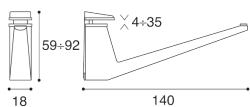

---

**PRODUCT**  
**MS01433** - Shelf bracket  
Shelf and shelf bracket

---

**DESIGNER**  
Alberto Meda

---

**MATERIAL**  
die-cast metal

---

**DIMENSION - FINISHES**  
shelf bracket mm.135 - silver 7  
shelf bracket mm.135 - polished chrome  
shelf bracket mm.135 - polished satin finish nickel