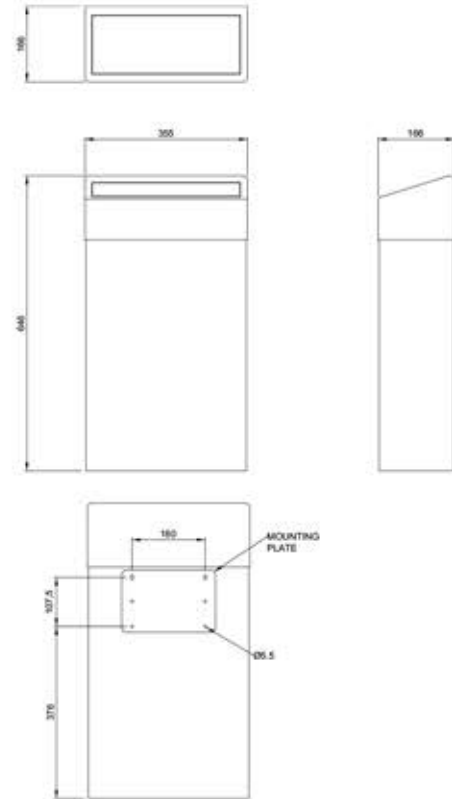

## STAINLESS STEEL 30 LITRE BIN

- › High quality Stainless Steel Bin
- › Spring loaded push in flap
- › Removeable lid for easy emptying
- › Can be wall mounted with hidden fixings
- › Available in a polished stainless steel finish on request
- › Innovative bag holder
- › 30 litre capacity

HEIGHT	650 MM
WIDTH	355 MM
PROJECTION	159 MM