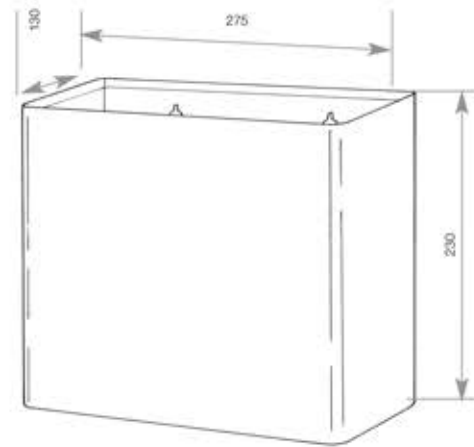

## STAINLESS STEEL SURFACE MOUNTED BIN

- > High quality satin stainless steel
- > Wall mounted
- > Open top
- > 8 litre capacity

HEIGHT	230 MM
WIDTH	275 MM
PROJECTION	130 MM