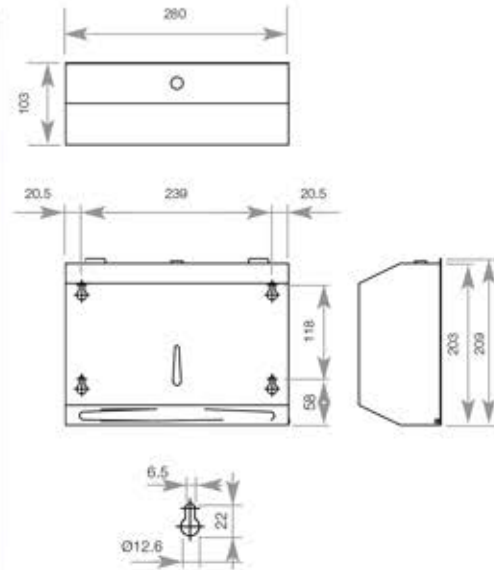

## STAINLESS STEEL MINI PAPER TOWEL DISPENSER

- › Lockable paper towel dispenser
- › High quality satin stainless steel
- › Ideal for smaller washrooms
- › Holds 250 C-fold or multi-fold towels

|            |        |
|------------|--------|
| HEIGHT     | 203 MM |
| WIDTH      | 280 MM |
| PROJECTION | 102 MM |