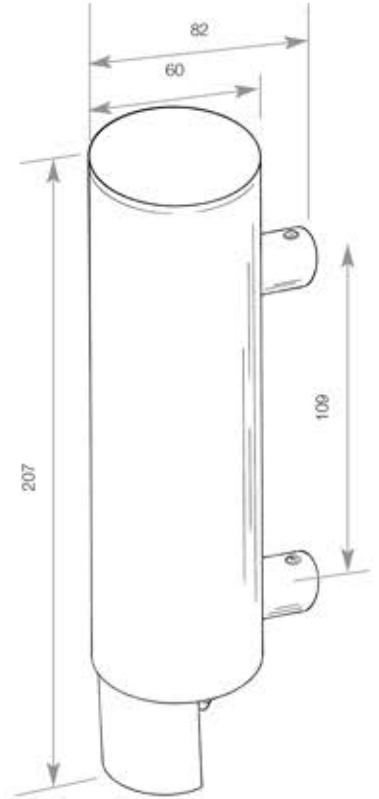

SDS LONDON
ARCHITECTURAL IRONMONGERY

STAINLESS STEEL SOAP DISPENSER

- › 250ml Refillable Soap Dispenser
- › Quality satin stainless steel
- › Wall mounted
- › Concealed fixing
- › Contemporary design
- › Uses Standard Liquid Hand Soap and Anti Bacterial Soap only
- › Soap Drop Portion: approximately 0.4ml per drop portion (this can vary depending upon viscosity of soap)

HEIGHT	207 MM
DIAMETER	60 MM
PROJECTION	82 MM