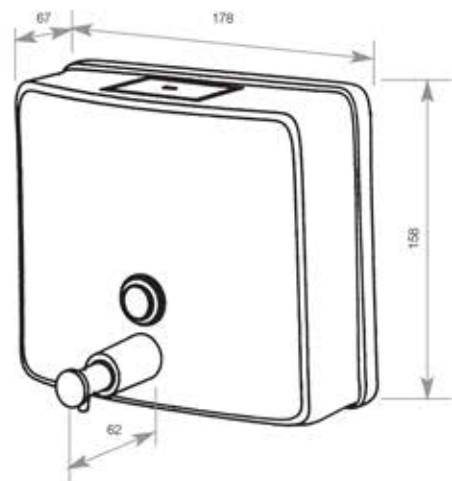

SDS LONDON
ARCHITECTURAL IRONMONGERY

STAINLESS STEEL SOAP DISPENSER

- › Stylish satin stainless steel soap dispenser
- › Non-drip, one-shot action
- › Durable, high quality stainless steel
- › Bulk fill | 200ml
- › Lockable
- › Concealed fixing
- › Uses Standard Liquid Hand Soap and most Anti Bacterial Soaps

HEIGHT	158 MM
WIDTH	178 MM
PROJECTION	67 MM