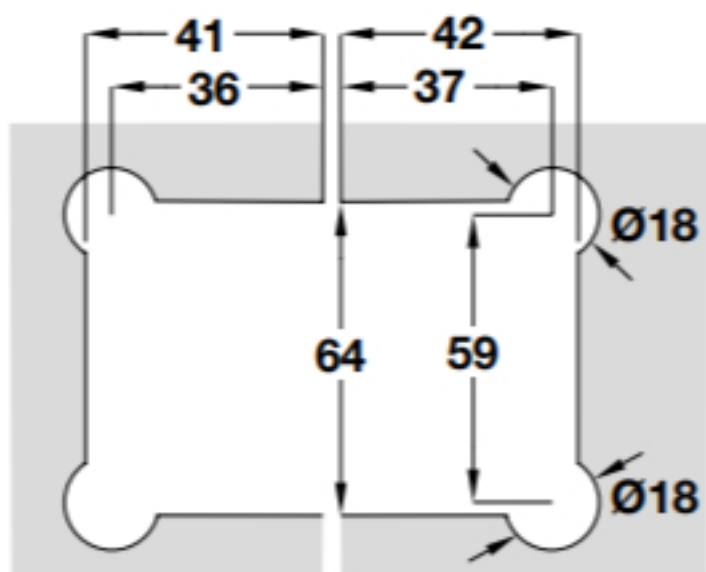

For 8/10 mm glass, without seal

For 12 mm glass, without seal

For 8/10 mm glass,  
with H-profile seal Cat. No. 950.34.042

For 12 mm glass,  
with H-profile seal Cat. No. 950.34.042

For 8/10 mm glass,  
with bulb seal Cat. No. 950.34.062

For 12 mm glass,  
with bulb seal Cat. No. 950.34.062