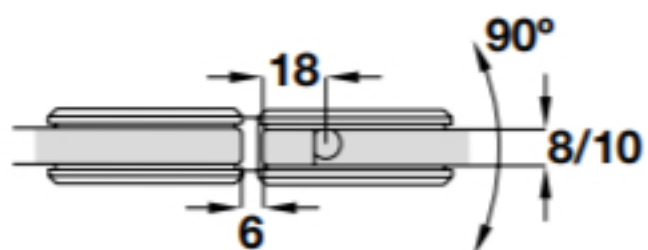

For 8/10 mm glass, without seal

For 12 mm glass, without seal

For 8/10 mm glass,  
with H-profile seal Cat. No. 950.34.042

For 12 mm glass,  
with H-profile seal Cat. No. 950.34.042

For 8/10 mm glass,  
with bulb seal Cat. No. 950.34.062

For 12 mm glass,  
with bulb seal Cat. No. 950.34.062