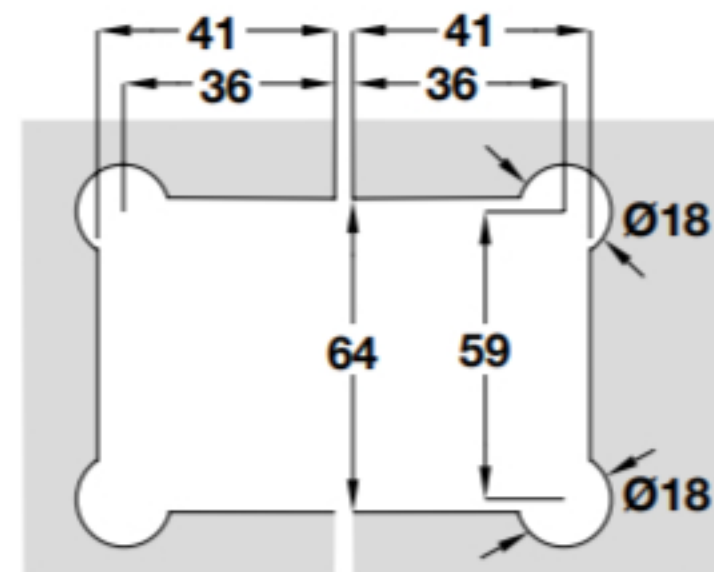

For 8/10 mm glass, without seal

For 12 mm glass, without seal

For 8/10 mm glass,  
with H-profile seal Cat. No. 950.34.042

For 12 mm glass,  
with H-profile seal Cat. No. 950.34.042

For 8/10 mm glass,  
with bulb seal Cat. No. 950.34.062

For 12 mm glass,  
with bulb seal Cat. No. 950.34.062