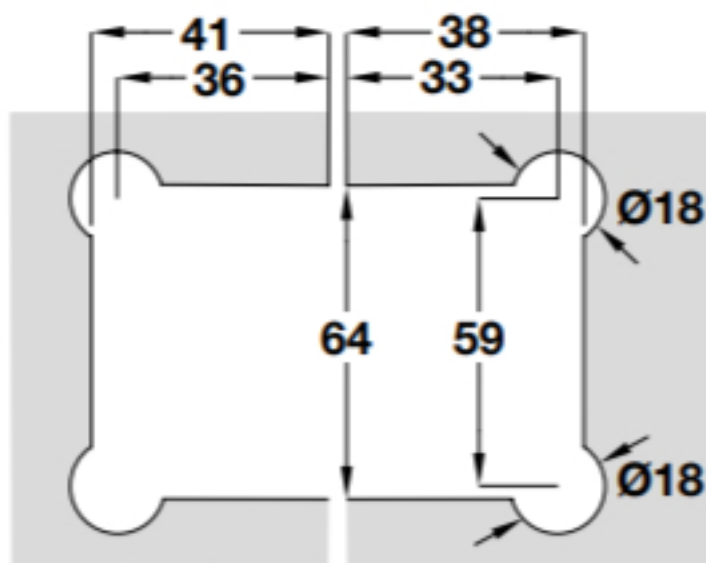

For 8/10 mm glass, without seal

For 12 mm glass, without seal

For 8/10 mm glass,  
with H-profile seal Cat. No. 950.34.042

For 12 mm glass,  
with H-profile seal Cat. No. 950.34.042

For 8/10 mm glass,  
with bulb seal Cat. No. 950.34.062

For 12 mm glass,  
with bulb seal Cat. No. 950.34.062