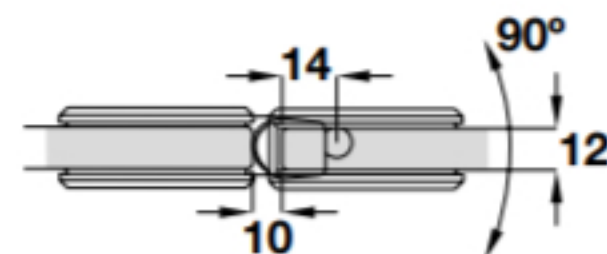

For 8/10 mm glass, without seal

For 12 mm glass, without seal

For 8/10 mm glass,  
with H-profile seal Cat. No. 950.34.042

For 12 mm glass,  
with H-profile seal Cat. No. 950.34.042

For 8/10 mm glass,  
with bulb seal Cat. No. 950.34.062

For 12 mm glass,  
with bulb seal Cat. No. 950.34.062