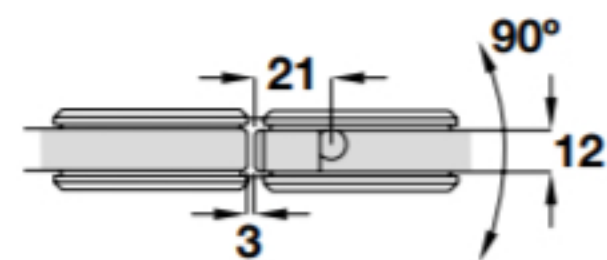

For 8/10 mm glass, without seal

For 12 mm glass, without seal

For 8/10 mm glass,  
with H-profile seal Cat. No. 950.34.042

For 12 mm glass,  
with H-profile seal Cat. No. 950.34.042

For 8/10 mm glass,  
with bulb seal Cat. No. 950.34.062

For 12 mm glass,  
with bulb seal Cat. No. 950.34.062