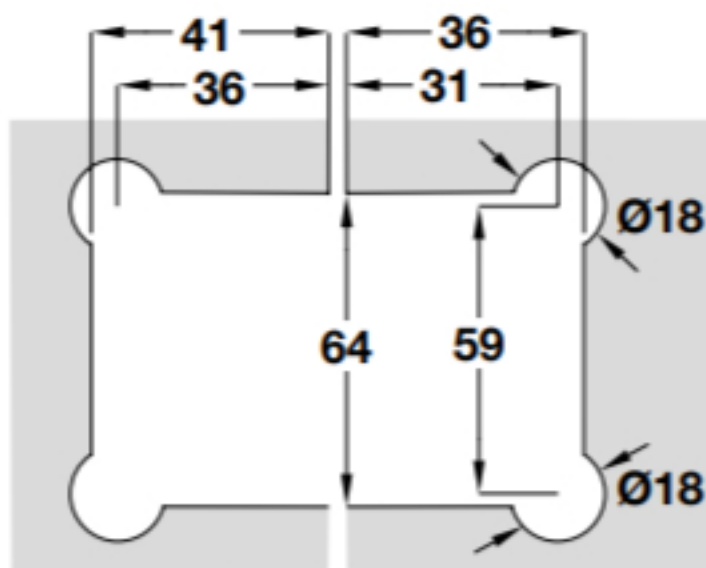

For 8/10 mm glass, without seal

For 12 mm glass, without seal

For 8/10 mm glass,  
with H-profile seal Cat. No. 950.34.042

For 12 mm glass,  
with H-profile seal Cat. No. 950.34.042

For 8/10 mm glass,  
with bulb seal Cat. No. 950.34.062

For 12 mm glass,  
with bulb seal Cat. No. 950.34.062