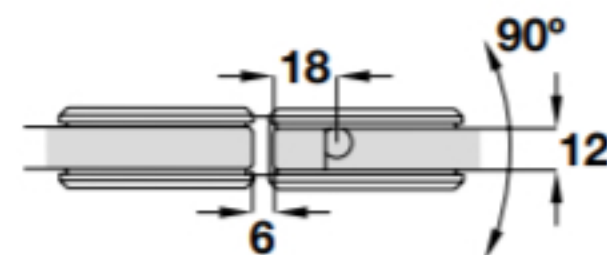

For 8/10 mm glass, without seal

For 12 mm glass, without seal

For 8/10 mm glass,  
with H-profile seal Cat. No. 950.34.042

For 12 mm glass,  
with H-profile seal Cat. No. 950.34.042

For 8/10 mm glass,  
with bulb seal Cat. No. 950.34.062

For 12 mm glass,  
with bulb seal Cat. No. 950.34.062