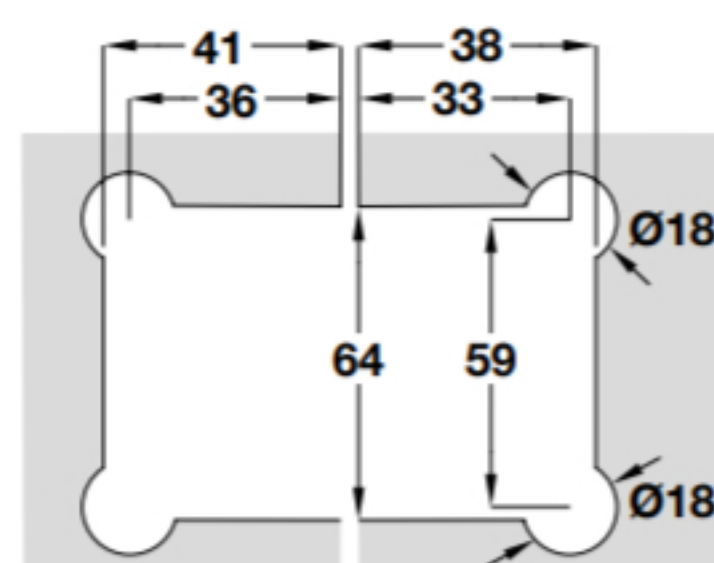

For 8/10 mm glass, without seal

For 12 mm glass, without seal

For 8/10 mm glass,  
with H-profile seal Cat. No. 950.34.042

For 12 mm glass,  
with H-profile seal Cat. No. 950.34.042

For 8/10 mm glass,  
with bulb seal Cat. No. 950.34.062

For 12 mm glass,  
with bulb seal Cat. No. 950.34.062