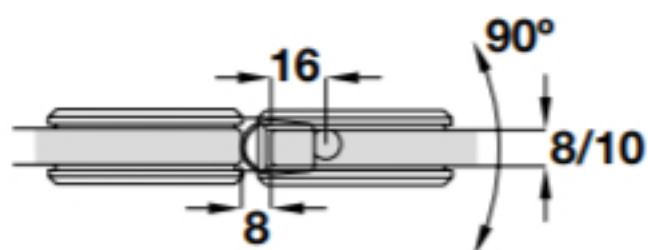

For 8/10 mm glass, without seal

For 12 mm glass, without seal

For 8/10 mm glass,  
with H-profile seal Cat. No. 950.34.042

For 12 mm glass,  
with H-profile seal Cat. No. 950.34.042

For 8/10 mm glass,  
with bulb seal Cat. No. 950.34.062

For 12 mm glass,  
with bulb seal Cat. No. 950.34.062