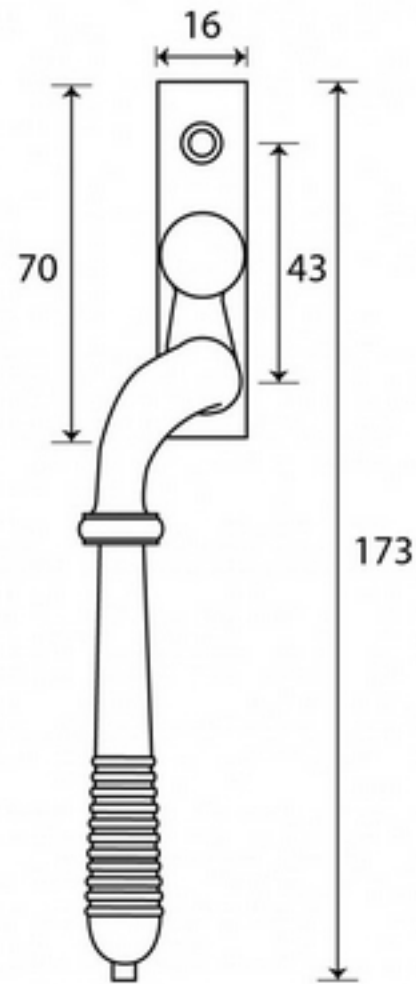

PRODUCT CODE 39175

M 5
ESPAG

Due to the hand crafted nature of our products all measurements are approximate and should be used as a guide only