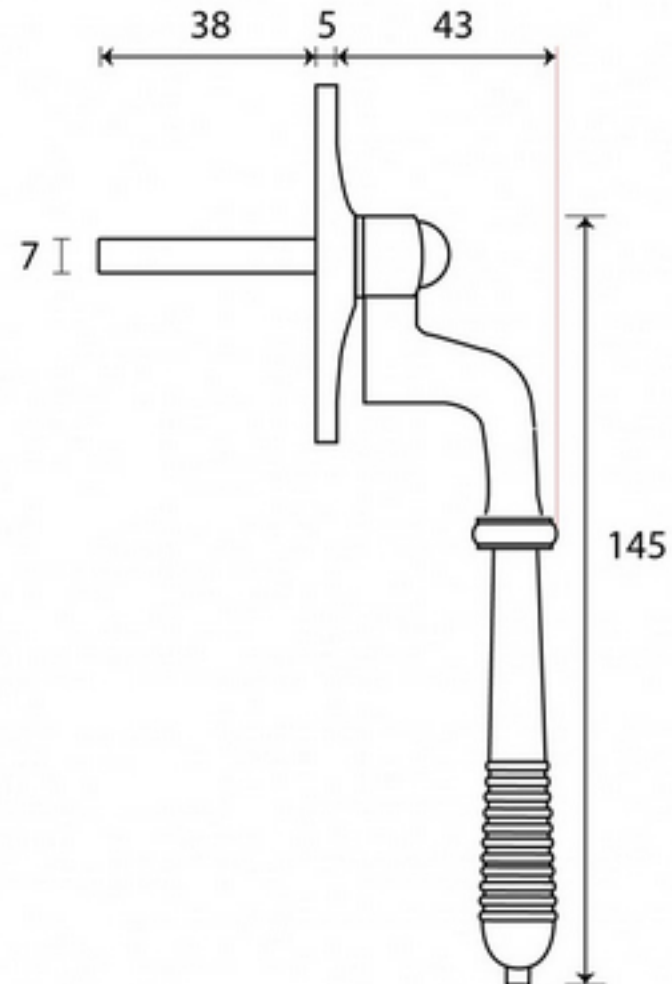

PRODUCT CODE 39175

M 5
ESPAG

Due to the hand crafted nature of our products all measurements are approximate and should be used as a guide only