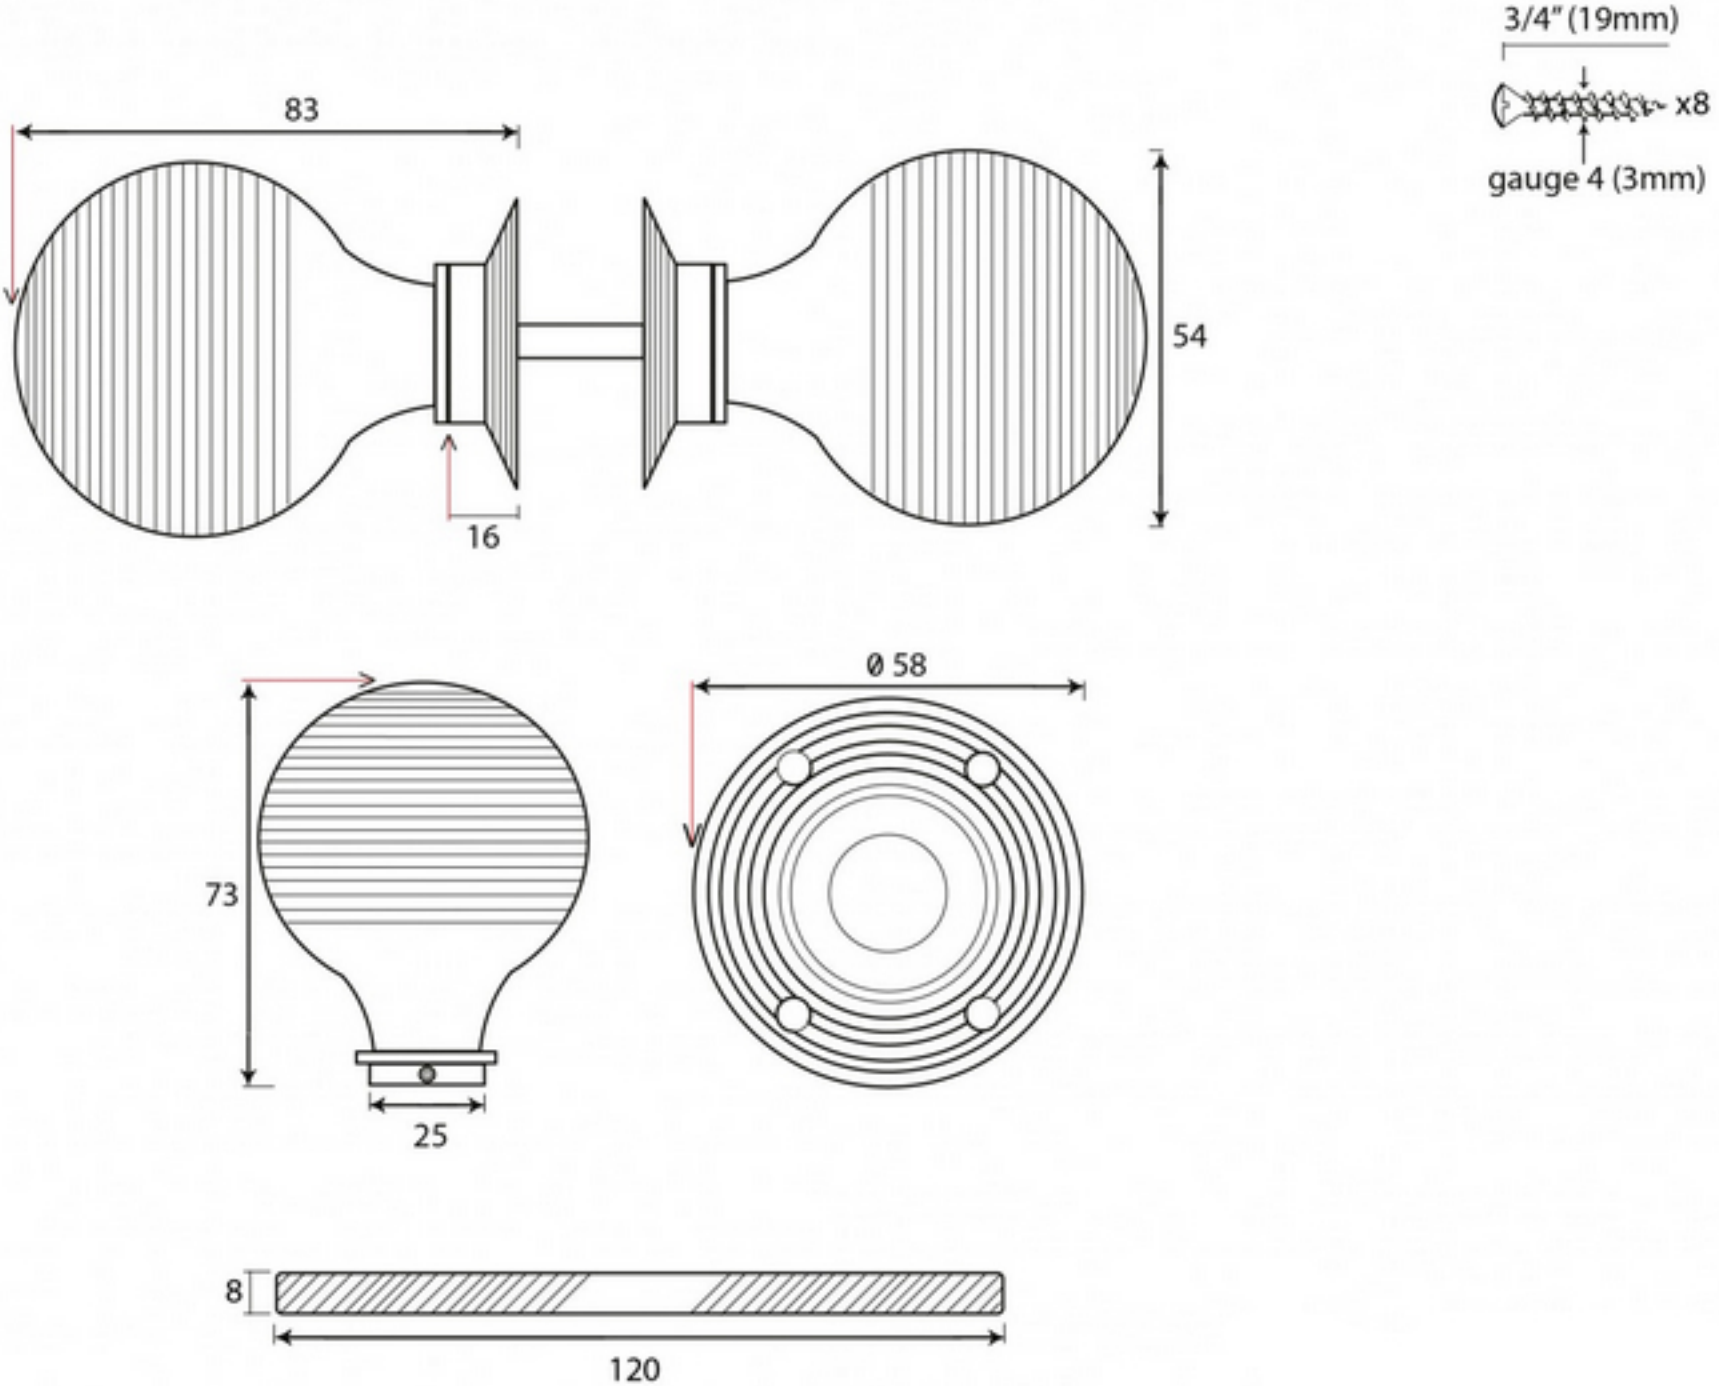

PRODUCT CODE 37066

Due to the hand crafted nature of our products all measurements are approximate and should be used as a guide only