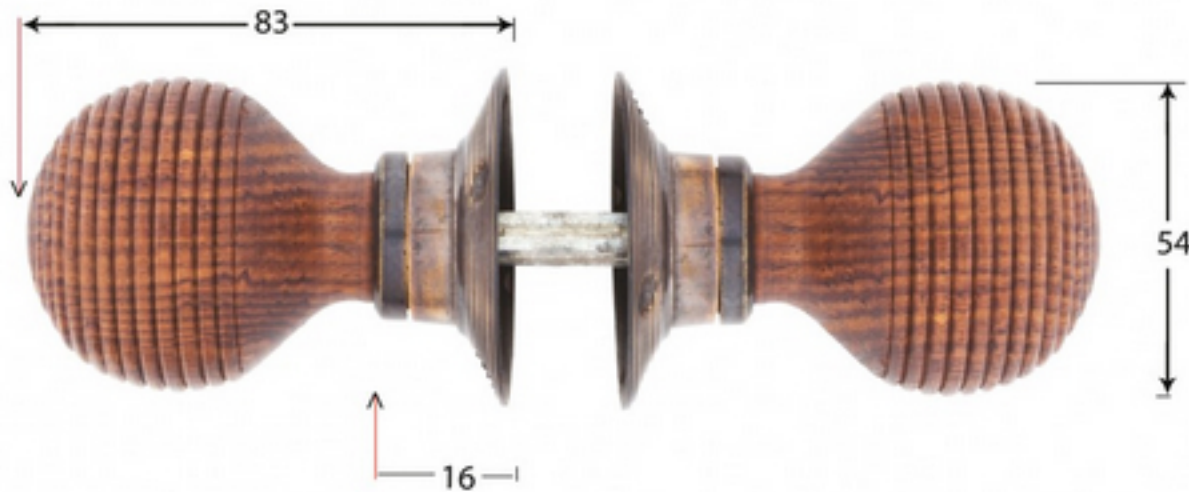

PRODUCT CODE 37064

3/4" (19mm)
x8
gauge 4 (3mm)

Due to the hand crafted nature of our products all measurements are approximate and should be used as a guide only