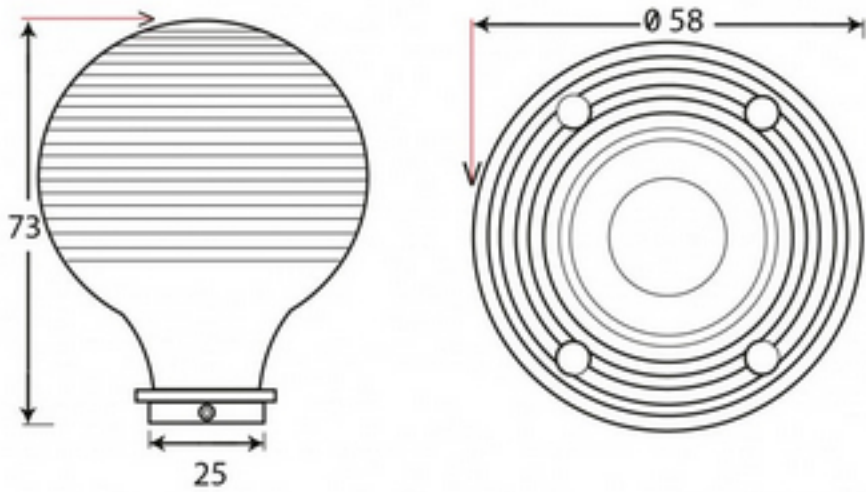

PRODUCT CODE 37064

3/4" (19mm)
x8
gauge 4 (3mm)

Due to the hand crafted nature of our products all measurements are approximate and should be used as a guide only