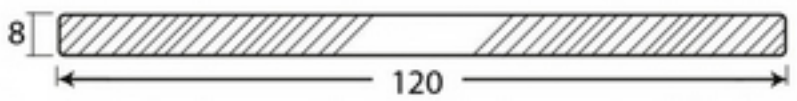

PRODUCT CODE 37064

3/4" (19mm)
x8
gauge 4 (3mm)

Due to the hand crafted nature of our products all measurements are approximate and should be used as a guide only