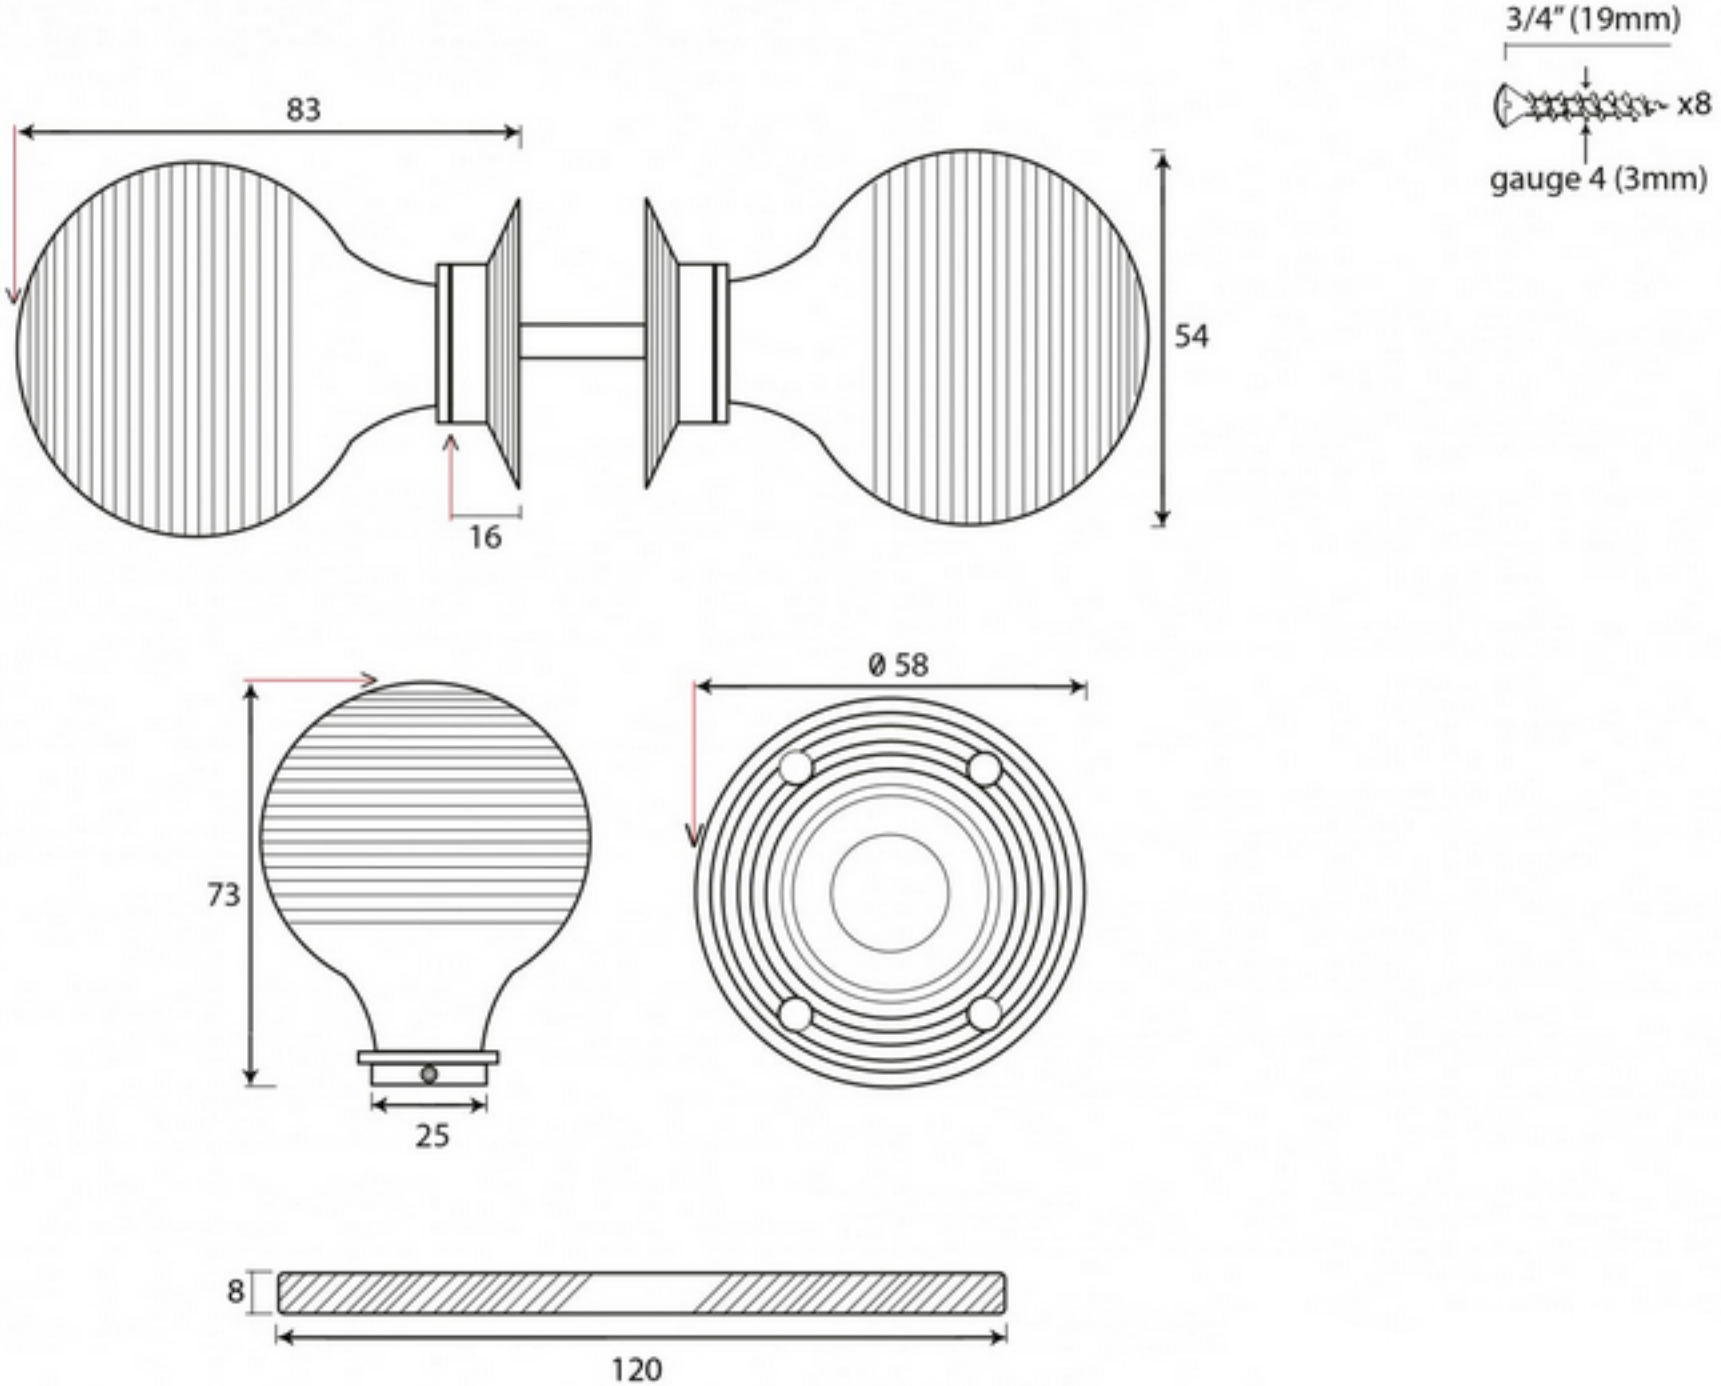

PRODUCT CODE 37063

Due to the hand crafted nature of our products all measurements are approximate and should be used as a guide only