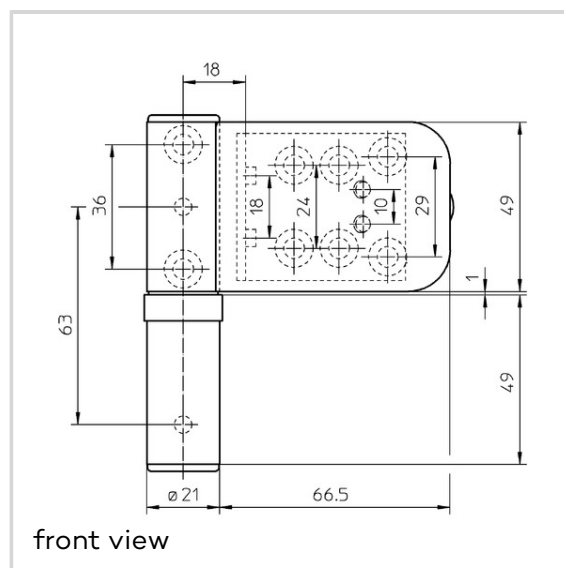

SIKU - K 4145 3D

K 4145 3D

for lightweight PVCu doors for flexible fixing

**Product features**

- for overlap thicknesses 18-22 mm
- door part for flexible fixing
- 3D adjustment (side +/- 5.0 mm, height + 5.0/- 1.0 mm, compression +/- 2.0 mm)
- with integral security pin
- maintenance-free slide bearings

Technical data

Property	Value
Load capacity	80.0 kg
Knuckle length	100.0 mm
Knuckle Diameter	21.0 mm
Pin diameter	8.0 mm

Notes

The load capacity mentioned above refers to the use of 2 hinges per door leaf (1 x 2 m), for detailed information please look at the chapter [technical information](#).

SIKU - K 4145 3D

Installation tools

Drilling jig SIKU Series K4
simultaneous fixing Type 4

Item versions

Finish	RAL 9016 Traffic White (SW 070)
VPE	Pack of 2
DIN	DIN right and left hand
ITEM NO.	5 190840 0 07003
ITEM NO. (SAP)	500002379
EAN	4015471090296
Finish	RAL 9016 Traffic White (SW 070)
VPE	Pack of 12
DIN	DIN right and left hand
ITEM NO.	5 190840 0 07023
ITEM NO. (SAP)	500002380
EAN	4015471086855
Finish	H9 Brown (SW 071)
VPE	Pack of 2
DIN	DIN right and left hand
ITEM NO.	5 190840 0 07103
ITEM NO. (SAP)	500002381
EAN	4015471090302
Finish	H9 Brown (SW 071)
VPE	Pack of 12
DIN	DIN right and left hand
ITEM NO.	5 190840 0 07123
ITEM NO. (SAP)	500002382
EAN	4015471086862
Finish	RAL 8003 Clay Brown (SW 084)
VPE	Pack of 12
DIN	DIN right and left hand
ITEM NO.	5 190840 0 08423

SIKU - K 4145 3D

ITEM NO. (SAP)	500002384
EAN	4015471089856
Finish	Satin Chrome Look (F1) (SW 124)
VPE	Pack of 2
DIN	DIN right and left hand
ITEM NO.	5 190840 0 12403
ITEM NO. (SAP)	500002385
EAN	4015471119393
Finish	RAL 1036 Pearl Gold (SW 198)
VPE	Pack of 2
DIN	DIN right and left hand
ITEM NO.	5 190840 0 19803
ITEM NO. (SAP)	500002387
EAN	4015471116811
Finish	RAL 9006 White Alu, clear lc (SW 204)
VPE	Pack of 12
DIN	DIN right and left hand
ITEM NO.	5 190840 0 20423
ITEM NO. (SAP)	500002388
EAN	4015471135829