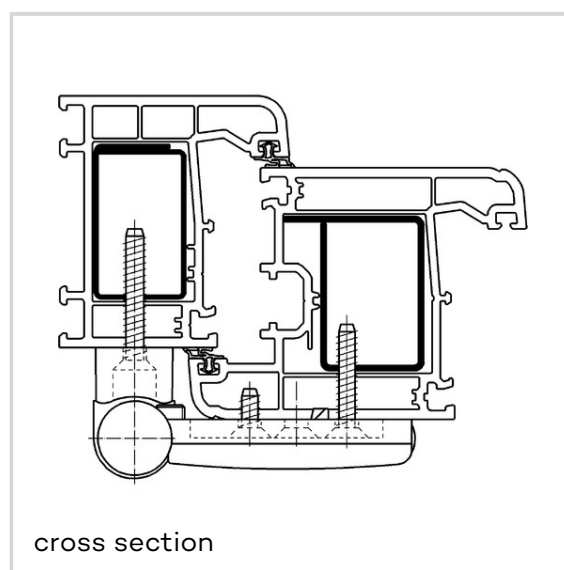

SIKU - K 4145 3D

K 4145 3D

for lightweight PVCu doors for flexible fixing

**Product features**

- for overlap thicknesses 18-22 mm
- door part for flexible fixing
- 3D adjustment (side +/- 5.0 mm, height + 5.0/- 1.0 mm, compression +/- 2.0 mm)
- with integral security pin
- maintenance-free slide bearings

Technical data

Property	Value
Load capacity	80.0 kg
Knuckle length	100.0 mm
Knuckle Diameter	21.0 mm
Pin diameter	8.0 mm

Notes

The load capacity mentioned above refers to the use of 2 hinges per door leaf (1 x 2 m), for detailed information please look at the chapter [technical information](#).

SIKU - K 4145 3D

Installation tools

Drilling jig SIKU Series K4
simultaneous fixing Type 4

Item versions

Finish	RAL 9016 Traffic White (SW 070)
VPE	Pack of 2
DIN	DIN right and left hand
ITEM NO.	5 190840 0 07003
ITEM NO. (SAP)	500002379
EAN	4015471090296
Finish	RAL 9016 Traffic White (SW 070)
VPE	Pack of 12
DIN	DIN right and left hand
ITEM NO.	5 190840 0 07023
ITEM NO. (SAP)	500002380
EAN	4015471086855
Finish	H9 Brown (SW 071)
VPE	Pack of 2
DIN	DIN right and left hand
ITEM NO.	5 190840 0 07103
ITEM NO. (SAP)	500002381
EAN	4015471090302
Finish	H9 Brown (SW 071)
VPE	Pack of 12
DIN	DIN right and left hand
ITEM NO.	5 190840 0 07123
ITEM NO. (SAP)	500002382
EAN	4015471086862
Finish	RAL 8003 Clay Brown (SW 084)
VPE	Pack of 12
DIN	DIN right and left hand
ITEM NO.	5 190840 0 08423

SIKU - K 4145 3D

ITEM NO. (SAP)	500002384
EAN	4015471089856
Finish	Satin Chrome Look (F1) (SW 124)
VPE	Pack of 2
DIN	DIN right and left hand
ITEM NO.	5 190840 0 12403
ITEM NO. (SAP)	500002385
EAN	4015471119393
Finish	RAL 1036 Pearl Gold (SW 198)
VPE	Pack of 2
DIN	DIN right and left hand
ITEM NO.	5 190840 0 19803
ITEM NO. (SAP)	500002387
EAN	4015471116811
Finish	RAL 9006 White Alu, clear lc (SW 204)
VPE	Pack of 12
DIN	DIN right and left hand
ITEM NO.	5 190840 0 20423
ITEM NO. (SAP)	500002388
EAN	4015471135829