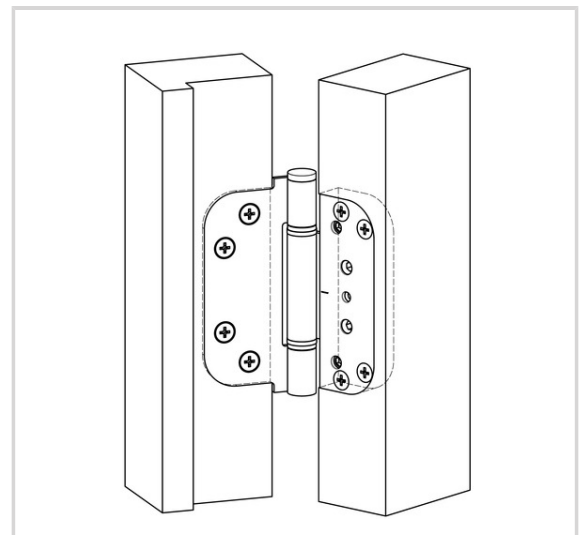

COLUMBUS - COLUMBUS

COLUMBUS

easy adjustment to door position in all three directions

**Product features**

- quick and easy mounting
- maintenance free
- (MSTS) Security device to outward opening doors
- three way adjustable hinges allow adjustment to doors horizontally, vertically and compression by turning socket screws

Technical data

Property	Value
Load capacity	70.0 kg
Knuckle Diameter	13.0 mm
Overall length	101.6 mm
Overall width	88.0 mm
Material thickness	2.5 mm
Amount receiver depth	14.0 mm

**Notes**

Fixing screws are not supplied.

COLUMBUS - COLUMBUS

Item versions

Finish	Satin Stainless Steel (SW 040)
VPE	pack of 25
DIN	DIN right and left hand
ITEM NO.	5 311113 0 04008
ITEM NO. (SAP)	500003367
EAN	4015471140946
Finish	pol. Stainless Steel (SW 042)
VPE	pack of 25
DIN	DIN right and left hand
ITEM NO.	5 311113 0 04208
ITEM NO. (SAP)	500003368
EAN	4015471140953
Finish	RAL 9006 White Aluminium (SW 060)
VPE	pack of 25
DIN	DIN right and left hand
ITEM NO.	5 311113 0 06008
ITEM NO. (SAP)	
EAN	4015471140892
Finish	RAL 9016 Traffic White (SW 070)
VPE	pack of 25
DIN	DIN right and left hand
ITEM NO.	5 311113 0 07008
ITEM NO. (SAP)	500003369
EAN	4015471140908
Finish	RAL 9005 Jet Black (SW 073)
VPE	pack of 25
DIN	DIN right and left hand
ITEM NO.	5 311113 0 07308
ITEM NO. (SAP)	500003370
EAN	4015471140915
Finish	Yellow Pearl (SW 099)

COLUMBUS - COLUMBUS

VPE	pack of 25
DIN	DIN right and left hand
ITEM NO.	5 311113 0 09908
ITEM NO. (SAP)	500003372
EAN	4015471140939

Finish	Satin Chrome Look (F1) (SW 124)
VPE	pack of 25
DIN	DIN right and left hand
ITEM NO.	5 311113 0 12408
ITEM NO. (SAP)	500003373
EAN	4015471144685