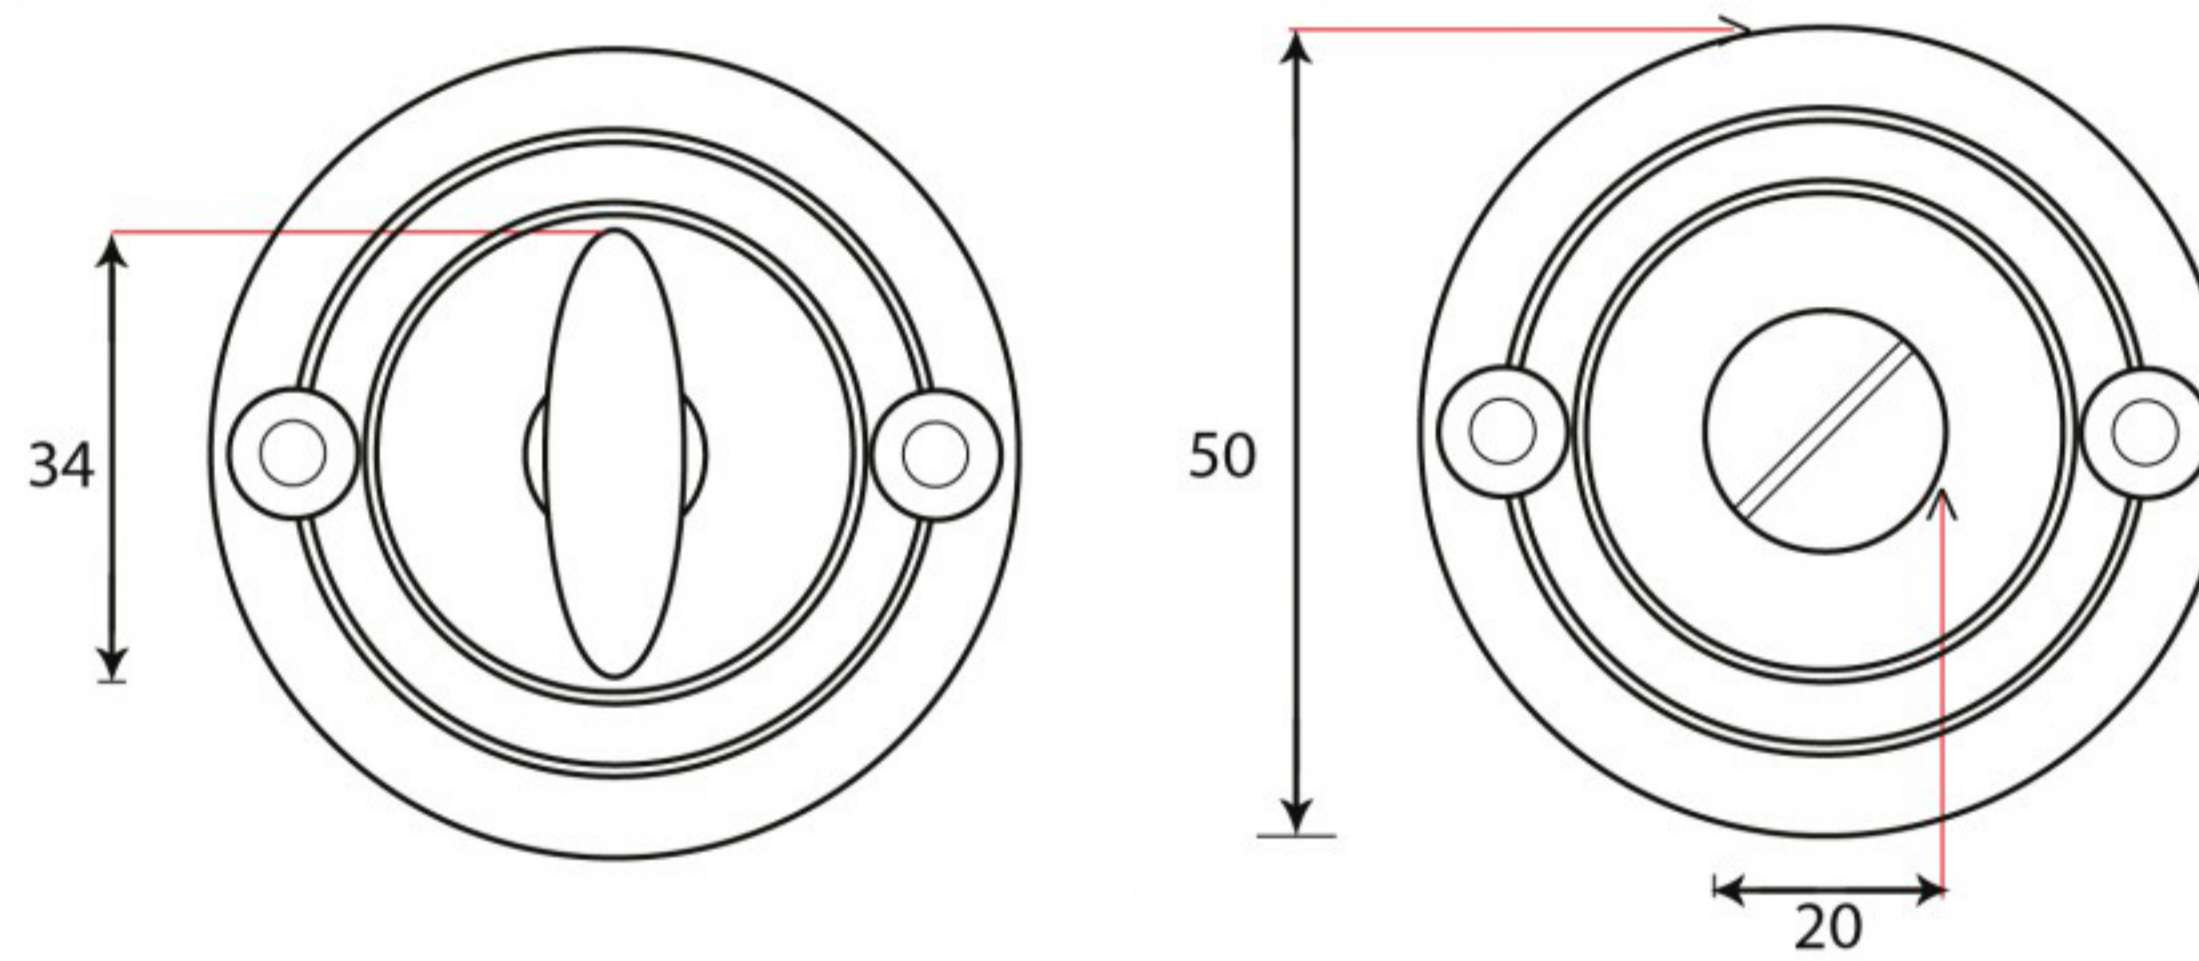

PRODUCT CODE 31451

3/4" (19mm)  
x4  
gauge 6 (3.5mm)

Due to the hand crafted nature of our products all measurements are approximate and should be used as a guide only