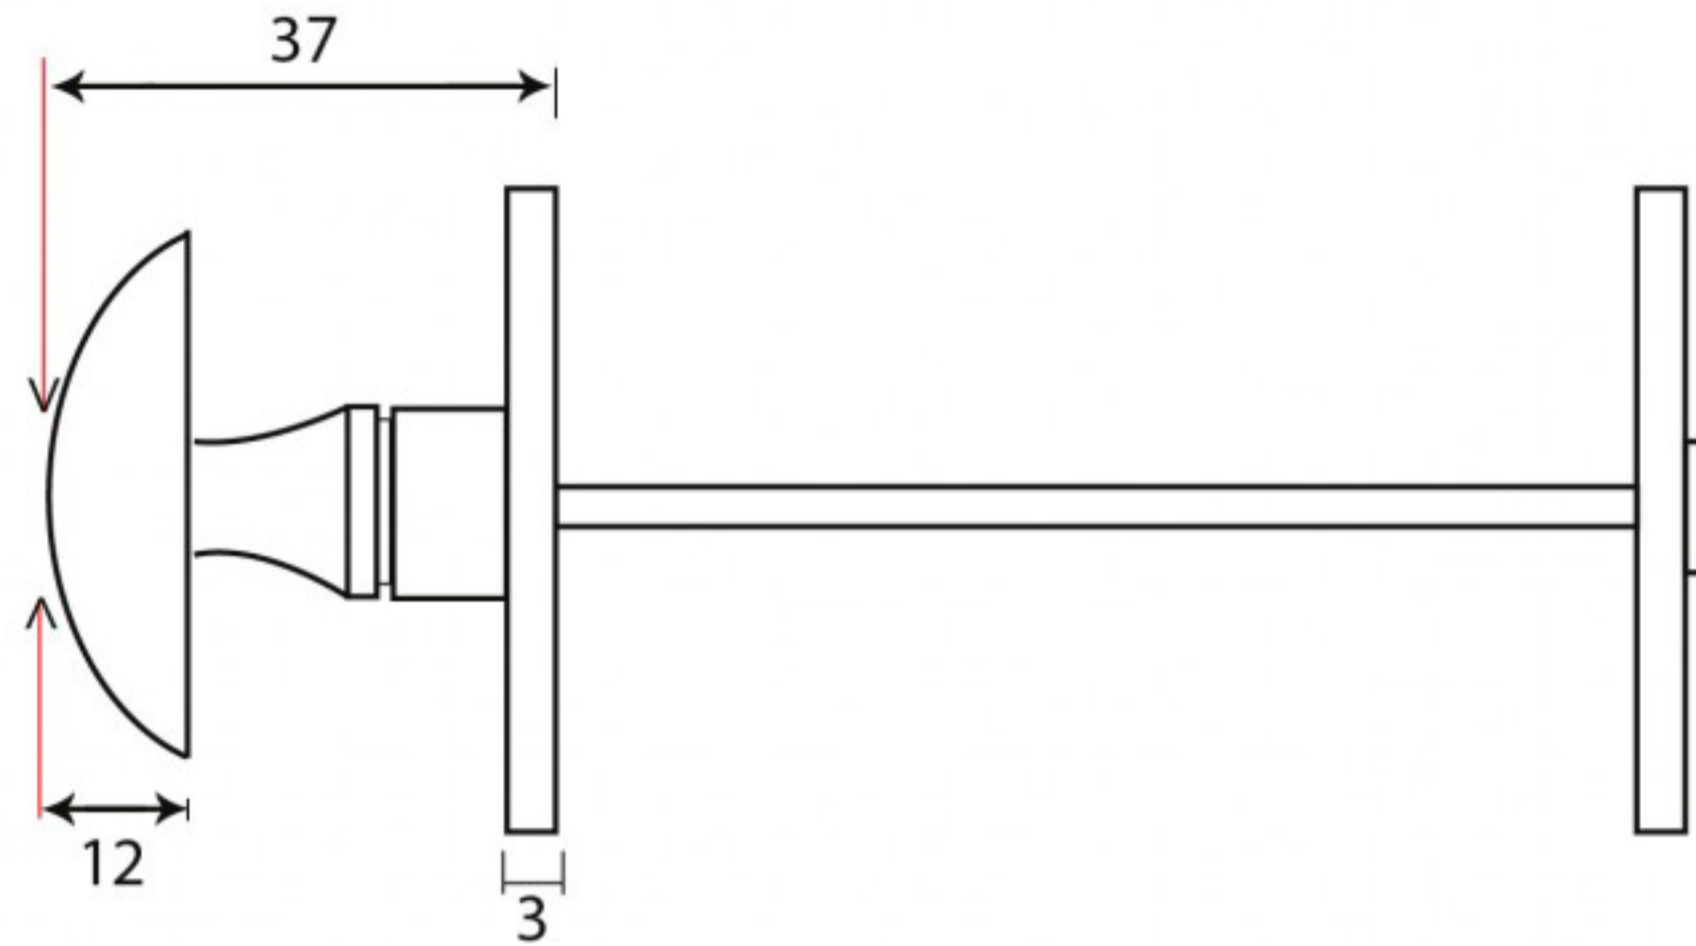

PRODUCT CODE 31451

3/4" (19mm)  
x4  
gauge 6 (3.5mm)

Due to the hand crafted nature of our products all measurements are approximate and should be used as a guide only