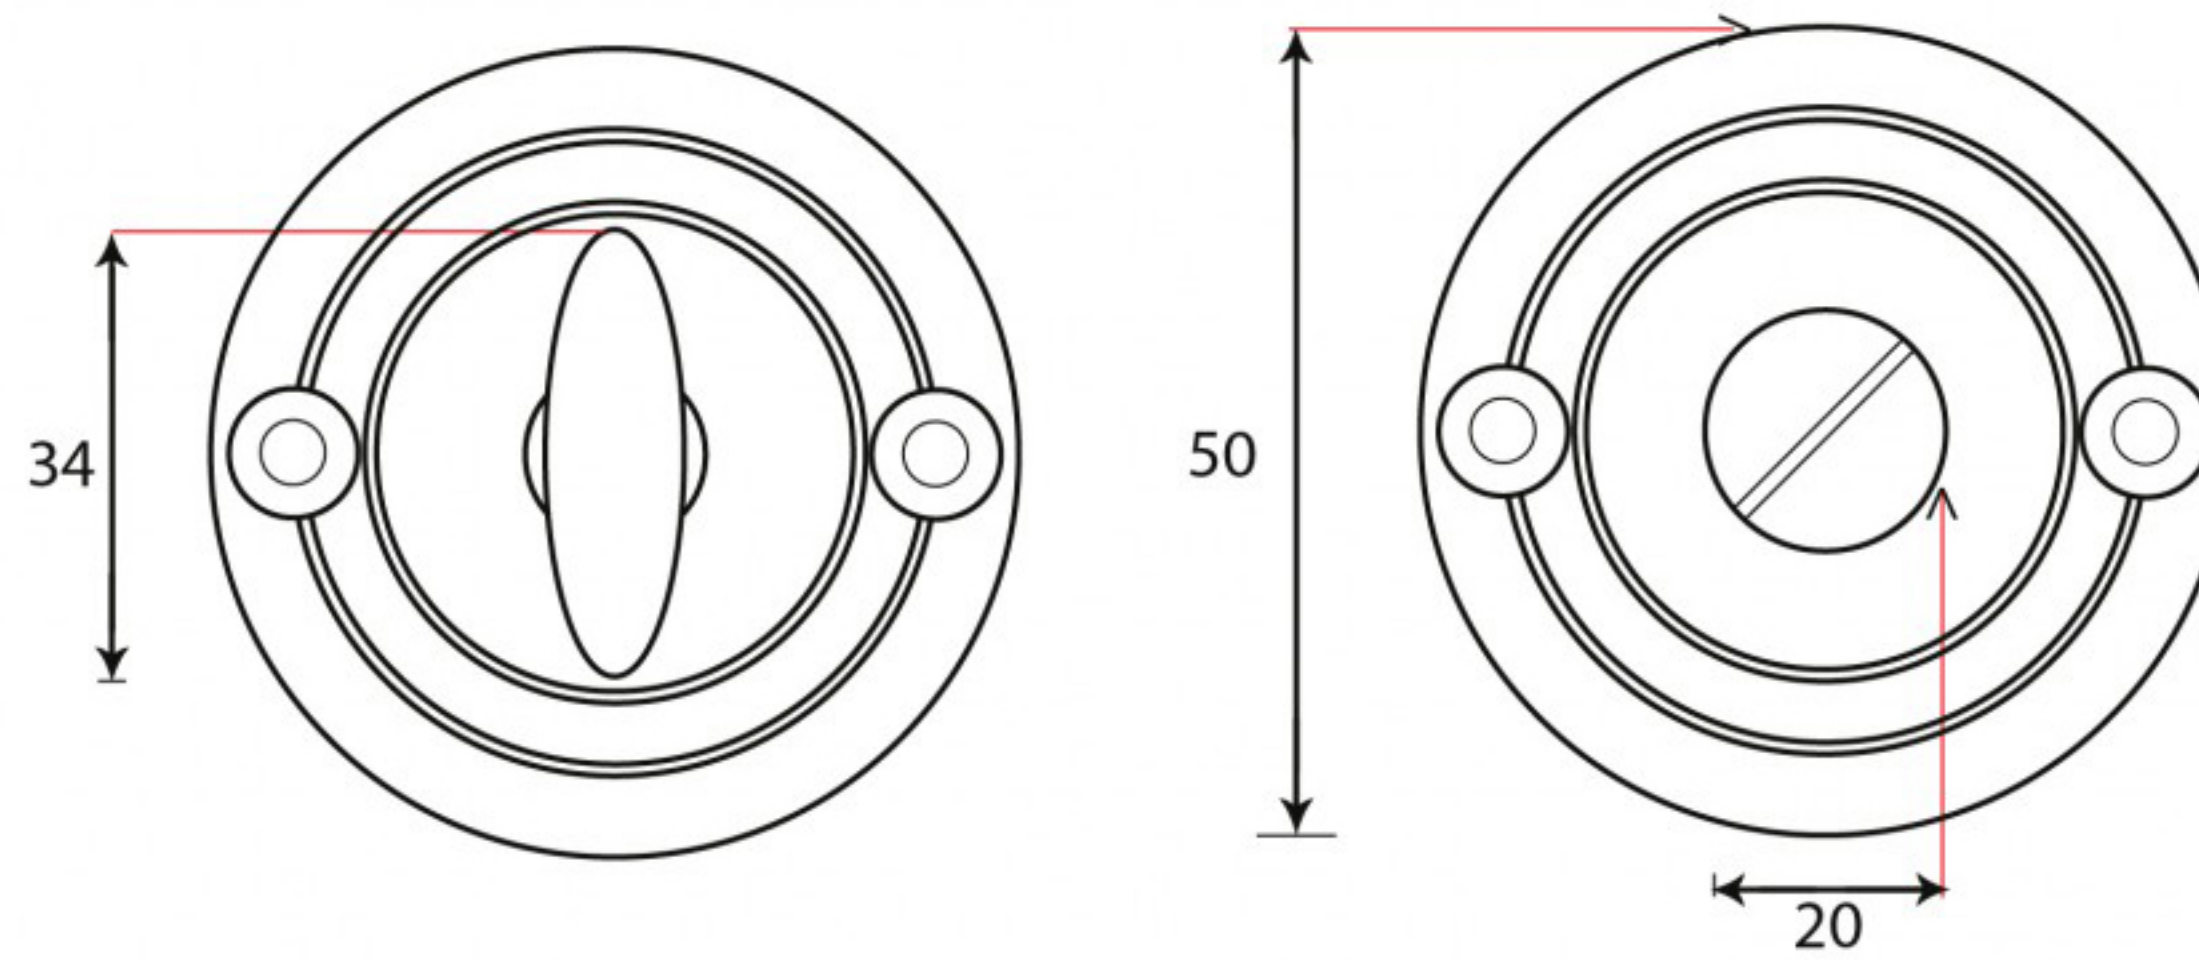

PRODUCT CODE 31450

3/4" (19mm)
x4
gauge 6 (3.5mm)

Due to the hand crafted nature of our products all measurements are approximate and should be used as a guide only