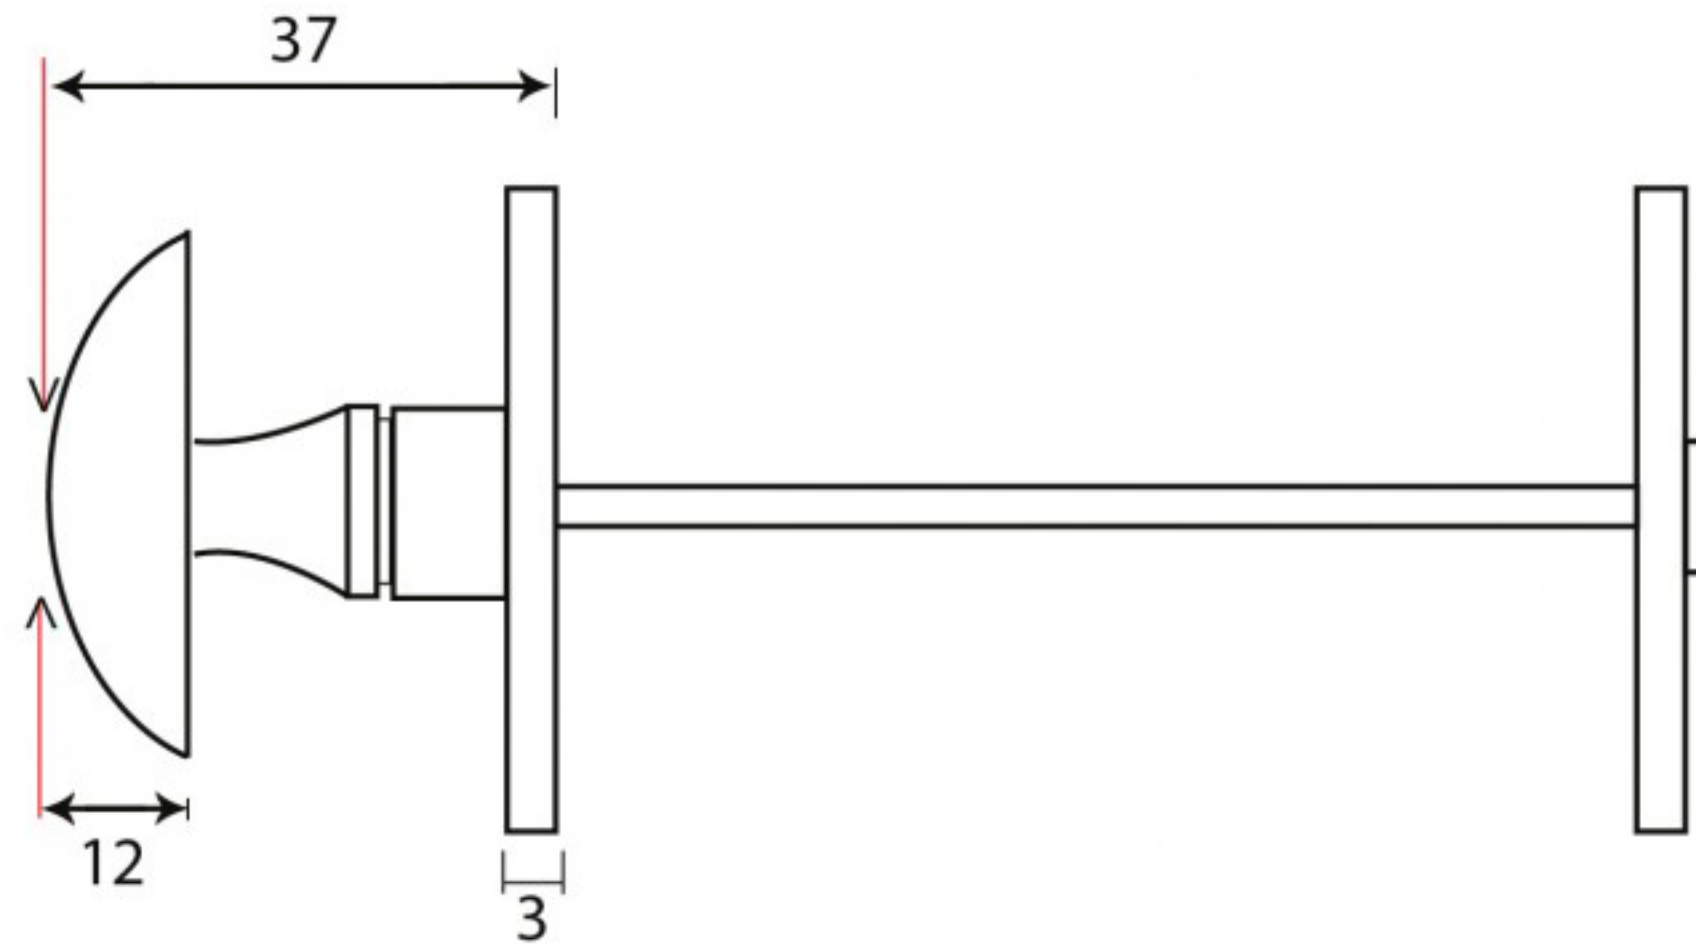

PRODUCT CODE 31450

3/4" (19mm)
x4
gauge 6 (3.5mm)

Due to the hand crafted nature of our products all measurements are approximate and should be used as a guide only