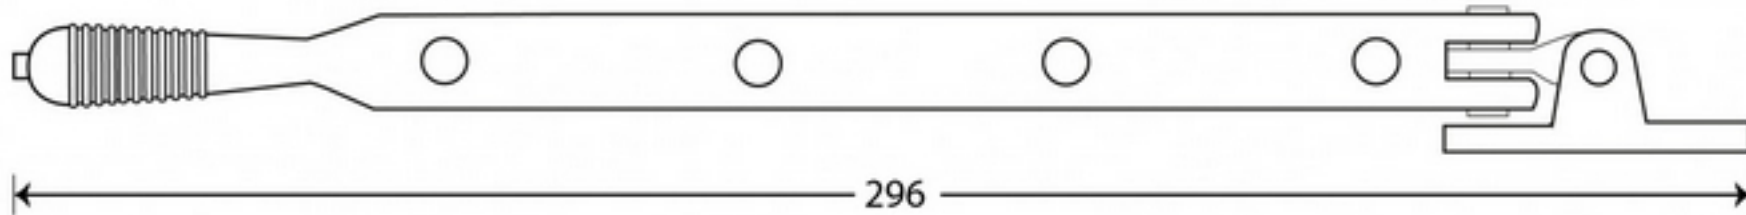

PRODUCT CODE 30186

3/4" (19mm)  
x6  
gauge 8 (4mm)

Due to the hand crafted nature of our products all measurements are approximate and should be used as a guide only