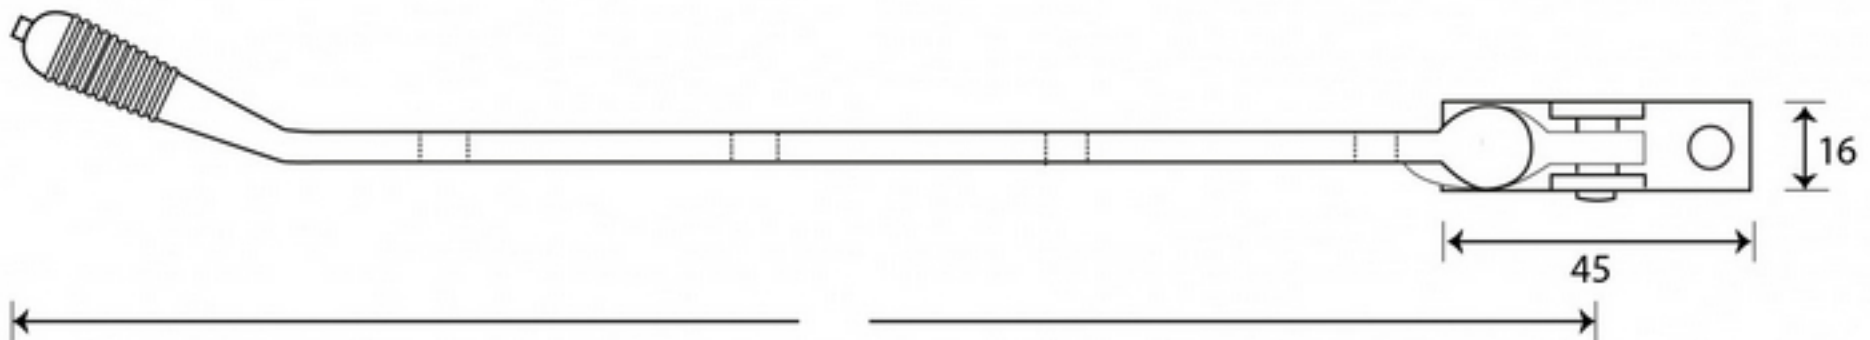

PRODUCT CODE 30186

3/4" (19mm)  
x6  
gauge 8 (4mm)

Due to the hand crafted nature of our products all measurements are approximate and should be used as a guide only