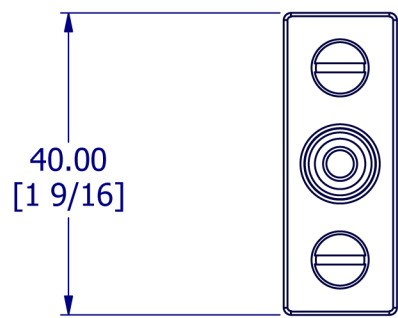

322

40.00
[1 9/16]

15.00
[9/16]

7.50
[5/16]

PROPERTY OF SAMUEL HEATH ©			DESIGNER	ALI SHAMI		
A4	DRG No	P4512-A	ISSUE NO.	A	ISSUE DATE	11/12/13