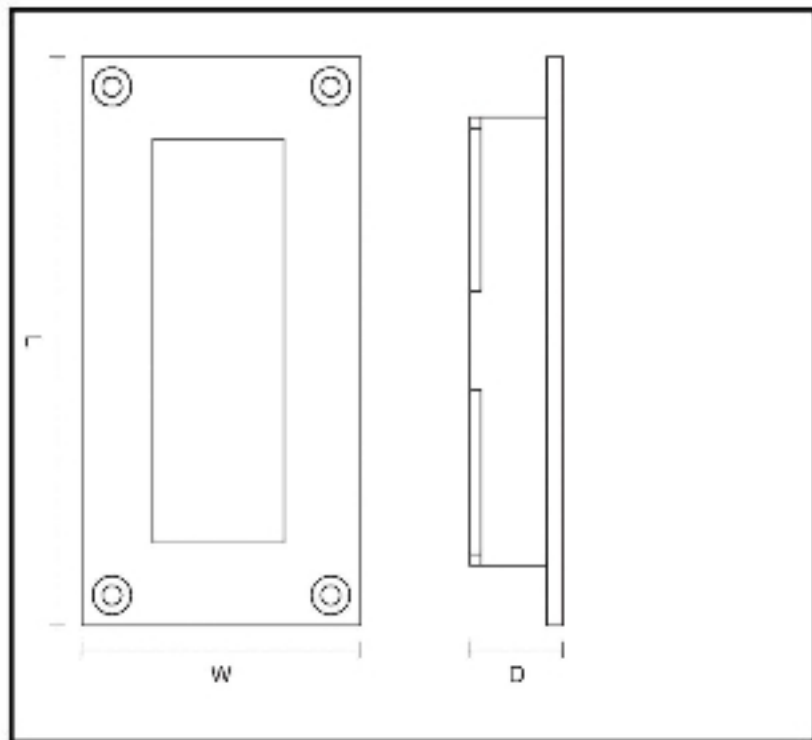

PRODUCT

Plain Cast Flush Pull 2134

Dimensions: Other sizes available are below:

Sizes:	L	W	H	D	P	C
3"	76	42	0	17	0	0

Please note that illustration sizes are approximations

Finishes:

PB PBUL AB AGD AN

CP DAB DAN DORB IBMA