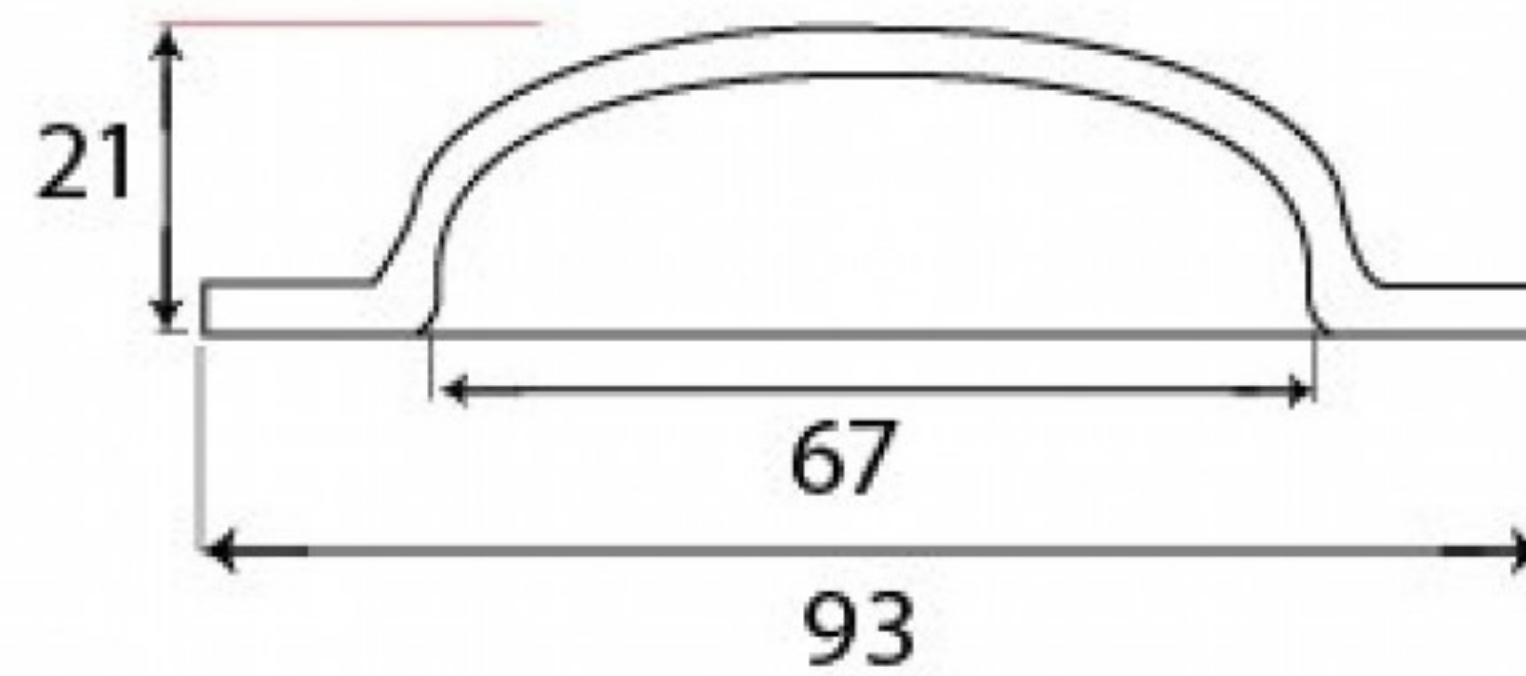

PRODUCT CODE 29087

3/4" (19mm)
x3
gauge 4 (3mm)

Due to the hand crafted nature of our products all measurements are approximate and should be used as a guide only