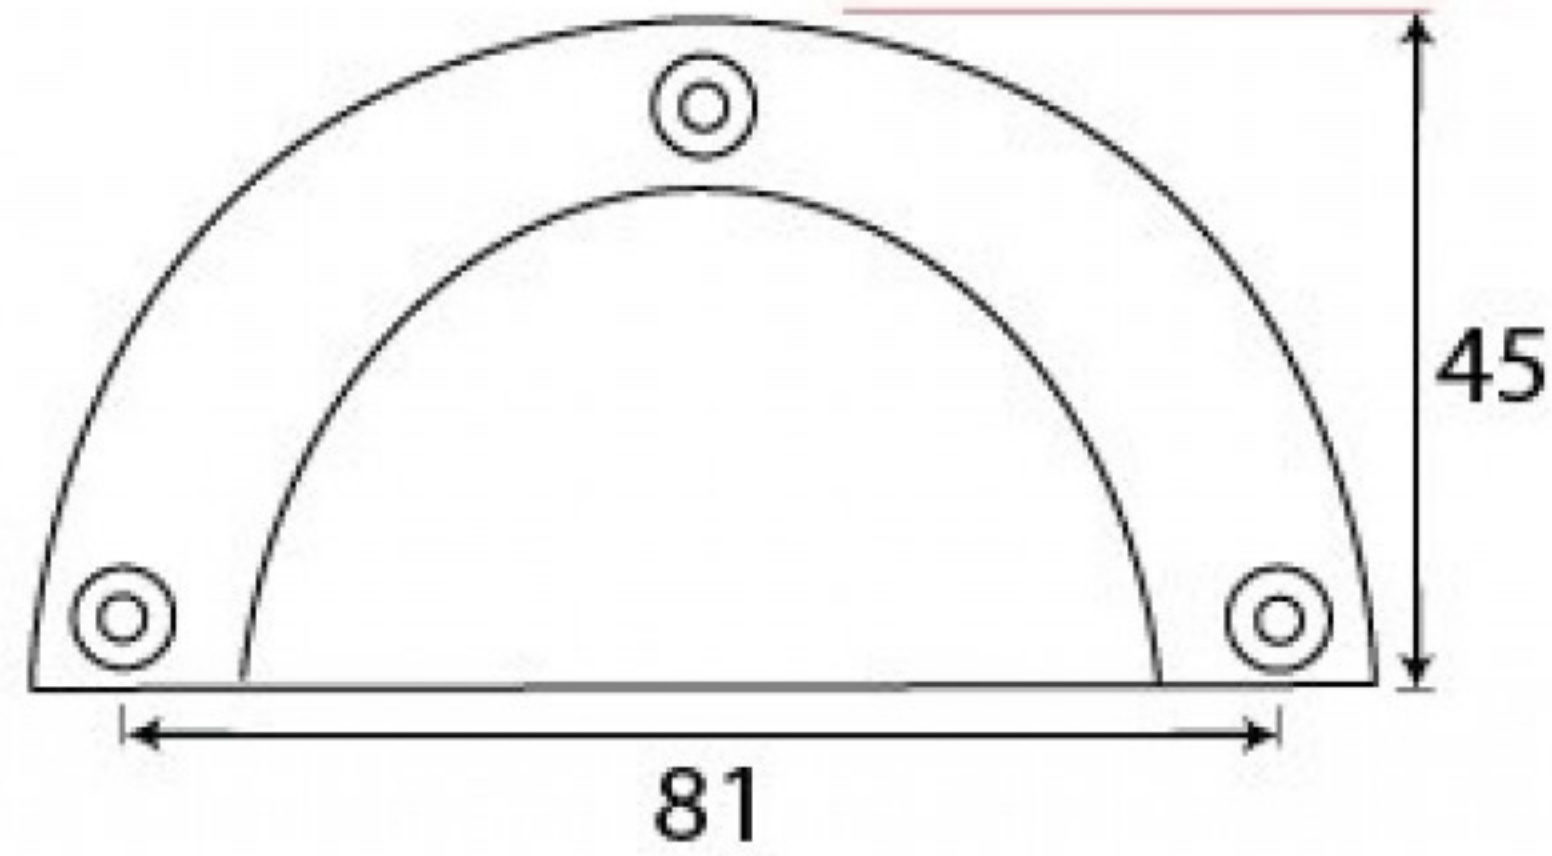

PRODUCT CODE 29087

3/4" (19mm)
x3
gauge 4 (3mm)

Due to the hand crafted nature of our products all measurements are approximate and should be used as a guide only