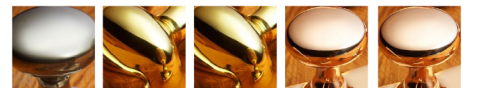

## Art Deco Pull Handle on Backplate

### Finishes:

AGD AB AN CP DBMA

DAB DAN DORB IBMA ORB

PRL PB PBUL PG PGUL

PN RBMA SB SBUL SCP

SNP TB MB

**Dimensions:** Other sizes available are below:

Sizes:	L	W	H	D	P	C
305 x 65mm	305	65			61	195
305 x 65mm	305	65			61	195
375 x 76mm	375	76			75	233