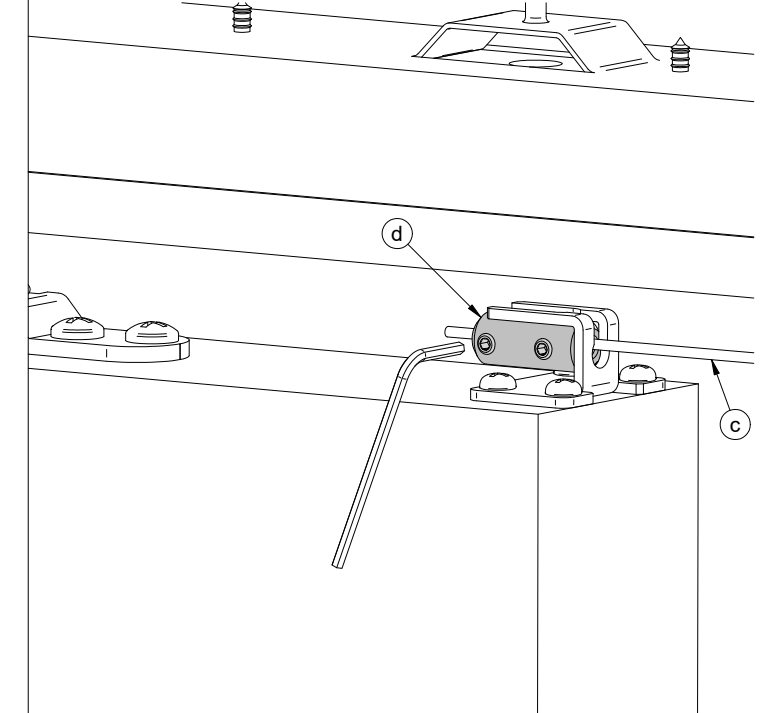

6

TOOLS REQUIRED

PROTECTIVE EQUIPMENT