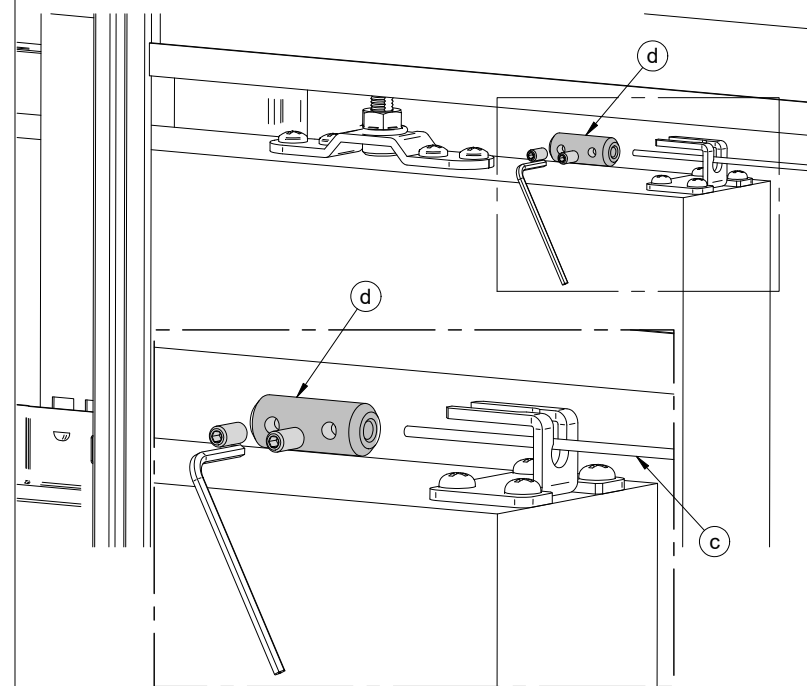

BOXKEL OPTIMO POCKET DOOR SELF-CLOSE

by Saheco

Poligono Industrial Foradada - 08580 - Sant Quirze de Besora (Barcelona)
Telf. 34-93.852.92.23
Export. Telf. 34-93.852.96.15
e-mail: saheco@saheco.com - web: www.saheco.com

MADE IN E.U.

GRUPO TORREMAT **MAX 90 kg**

FEB. 2023
038060822

LIST OF CONTENTS

CODE: 99692126

- **a** 1 x VERTICAL PULLEY PROFILE
- **b** 1 x COUNTERWEIGHT FOR UP TO 90Kg AND BELOW 45Kg
- **c** 1 x COUNTERWEIGHT CABLE (1,5m)
- **d** 1 x CABLE STOP
- **e** 2 x DIN 7981 3,9x9,5
- **f** 1 x CABLE STOP HITCH
- **g** 4 x DIN 7981 3,5x16

1 DON'T MOUNT WOODEN DOOR POST

2 CUT VERTICAL PULLEY PROFILE TO SIZE "Z"

CODE	Z
99692111 - 99692112 - 99692113 - 99692114 - 99692115	2080mm
99692116 - 99692117 - 99692118 - 99692119 - 99692120	2021mm

3 MOUNT VERTICAL PULLEY PROFILE

4

5

6

TOOLS REQUIRED

PROTECTIVE EQUIPMENT