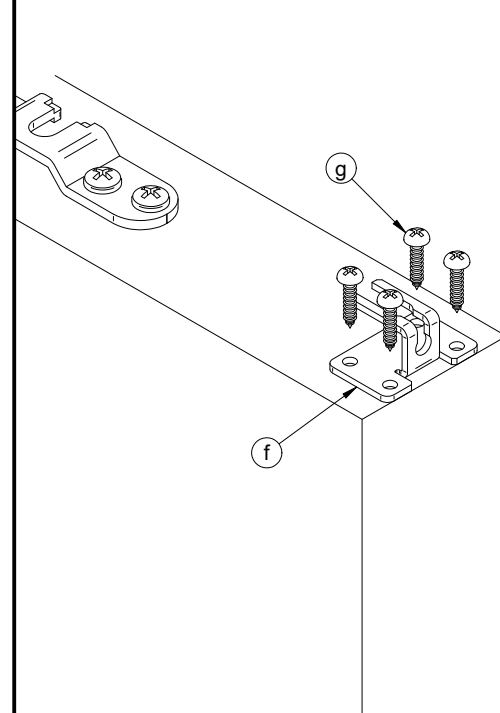

BOXKEL OPTIMO POCKET DOOR SELF-CLOSE

by Saheco

Poligono Industrial Foradada - 08580 - Sant Quirze de Besora (Barcelona)
Telf. 34-93.852.92.23
Export. Telf. 34-93.852.96.15
e-mail: saheco@saheco.com - web: www.saheco.com

MADE IN E.U.

GRUPO TORREMAT **MAX 90 kg**

FEB. 2023
038060822

LIST OF CONTENTS

CODE: 99692126

- **a** 1 x VERTICAL PULLEY PROFILE
- **b** 1 x COUNTERWEIGHT FOR UP TO 90Kg AND BELOW 45Kg
- **c** 1 x COUNTERWEIGHT CABLE (1,5m)
- **d** 1 x CABLE STOP
- **e** 2 x DIN 7981 3,9x9,5
- **f** 1 x CABLE STOP HITCH
- **g** 4 x DIN 7981 3,5x16

1 DON'T MOUNT WOODEN DOOR POST

2 CUT VERTICAL PULLEY PROFILE TO SIZE "Z"

CODE	Z
99692111 - 99692112 - 99692113 - 99692114 - 99692115	2080mm
99692116 - 99692117 - 99692118 - 99692119 - 99692120	2021mm

3 MOUNT VERTICAL PULLEY PROFILE

4

5

6

TOOLS REQUIRED

PROTECTIVE EQUIPMENT