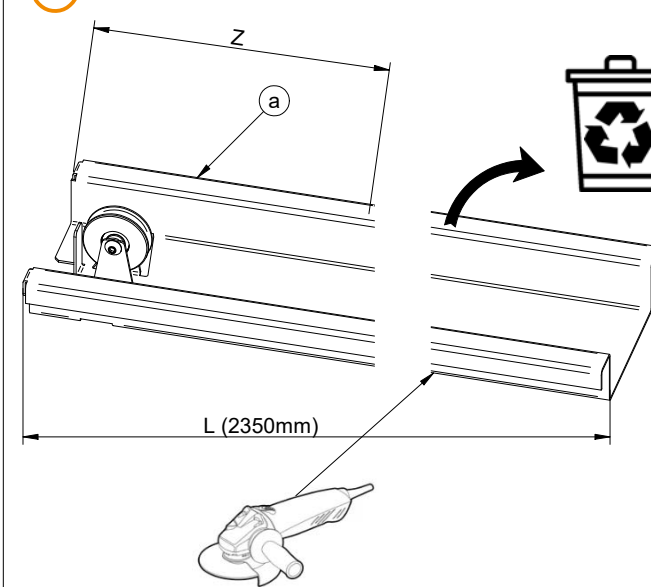

MADE IN E.U.

GRUPO TORREMAT **MAX 90 kg**

FEB. 2023
038060822

LIST OF CONTENTS

CODE: 99692126

- a** 1 x  VERTICAL PULLEY PROFILE
- b** 1 x  COUNTERWEIGHT FOR UP TO 90Kg AND BELOW 45Kg
- c** 1 x  COUNTERWEIGHT CABLE (1,5m)
- d** 1 x  CABLE STOP
- e** 2 x  DIN 7981 3,9x9,5
- f** 1 x  CABLE STOP HITCH
- g** 4 x  DIN 7981 3,5x16

1 DON'T MOUNT WOODEN DOOR POST

2 CUT VERTICAL PULLEY PROFILE TO SIZE "Z"

CODE	Z
99692111 - 99692112 - 99692113 - 99692114 - 99692115	2080mm
99692116 - 99692117 - 99692118 - 99692119 - 99692120	2021mm

3 MOUNT VERTICAL PULLEY PROFILE