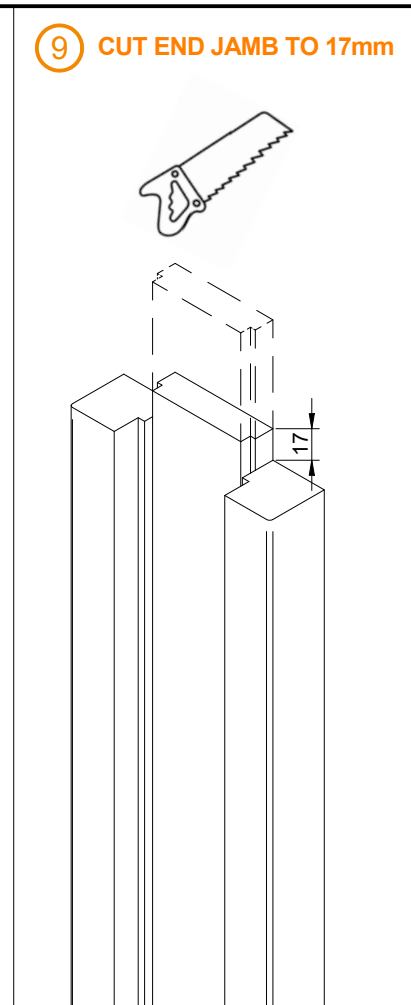

MADE IN E.U.

GRUPO TORREMAT **MAX 90 kg**

FEB. 2023
038060822

LIST OF CONTENTS

CODE: 99692126

- a** 1 x  VERTICAL PULLEY PROFILE
- b** 1 x  COUNTERWEIGHT FOR UP TO 90Kg AND BELOW 45Kg
- c** 1 x  COUNTERWEIGHT CABLE (1,5m)
- d** 1 x  CABLE STOP
- e** 2 x  DIN 7981 3,9x9,5
- f** 1 x  CABLE STOP HITCH
- g** 4 x  DIN 7981 3,5x16

1 DON'T MOUNT WOODEN DOOR POST

2 CUT VERTICAL PULLEY PROFILE TO SIZE "Z"

CODE	Z
99692111 - 99692112 - 99692113 - 99692114 - 99692115	2080mm
99692116 - 99692117 - 99692118 - 99692119 - 99692120	2021mm

3 MOUNT VERTICAL PULLEY PROFILE

ALLEN Nº2

NYLON HAMMER

CUTTING NIPPER PLIER

PROTECTIVE EQUIPMENT

ROUGH OPENING

CODE	WIDTH (X)	HEIGHT (Y)
99692111	1291	2127
99692112	1491	2127
99692113	1691	2127
99692114	1891	2127
99692115	2091	2127
99692116	1259	2068
99692117	1411	2068
99692118	1563	2068
99692119	1715	2068
99692120	1867	2068