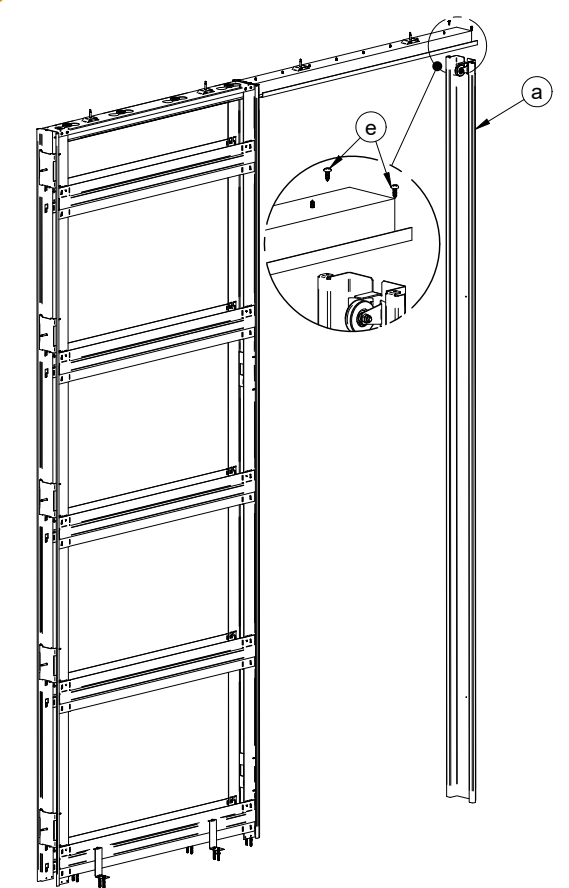

MADE IN E.U.

GRUPO TORREMAT **MAX 90 kg**

FEB. 2023
038060822

LIST OF CONTENTS

CODE: 99692126

- a** 1 x  VERTICAL PULLEY PROFILE
- b** 1 x  COUNTERWEIGHT FOR UP TO 90Kg AND BELOW 45Kg
- c** 1 x  COUNTERWEIGHT CABLE (1,5m)
- d** 1 x  CABLE STOP
- e** 2 x  DIN 7981 3,9x9,5
- f** 1 x  CABLE STOP HITCH
- g** 4 x  DIN 7981 3,5x16

1 DON'T MOUNT WOODEN DOOR POST

2 CUT VERTICAL PULLEY PROFILE TO SIZE "Z"

CODE	Z
99692111 - 99692112 - 99692113 - 99692114 - 99692115	2080mm
99692116 - 99692117 - 99692118 - 99692119 - 99692120	2021mm

3 MOUNT VERTICAL PULLEY PROFILE

ALLEN Nº2

NYLON HAMMER

CUTTING NIPPER PLIER

PROTECTIVE EQUIPMENT

ROUGH OPENING

CODE	WIDTH (X)	HEIGHT (Y)
99692111	1291	2127
99692112	1491	2127
99692113	1691	2127
99692114	1891	2127
99692115	2091	2127
99692116	1259	2068
99692117	1411	2068
99692118	1563	2068
99692119	1715	2068
99692120	1867	2068