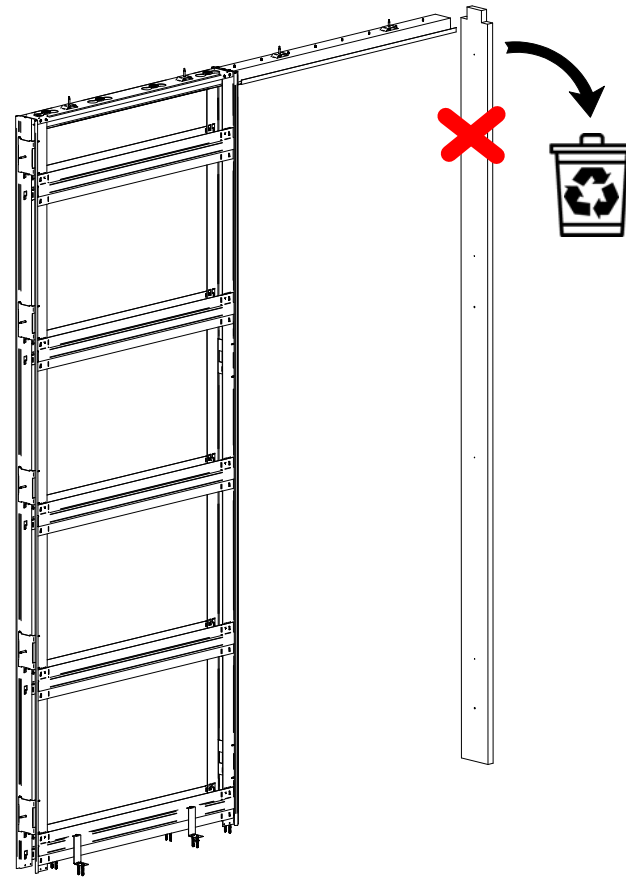

MADE IN E.U.

GRUPO TORREMAT **MAX 90 kg**

FEB. 2023
038060822

LIST OF CONTENTS

CODE: 99692126

- a** 1 x  VERTICAL PULLEY PROFILE
- b** 1 x  COUNTERWEIGHT FOR UP TO 90Kg AND BELOW 45Kg
- c** 1 x  COUNTERWEIGHT CABLE (1,5m)
- d** 1 x  CABLE STOP
- e** 2 x  DIN 7981 3,9x9,5
- f** 1 x  CABLE STOP HITCH
- g** 4 x  DIN 7981 3,5x16

1 DON'T MOUNT WOODEN DOOR POST

2 CUT VERTICAL PULLEY PROFILE TO SIZE "Z"

CODE	Z
99692111 - 99692112 - 99692113 - 99692114 - 99692115	2080mm
99692116 - 99692117 - 99692118 - 99692119 - 99692120	2021mm

3 MOUNT VERTICAL PULLEY PROFILE