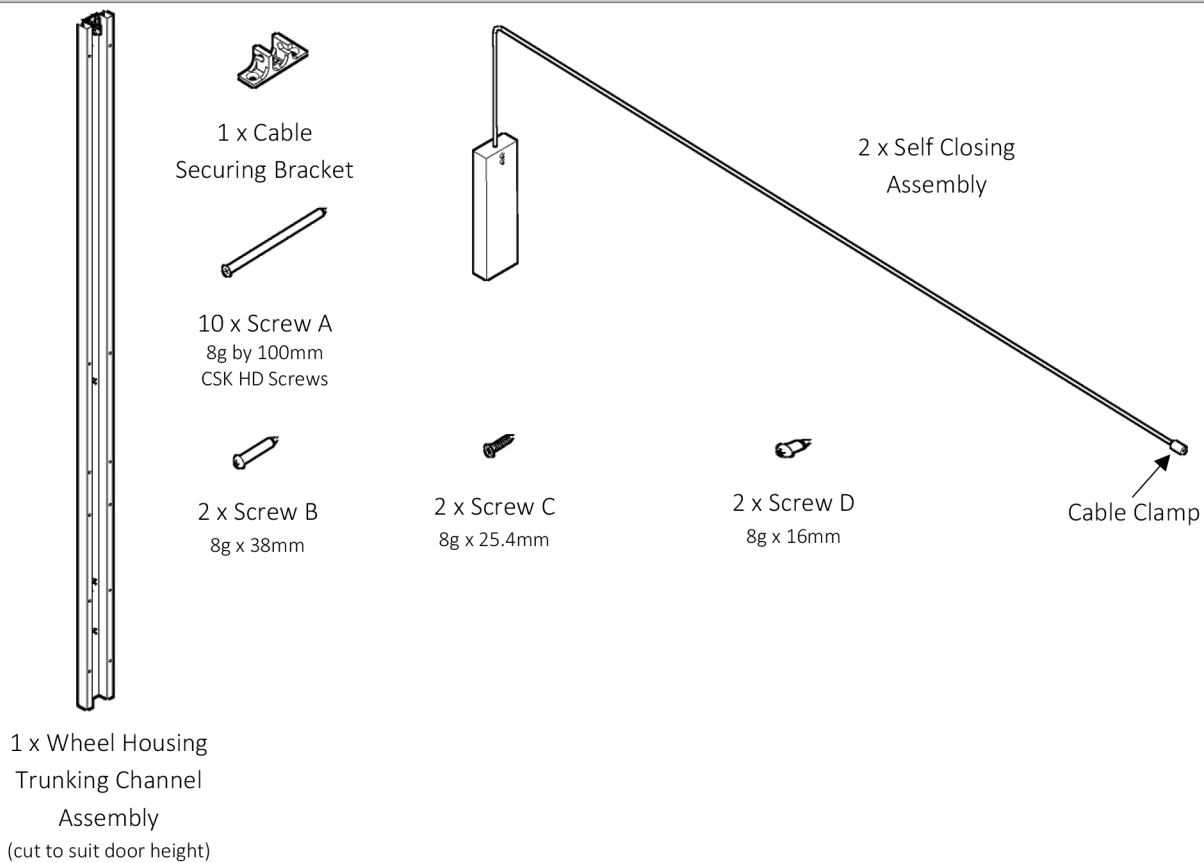

ADDITIONAL ITEMS INCLUDED IN SELF CLOSING KITS

TOOLS REQUIRED

Drill and $\varnothing 3.5$
drill bit

Saw

Tape Measure

Pencil

Screwdriver