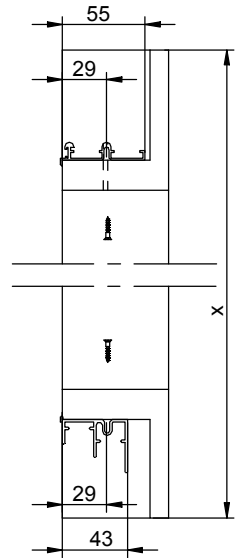

MADE IN E.U.

**GRUPO
TORREMAT**

30-05-2018

038060134

18	3.9x25
20	3.9x25
22-23	3.9x30
25-27	3.9x32
30	3.9x38

A

H

$$A = H + 65$$

15

SF-S35 INTERIOR

30-05-2018

038060133

Poligono Industrial Foradada - 08580 - Sant Quirze de Besora (Barcelona)
Telf. 34-93.852.92.23, Fax.34-93.852.91.59
Export. Telf. 34-93.852.96.15, Fax.34-93.852.91.76
e-mail: saheco@saheco.com - web: www.saheco.com