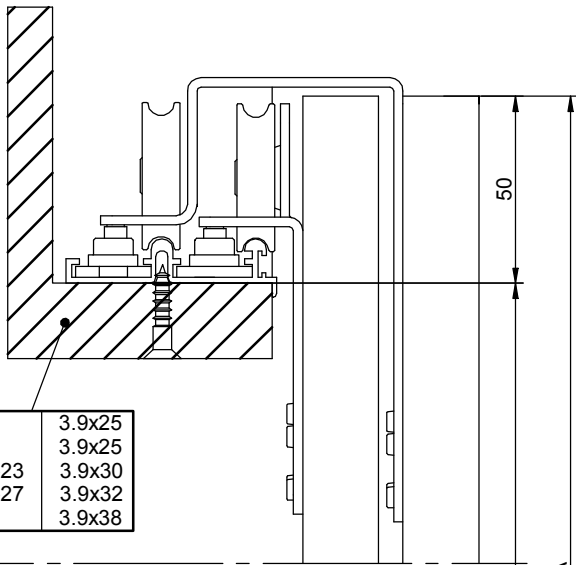

saheco

SF-S35 EXTERIOR

Poligono Industrial Foradada - 08580 - Sant Quirze de Besora (Barcelona)
 Telf. 34-93.852.92.23, Fax.34-93.852.91.59
 Export. Telf. 34-93.852.96.15, Fax.34-93.852.91.76
 e-mail: saheco@saheco.com - web: www.saheco.com

MADE IN E.U.

**GRUPO
TORREMAT**

30-05-2018

038060134

18	3.9x25
20	3.9x25
22-23	3.9x30
25-27	3.9x32
30	3.9x38

A

H

$$A = H + 65$$