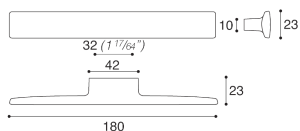

PRODUCT
MB09101 - Handle
Handle

DESIGNER
Luca Casini

MATERIAL
die-cast metal

MB09101/A0

MB09101/B0

DIMENSION - FINISHES

handle ctc dist.32 - silver 7
handle ctc dist.32 - polished chrome
handle ctc dist.32 - satin finish chrome
handle ctc dist.32 - polished satin finish nickel
handle ctc dist.16 - silver 7
handle ctc dist.16 - polished chrome
handle ctc dist.16 - satin finish chrome
handle ctc dist.16 - polished satin finish nickel