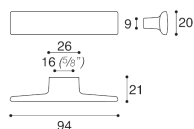

PRODUCT
MB09101 - Handle
Handle

DESIGNER
Luca Casini

MATERIAL
die-cast metal

MB09101/A0

MB09101/B0

DIMENSION - FINISHES

handle ctc dist.32 - silver 7
handle ctc dist.32 - polished chrome
handle ctc dist.32 - satin finish chrome
handle ctc dist.32 - polished satin finish nickel
handle ctc dist.16 - silver 7
handle ctc dist.16 - polished chrome
handle ctc dist.16 - satin finish chrome
handle ctc dist.16 - polished satin finish nickel