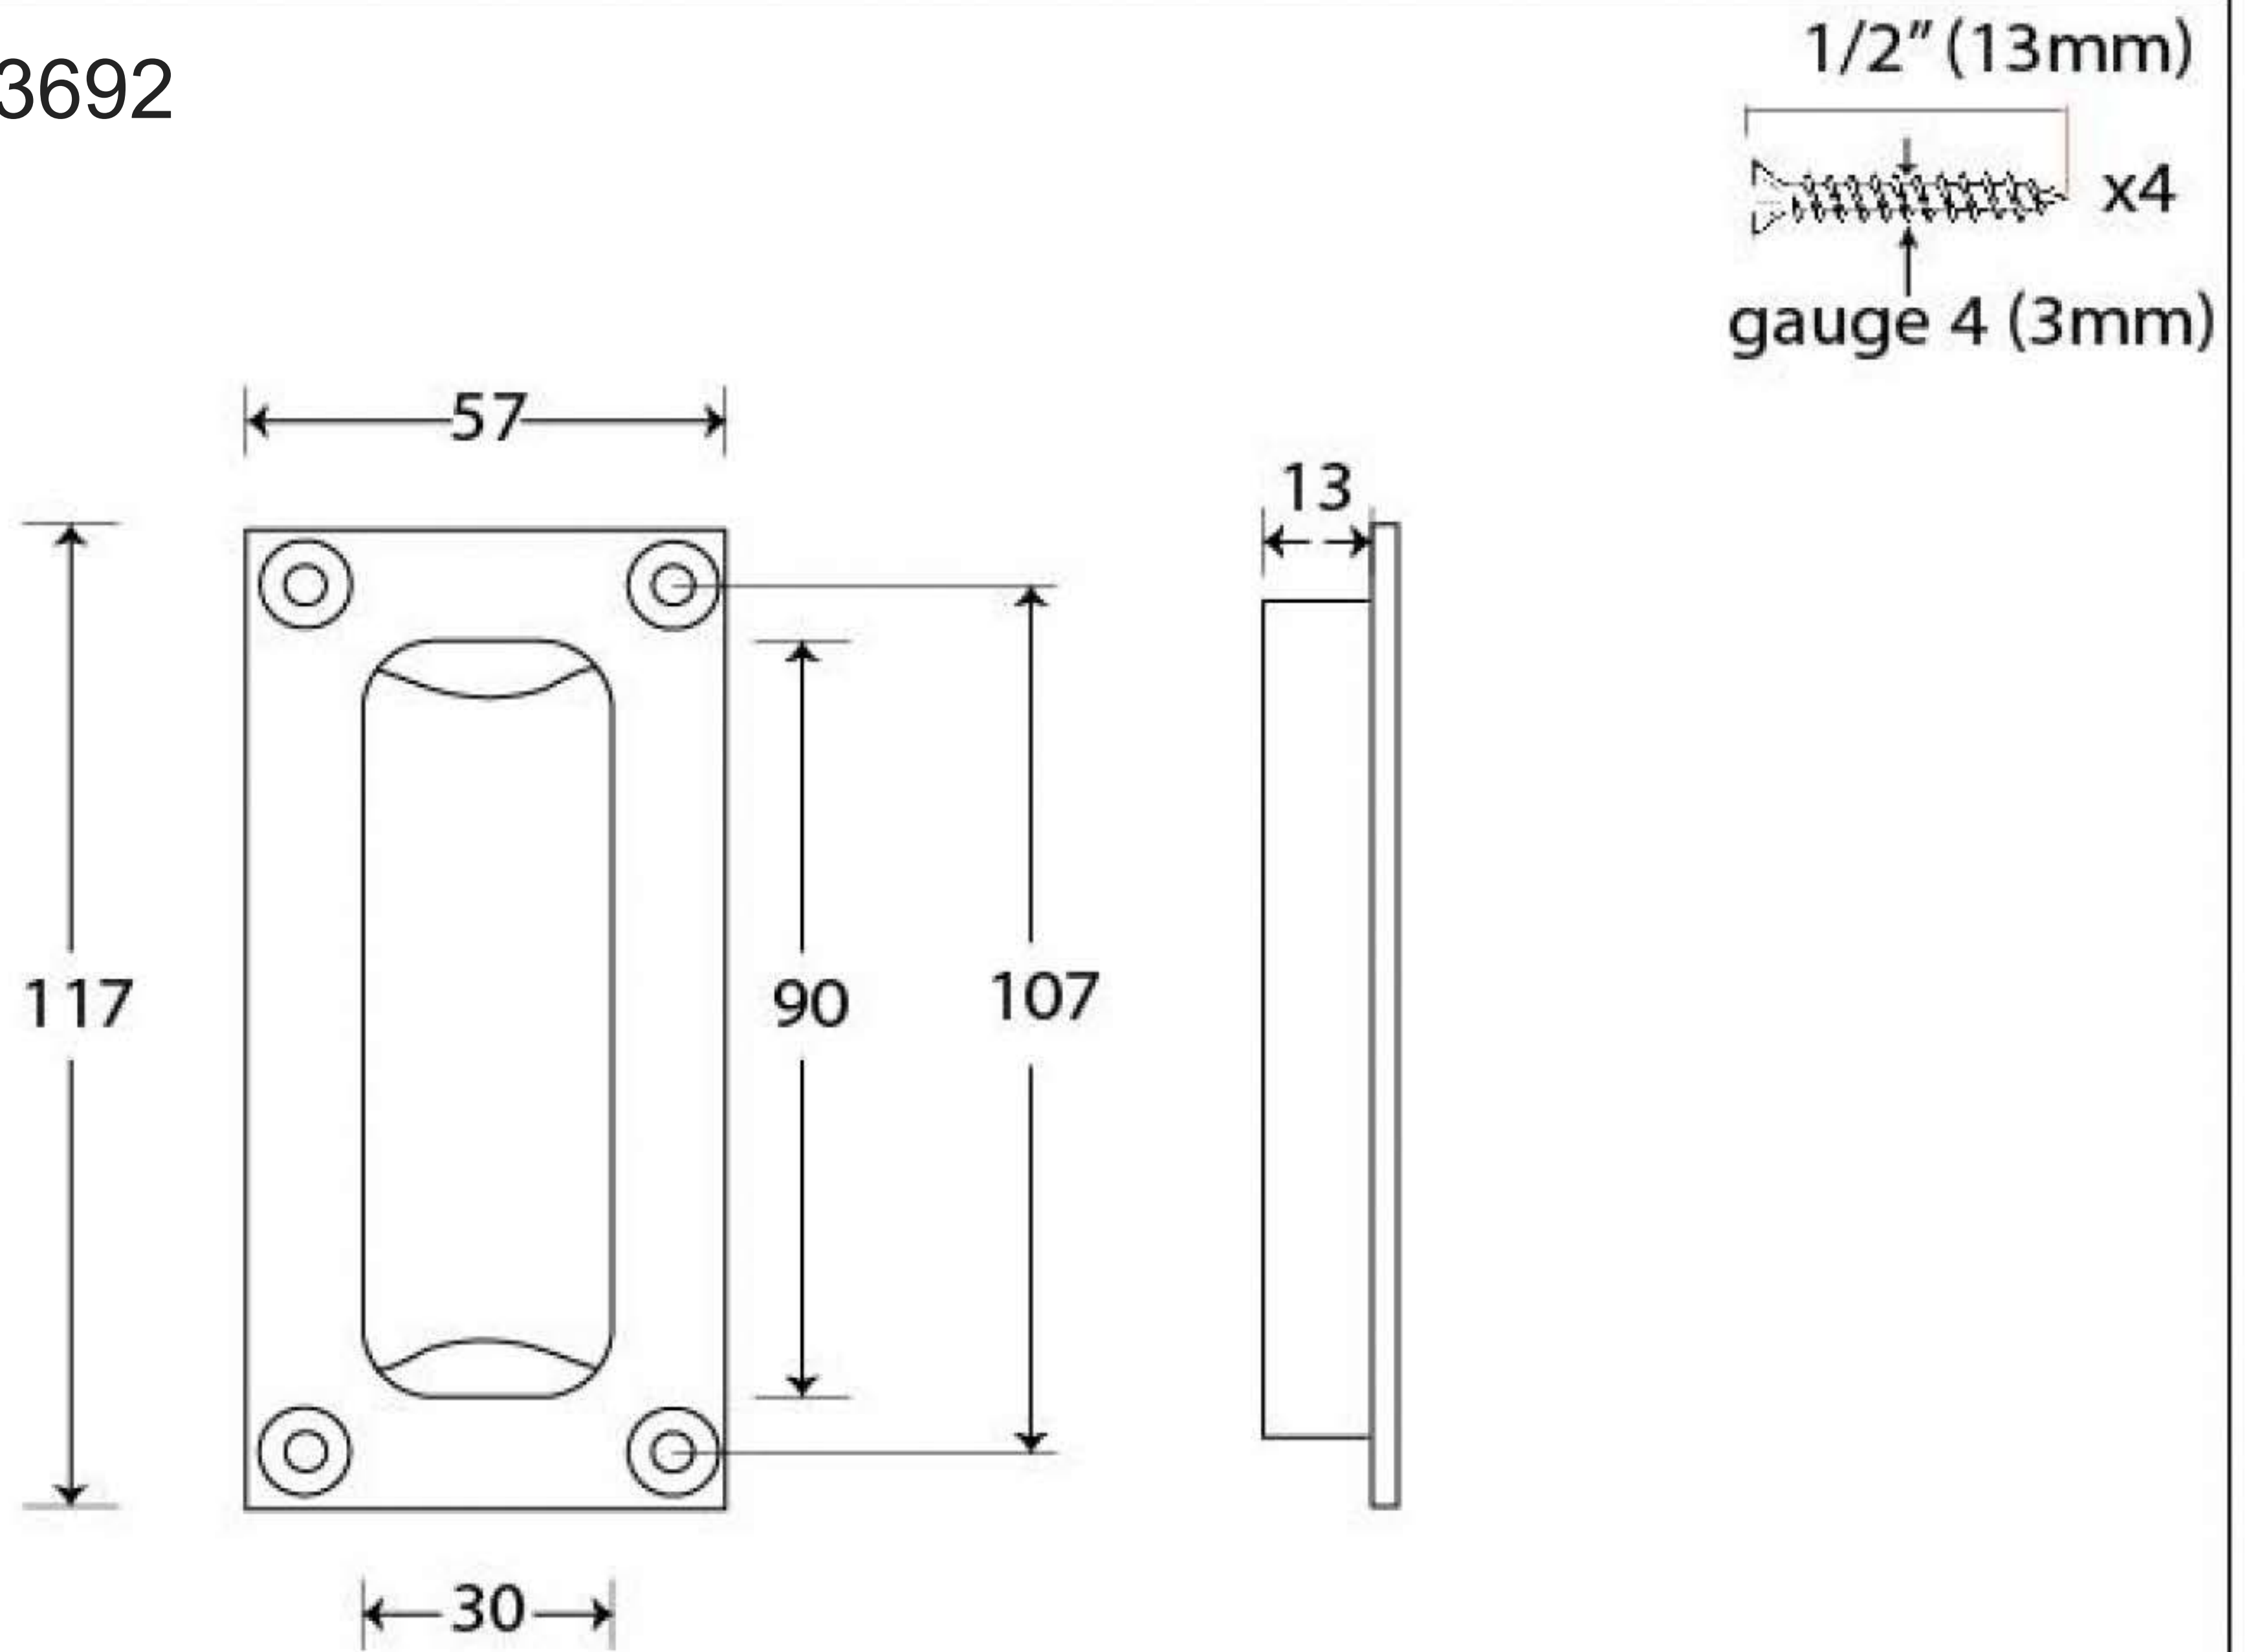

Product Code: 13692

Due to the hand crafted nature of our products all measurements are approximate and should be used as a guide only