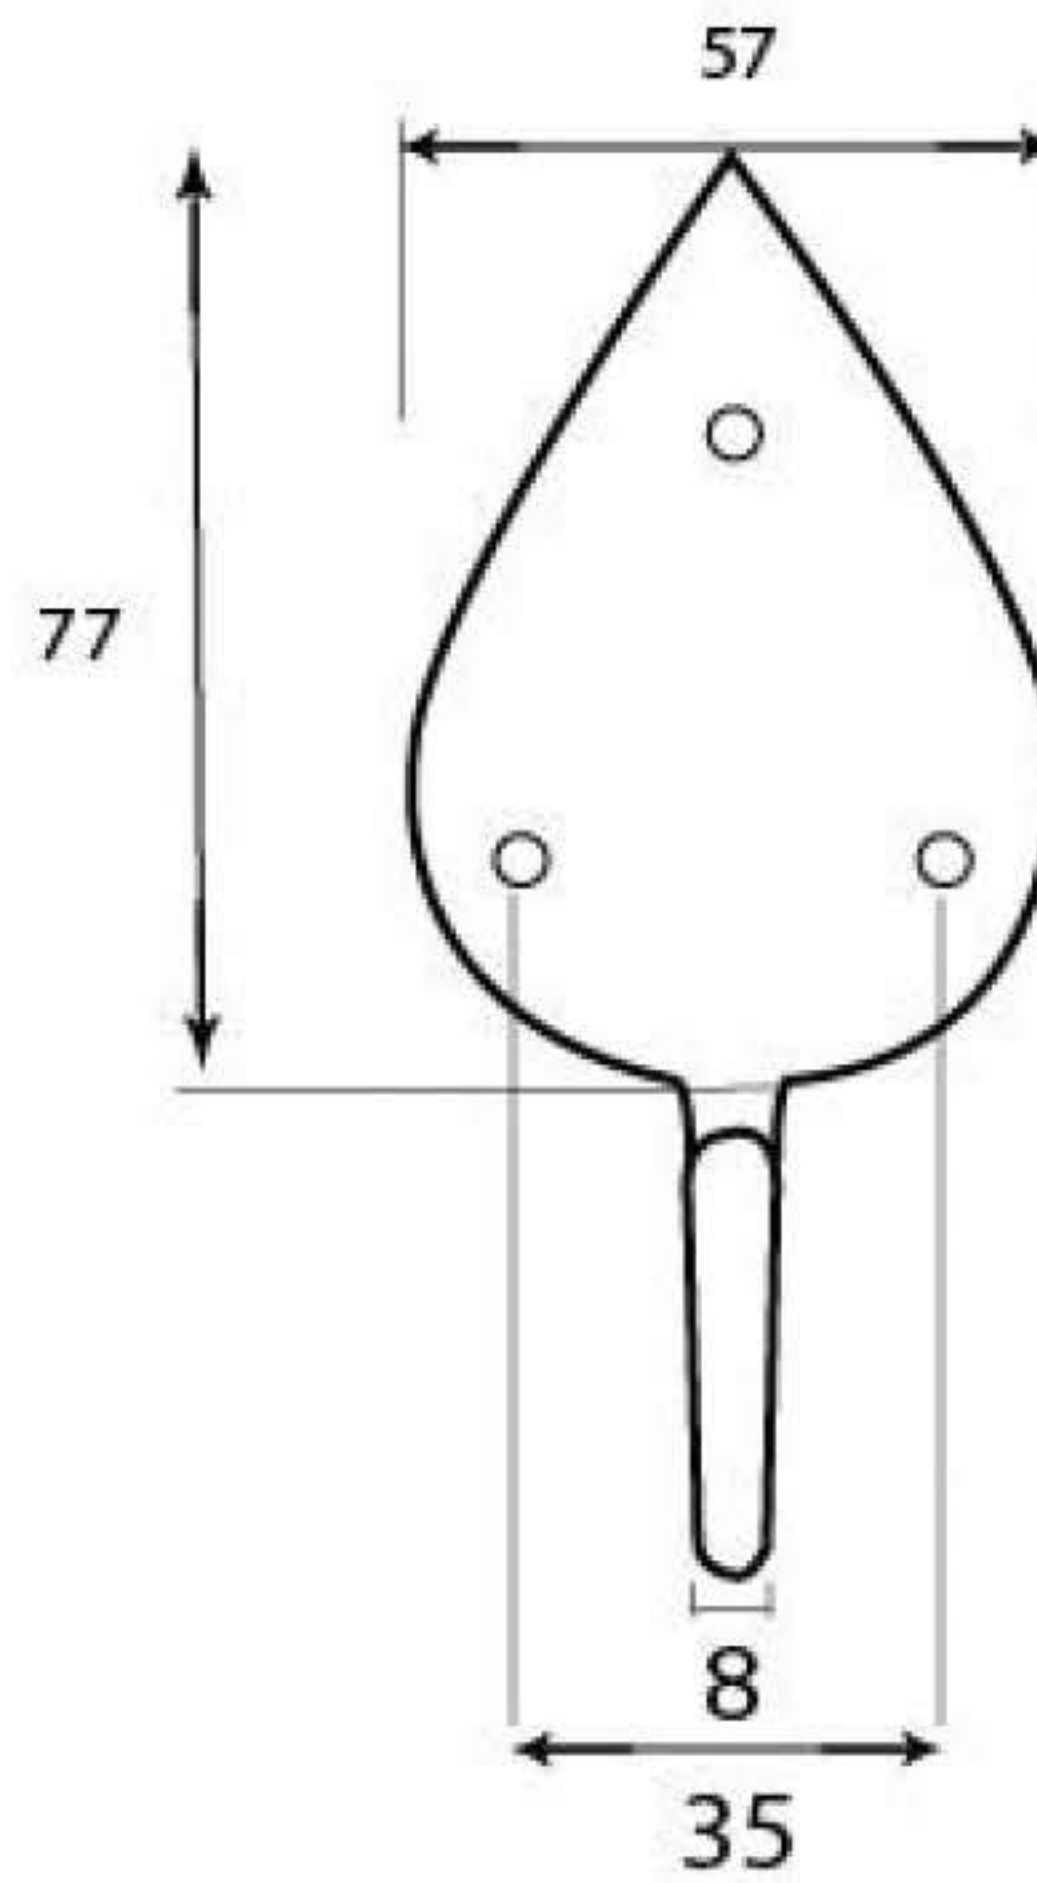

Product Code: 13653

3/4" (19mm)  
x3  
gauge 6 (3.5mm)

Due to the hand crafted nature of our products all measurements are approximate and should be used as a guide only