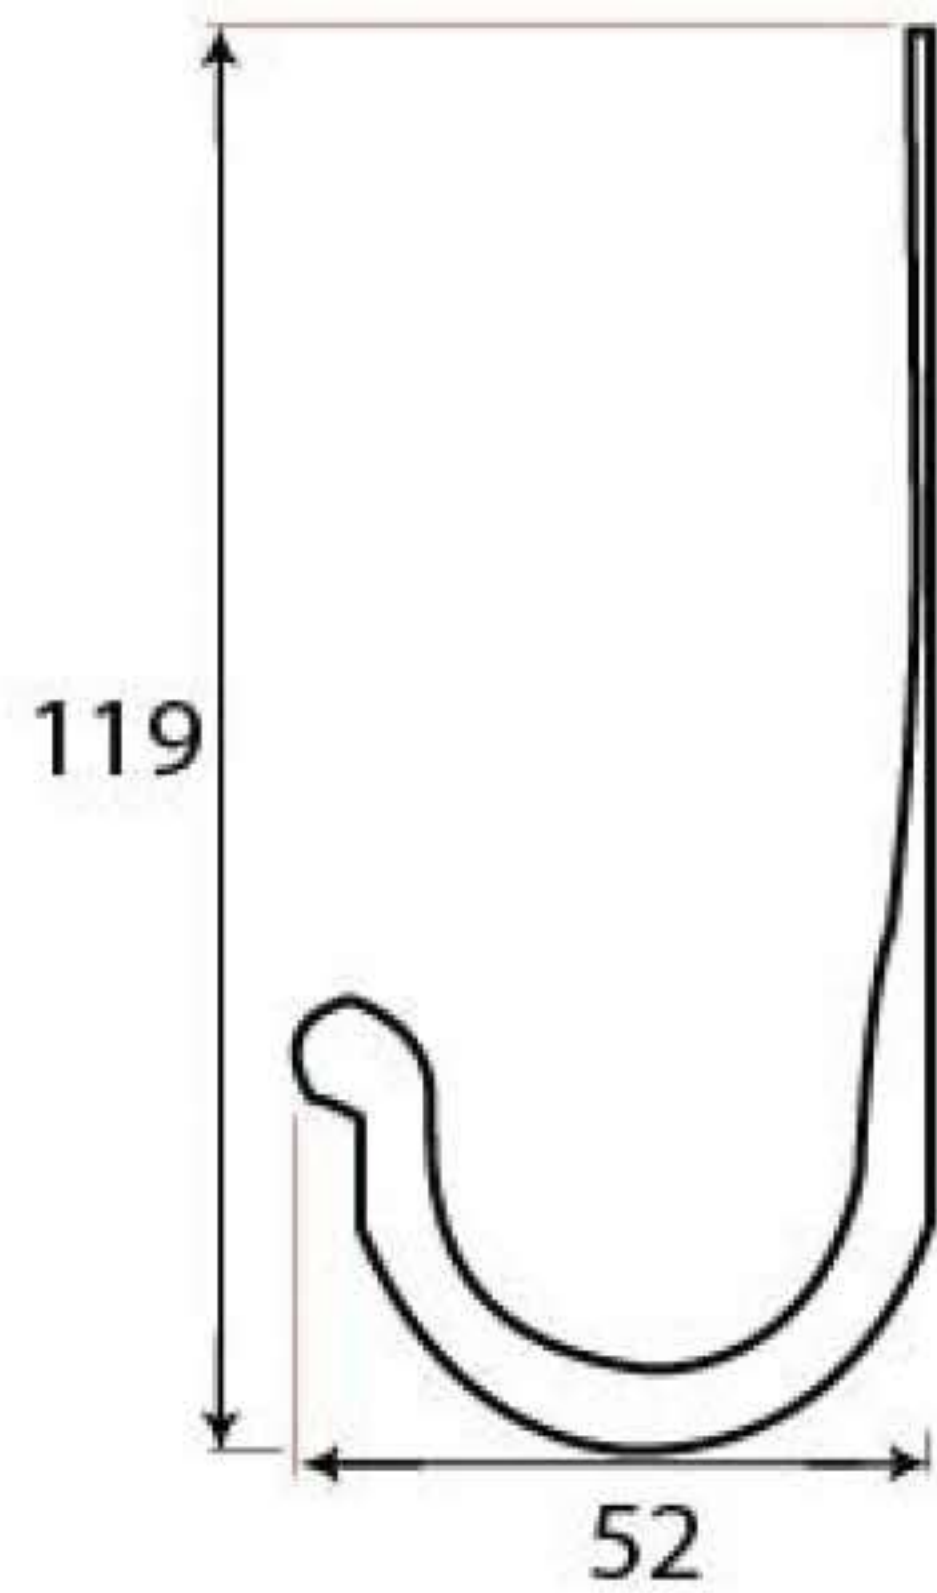

Product Code: 13653

3/4" (19mm)  
x3  
gauge 6 (3.5mm)

Due to the hand crafted nature of our products all measurements are approximate and should be used as a guide only