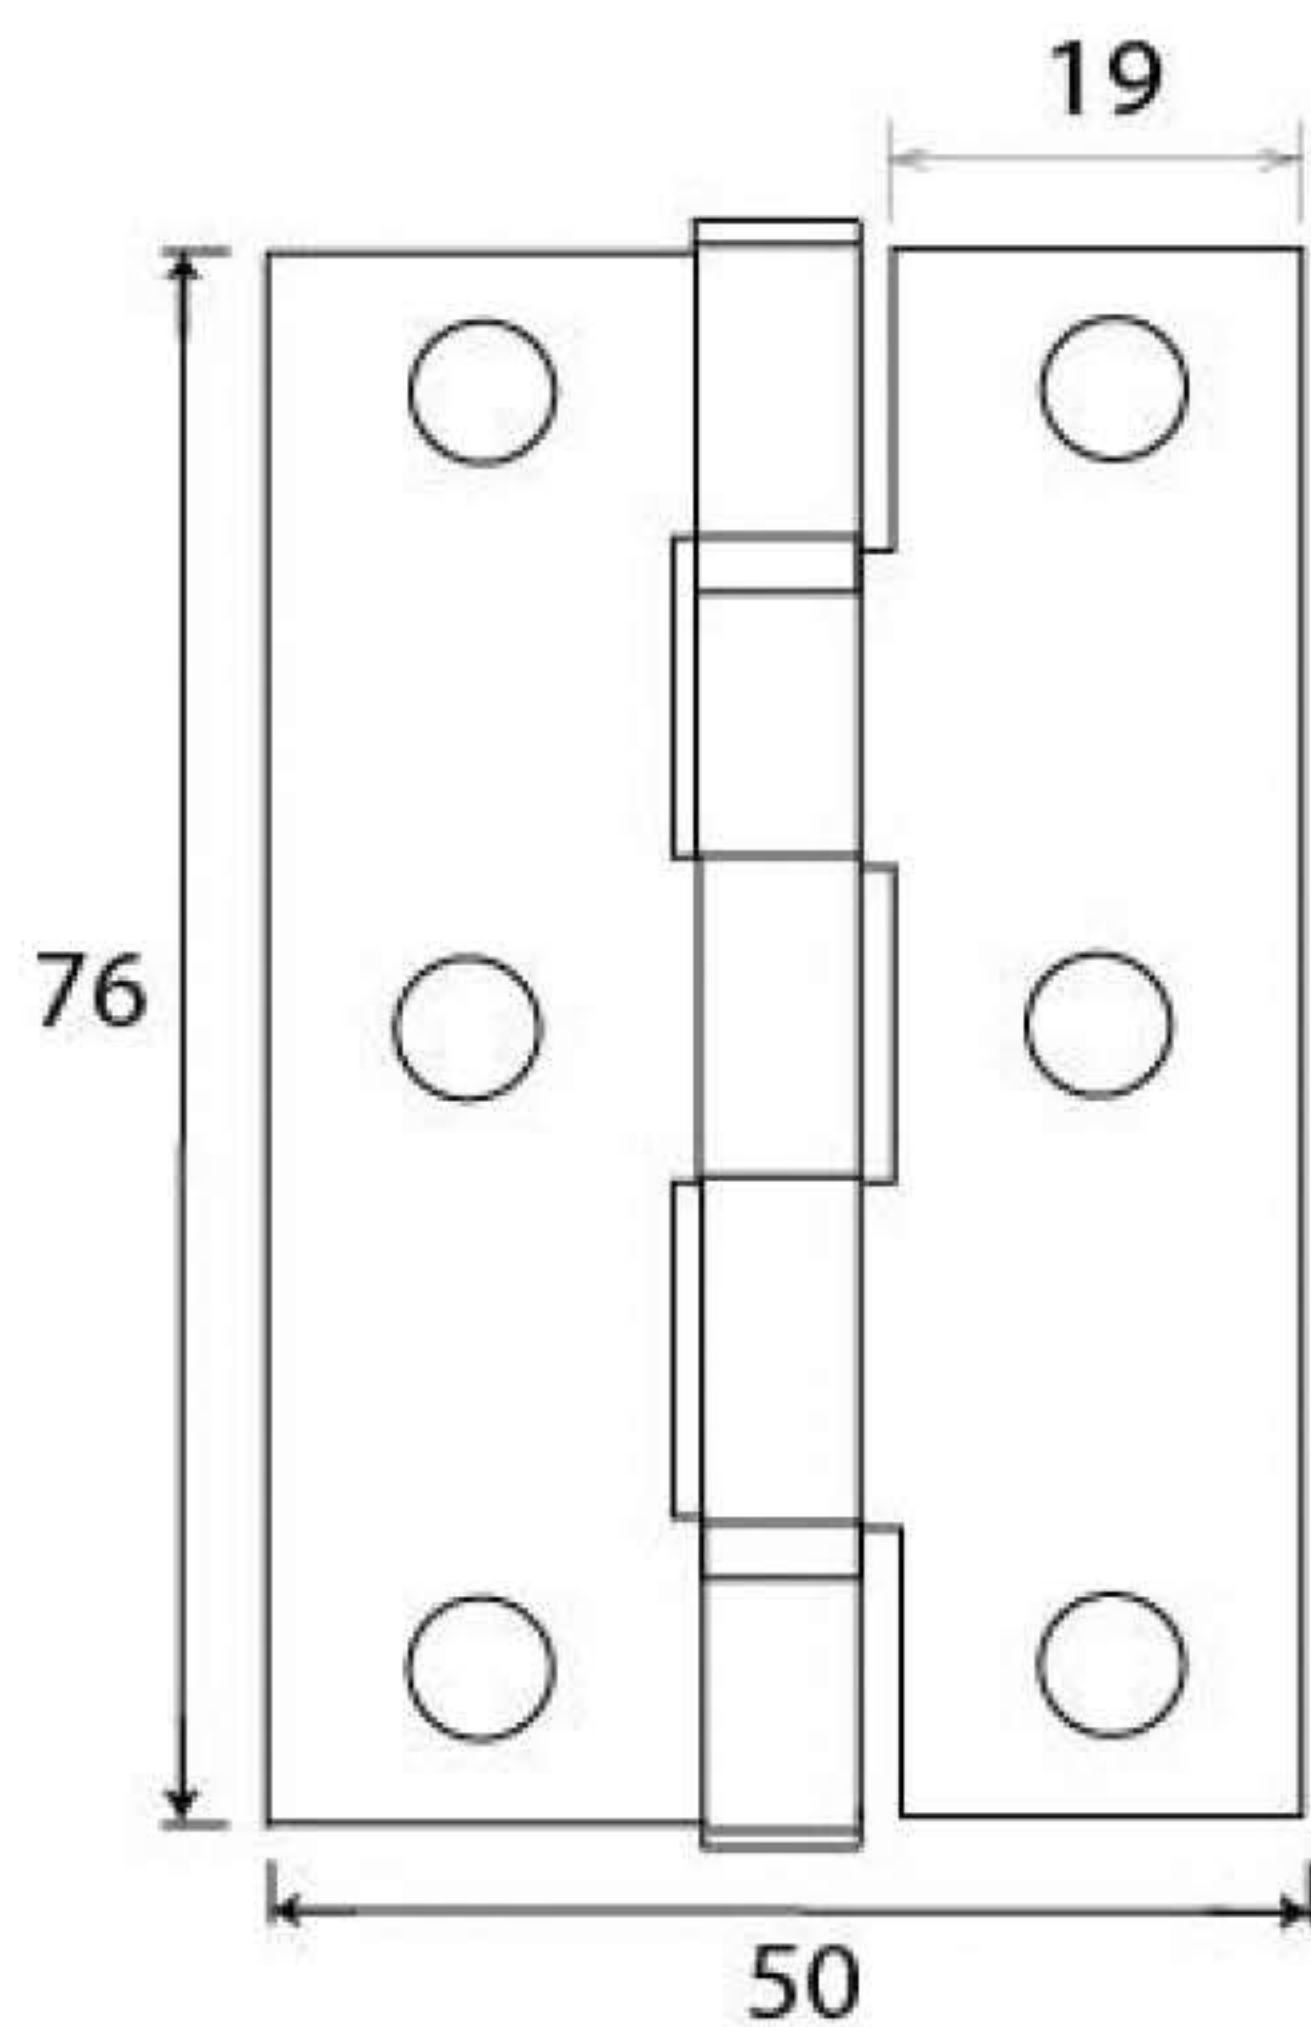

Product Code: 13651

3/4" (19mm)  
gauge 6 (3.5mm)

Due to the hand crafted nature of our products all measurements are approximate and should be used as a guide only