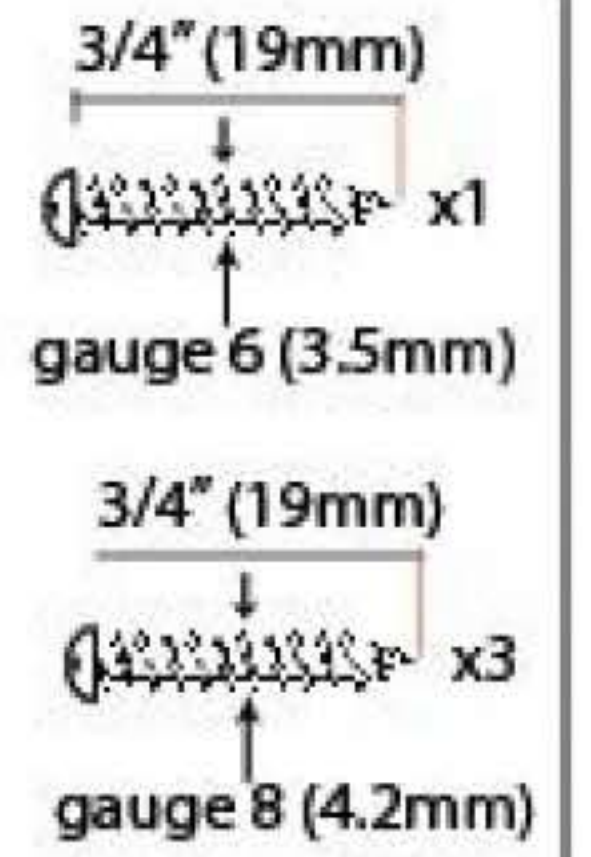

Product Code: 13640

Due to the hand crafted nature of our products all measurements are approximate and should be used as a guide only