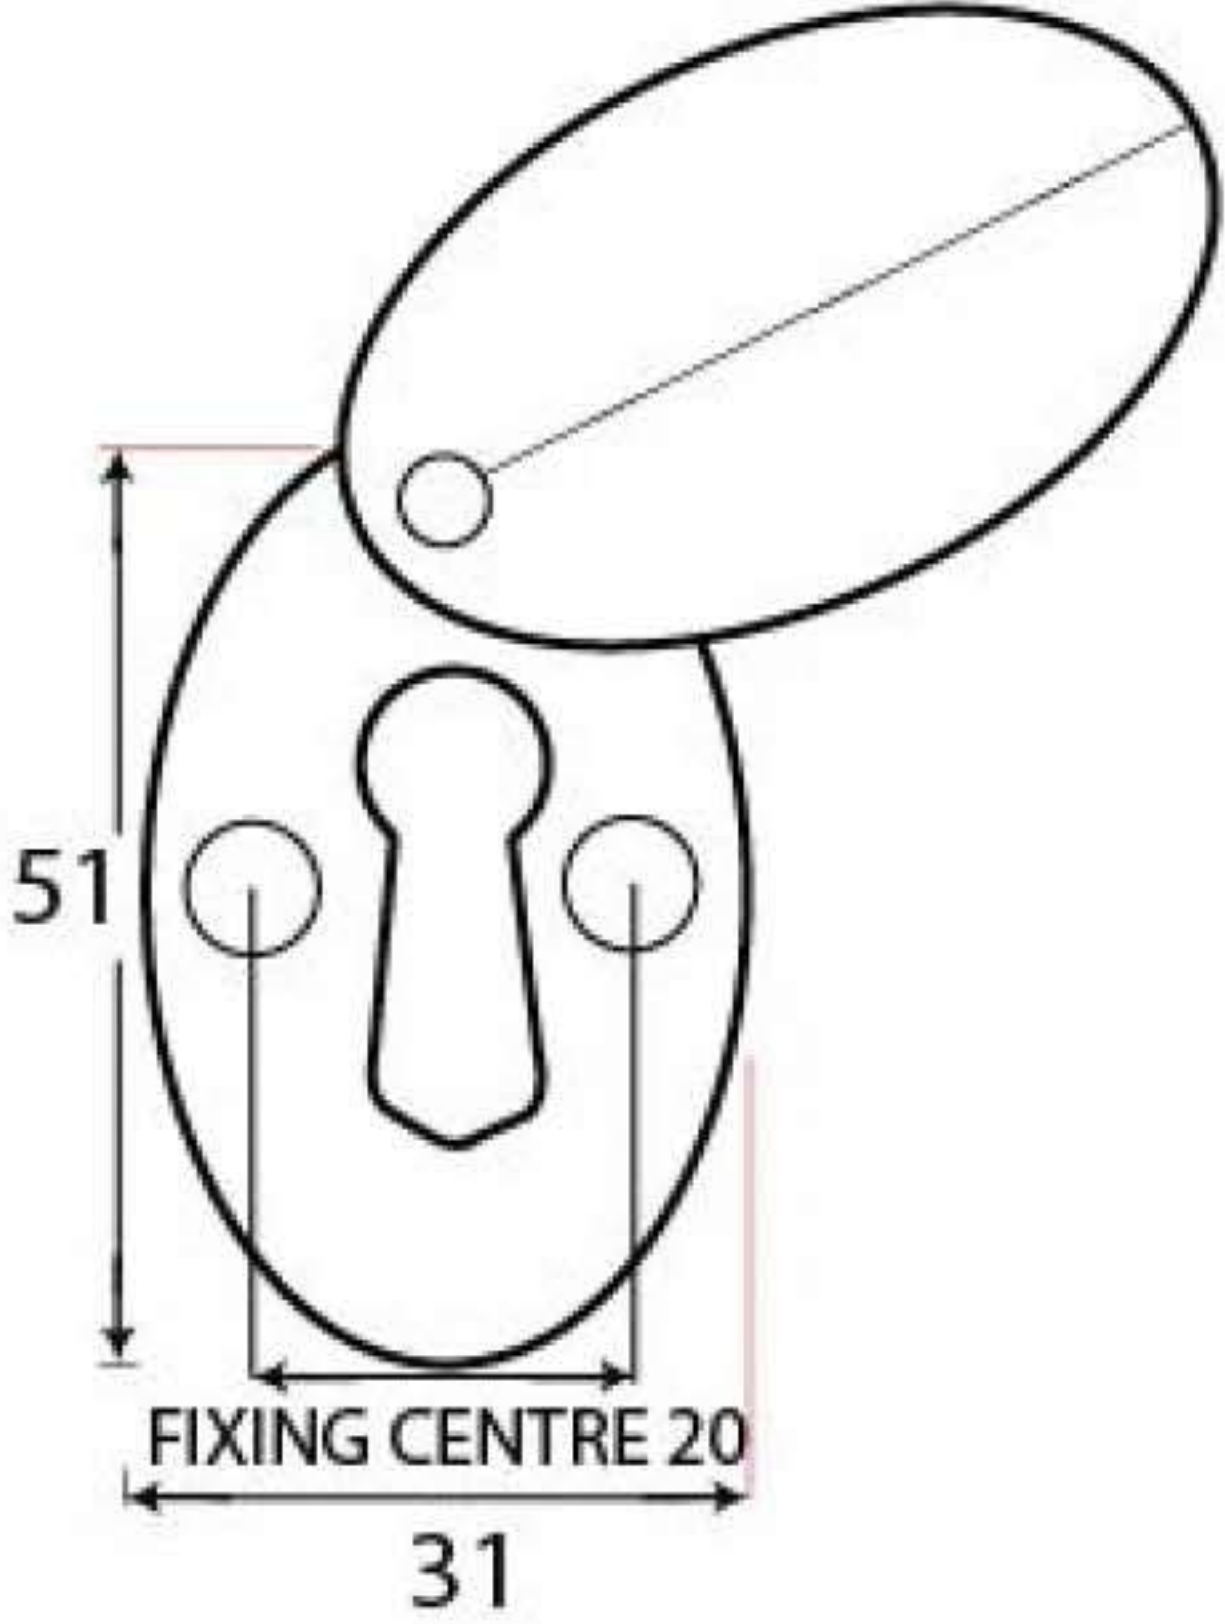

Product Code: 13626

1/2" (12mm)
x 2
gauge 4 (3mm)

Due to the hand crafted nature of our products all measurements are approximate and should be used as a guide only