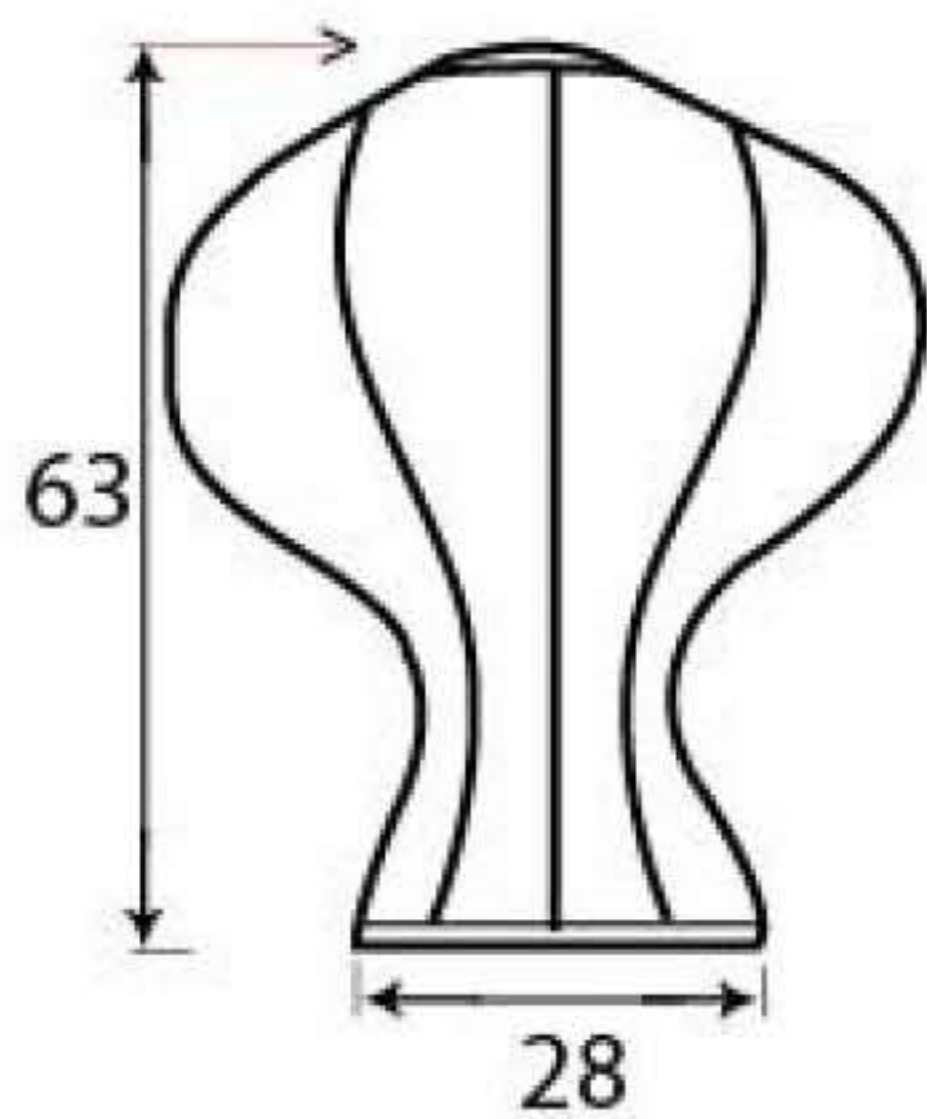

Product Code: 13622

1/2" (12mm)
x4
gauge 4 (3mm)
1/2" (12mm)
x4
gauge 4 (3mm)

Due to the hand crafted nature of our products all measurements are approximate and should be used as a guide only