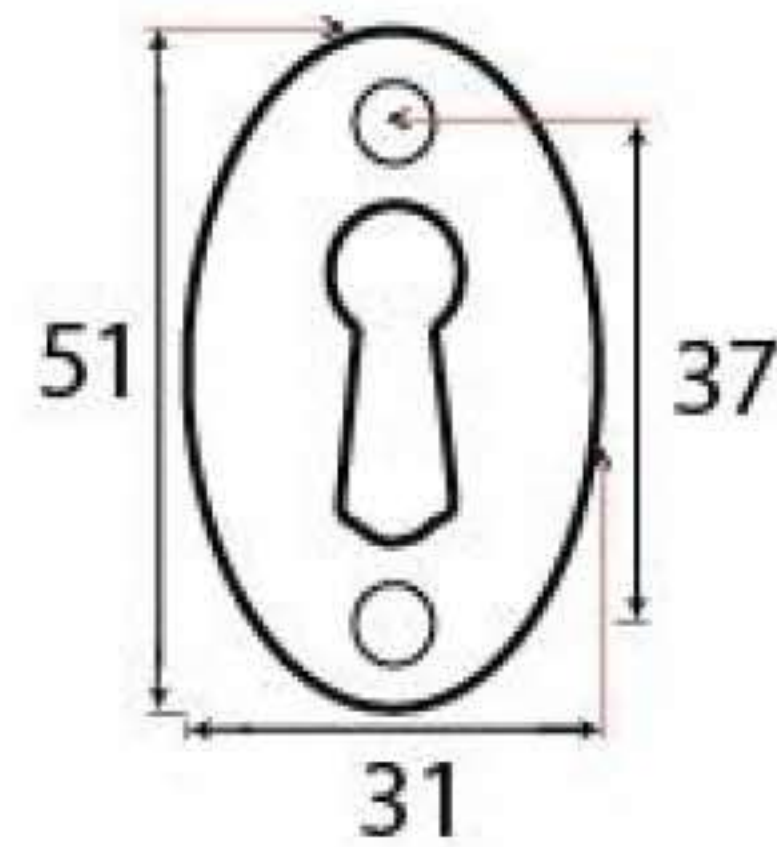

Product Code: 13622

1/2" (12mm)
x4
gauge 4 (3mm)
1/2" (12mm)
x4
gauge 4 (3mm)

Due to the hand crafted nature of our products all measurements are approximate and should be used as a guide only