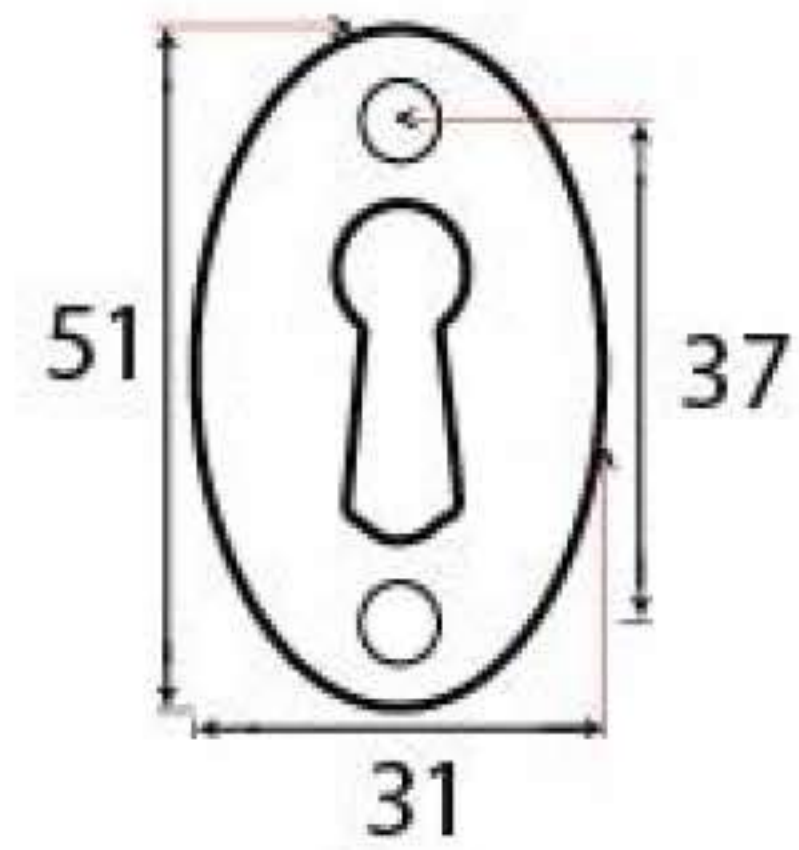

Product Code: 13620

1/2" (12mm)
x4
gauge 4 (3mm)
1/2" (12mm)
x4
gauge 4 (3mm)

Due to the hand crafted nature of our products all measurements are approximate and should be used as a guide only