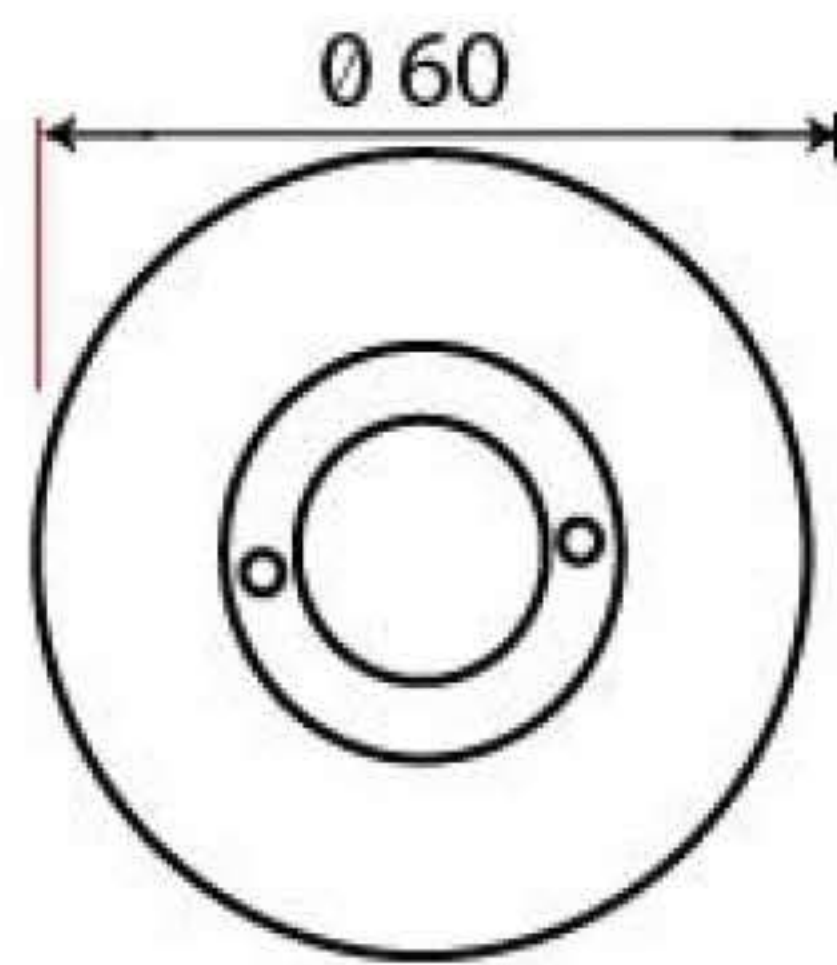

Product Code: 13620

1/2" (12mm)
x4
gauge 4 (3mm)
1/2" (12mm)
x4
gauge 4 (3mm)

Due to the hand crafted nature of our products all measurements are approximate and should be used as a guide only