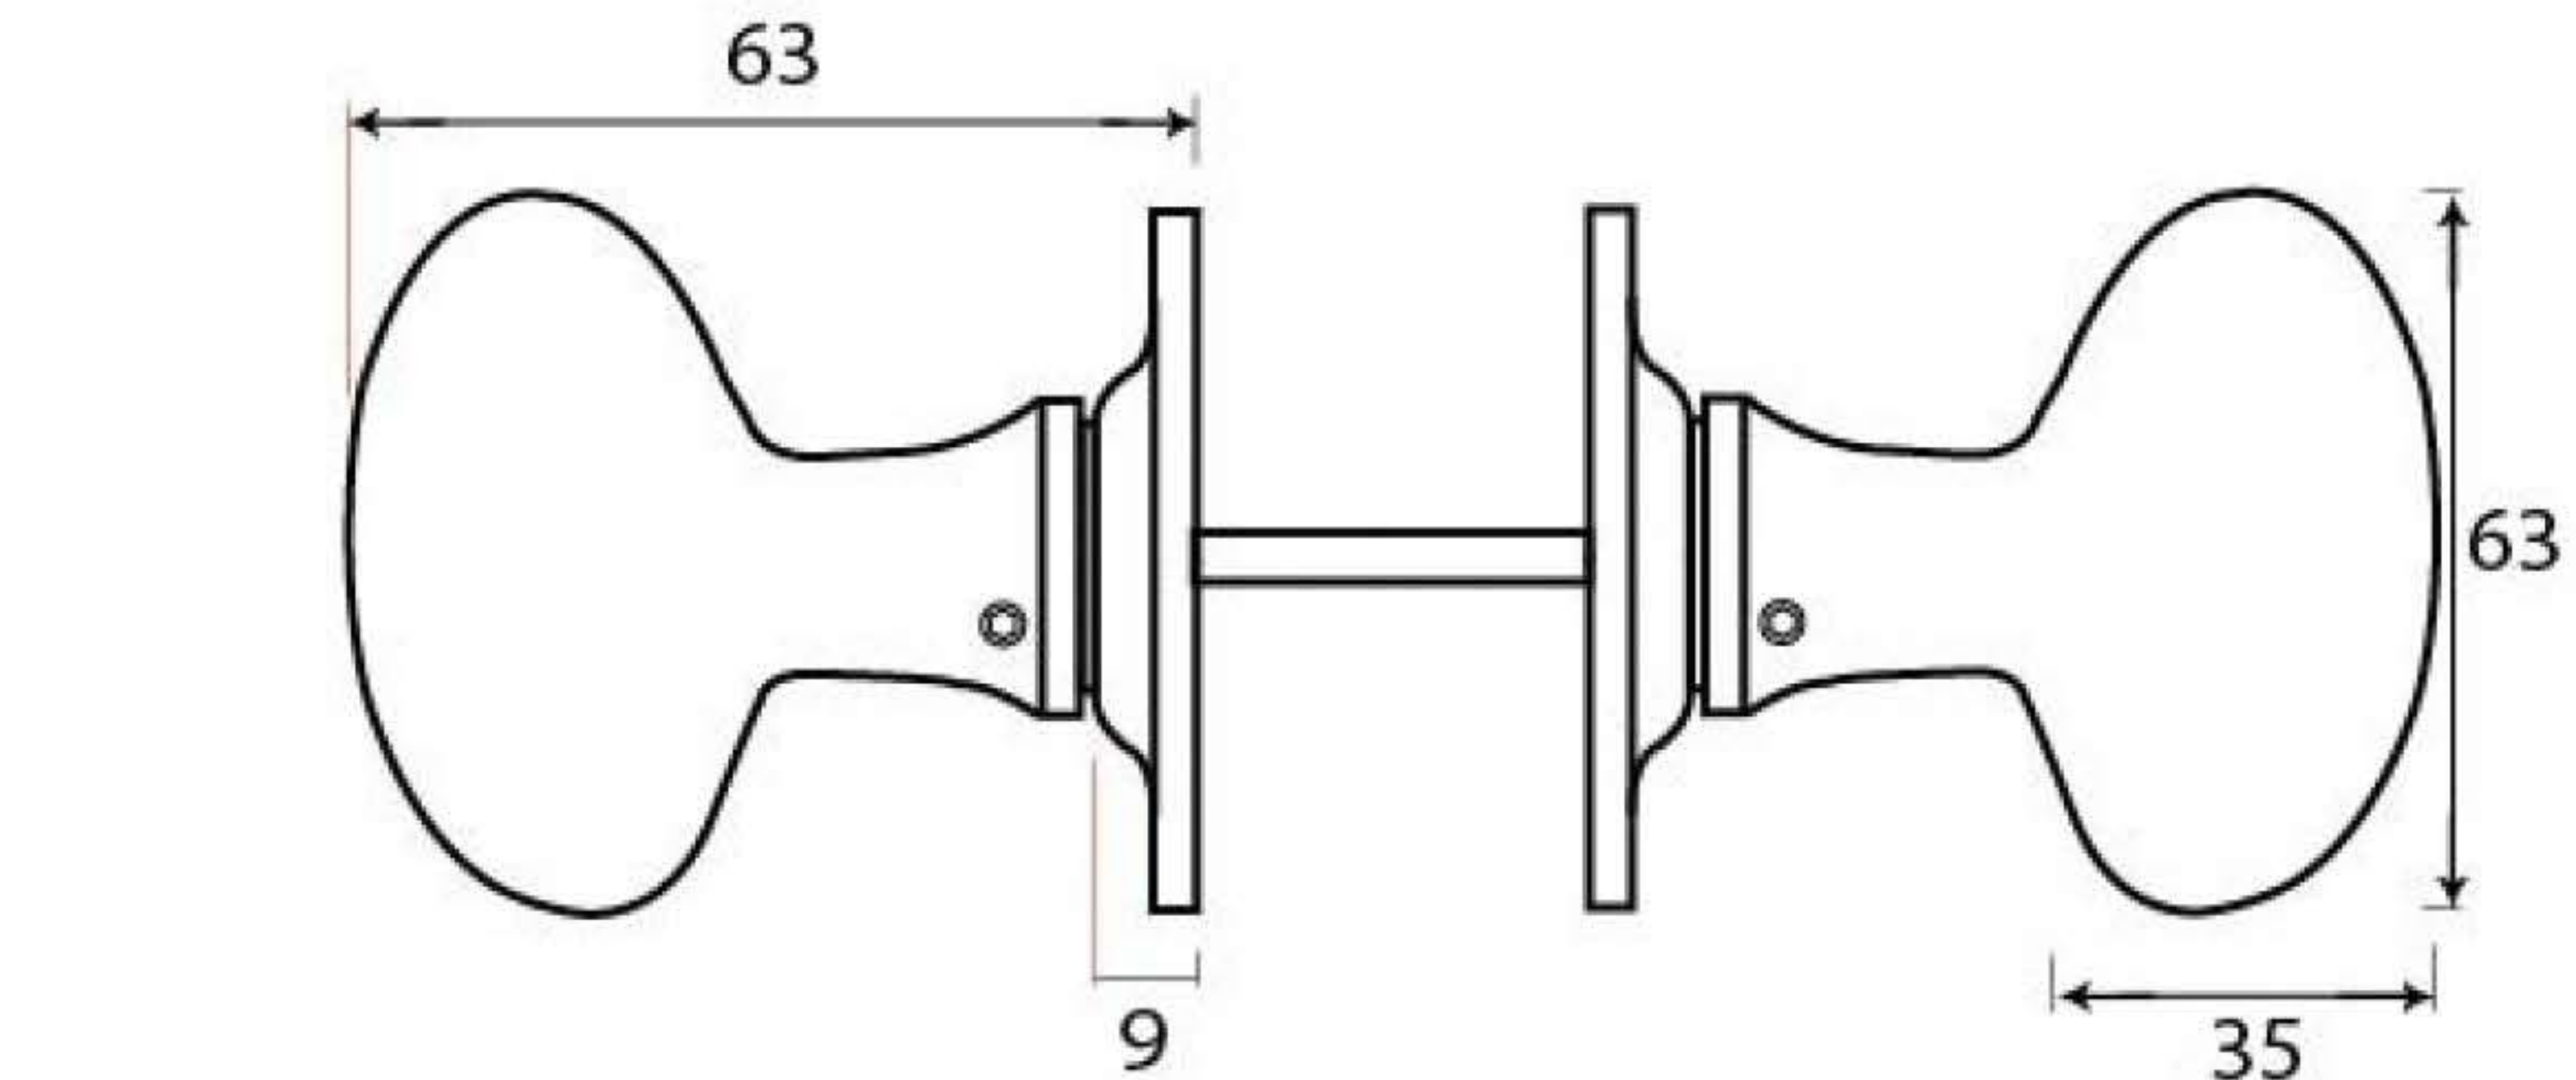

Product Code: 13620

1/2" (12mm)
x4
gauge 4 (3mm)
1/2" (12mm)
x4
gauge 4 (3mm)

Due to the hand crafted nature of our products all measurements are approximate and should be used as a guide only