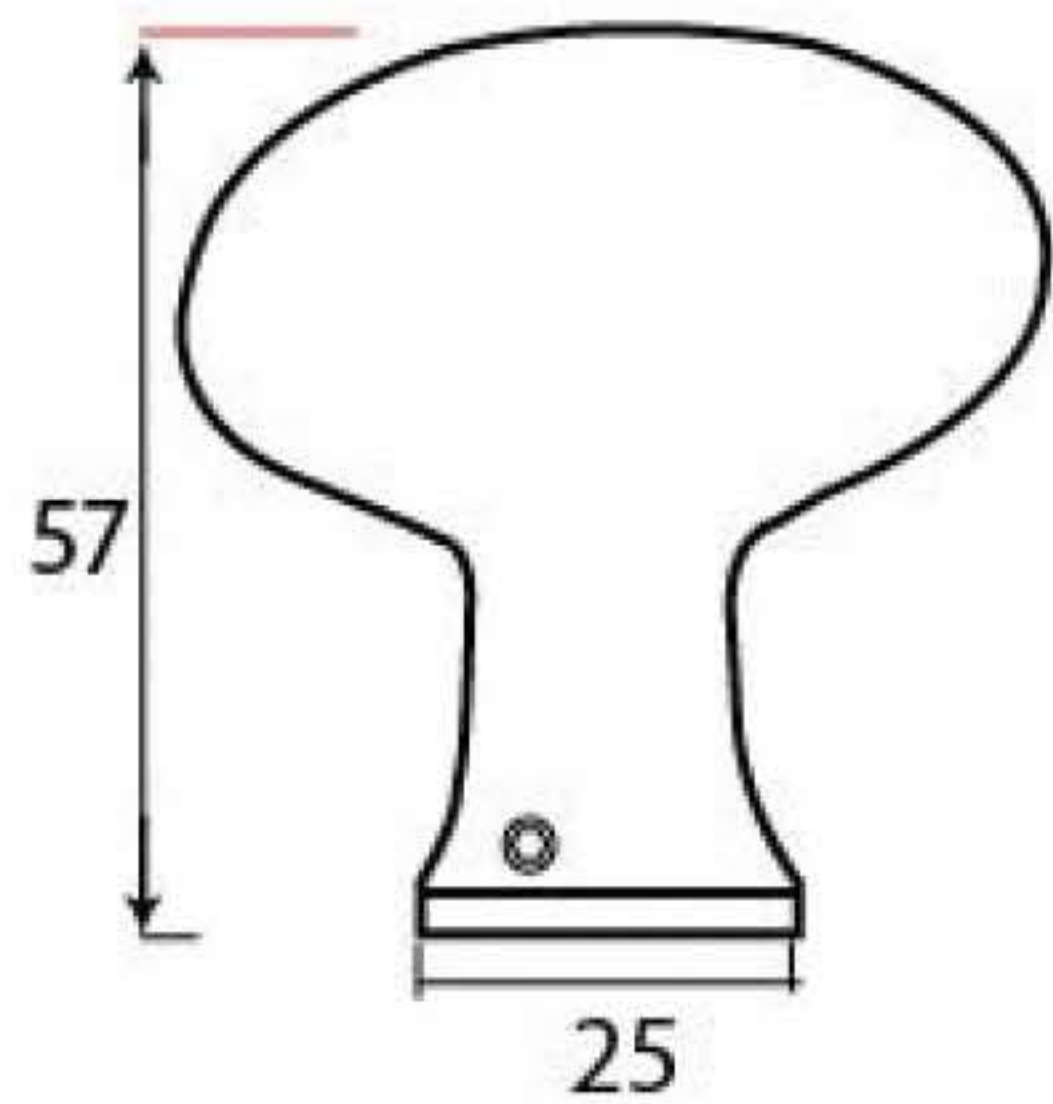

Product Code: 13620

1/2" (12mm)
x4
gauge 4 (3mm)
1/2" (12mm)
x4
gauge 4 (3mm)

Due to the hand crafted nature of our products all measurements are approximate and should be used as a guide only