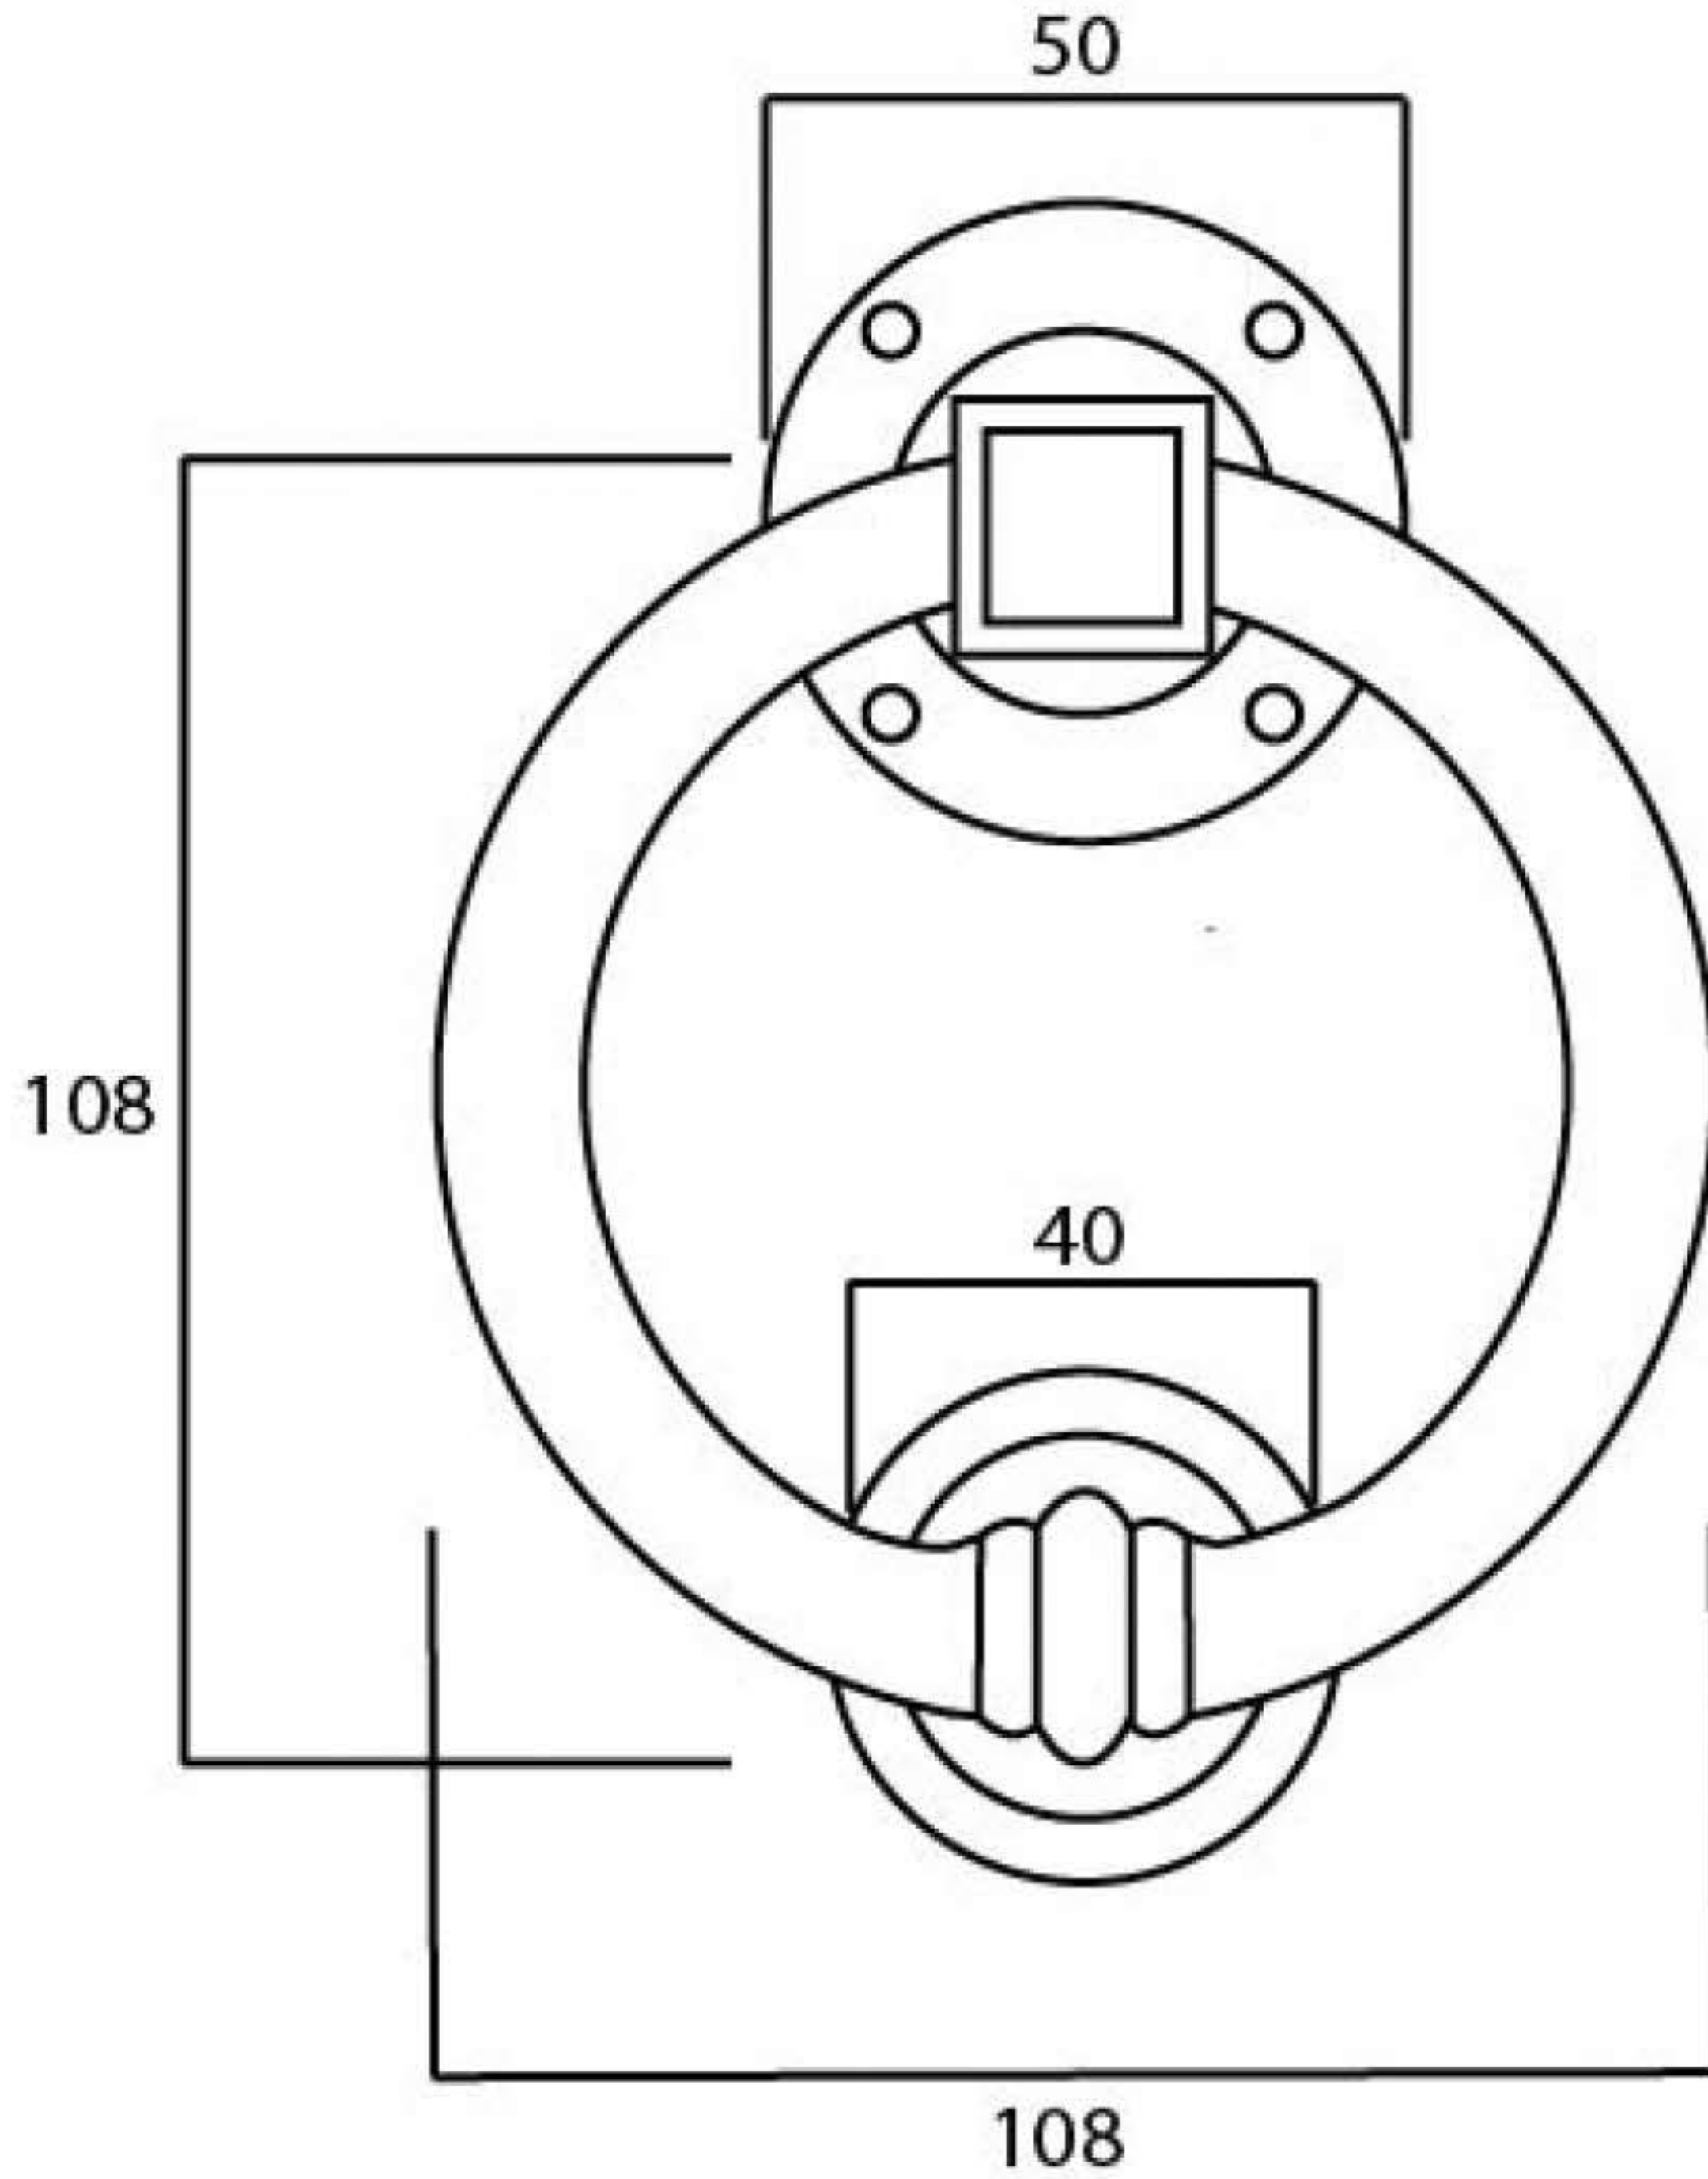

Product Code: 13608

1" (25mm)
x 4
Gauge 6 (3.5mm)

Due to the hand crafted nature of our products all measurements are approximate and should be used as a guide only