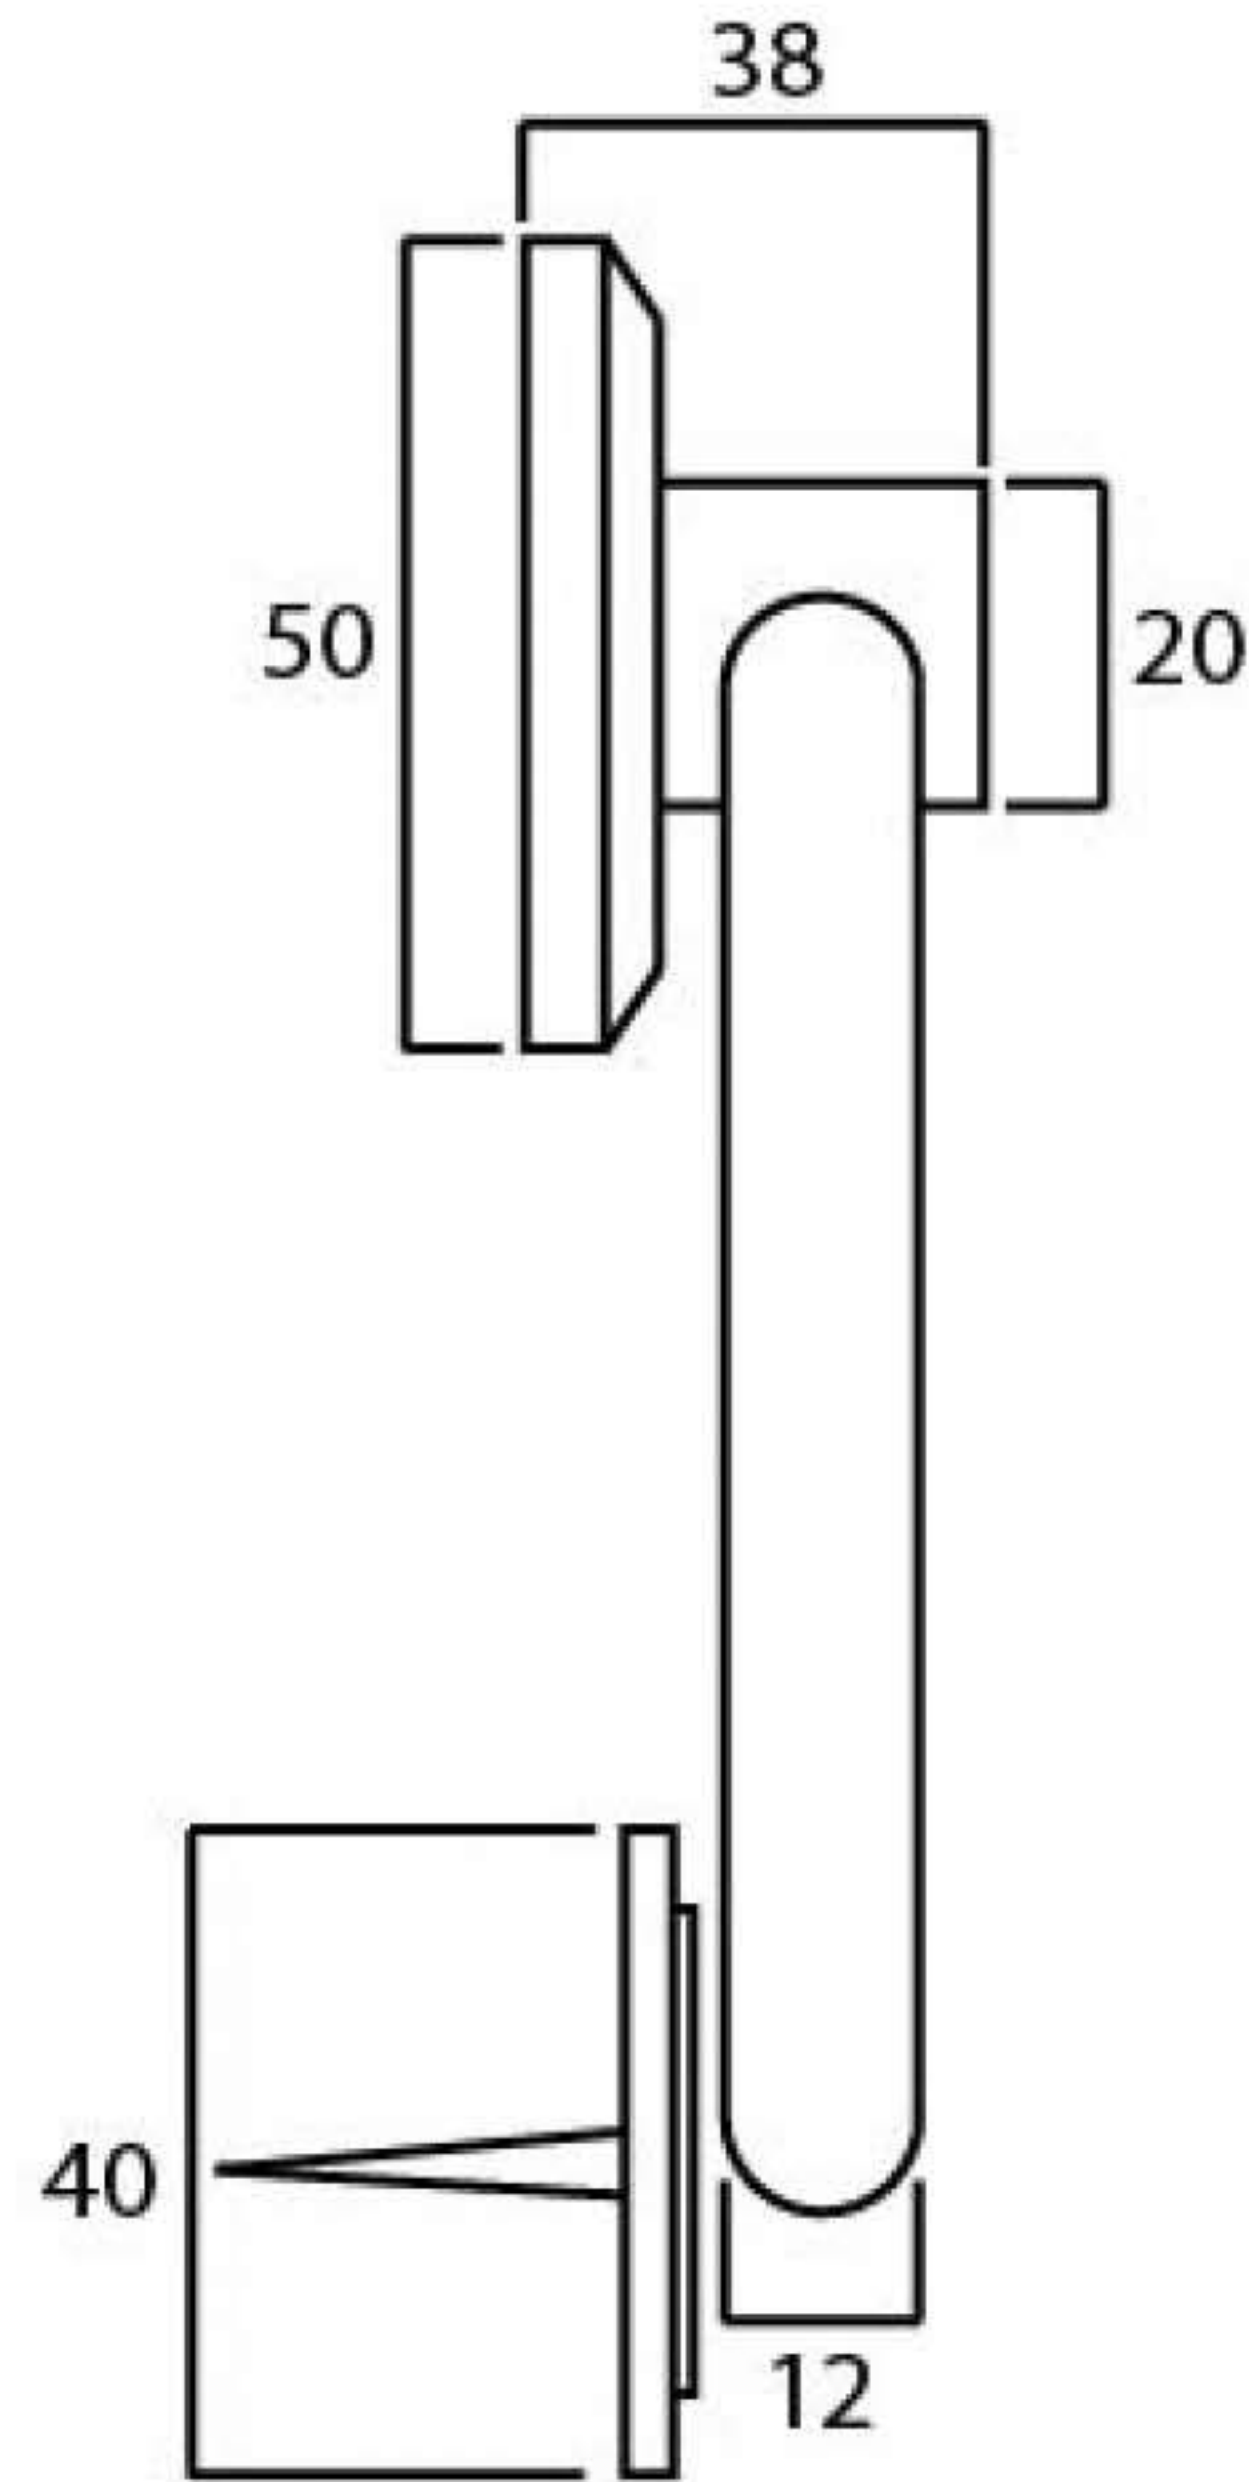

Product Code: 13608

1" (25mm)
x 4
Gauge 6 (3.5mm)

Due to the hand crafted nature of our products all measurements are approximate and should be used as a guide only