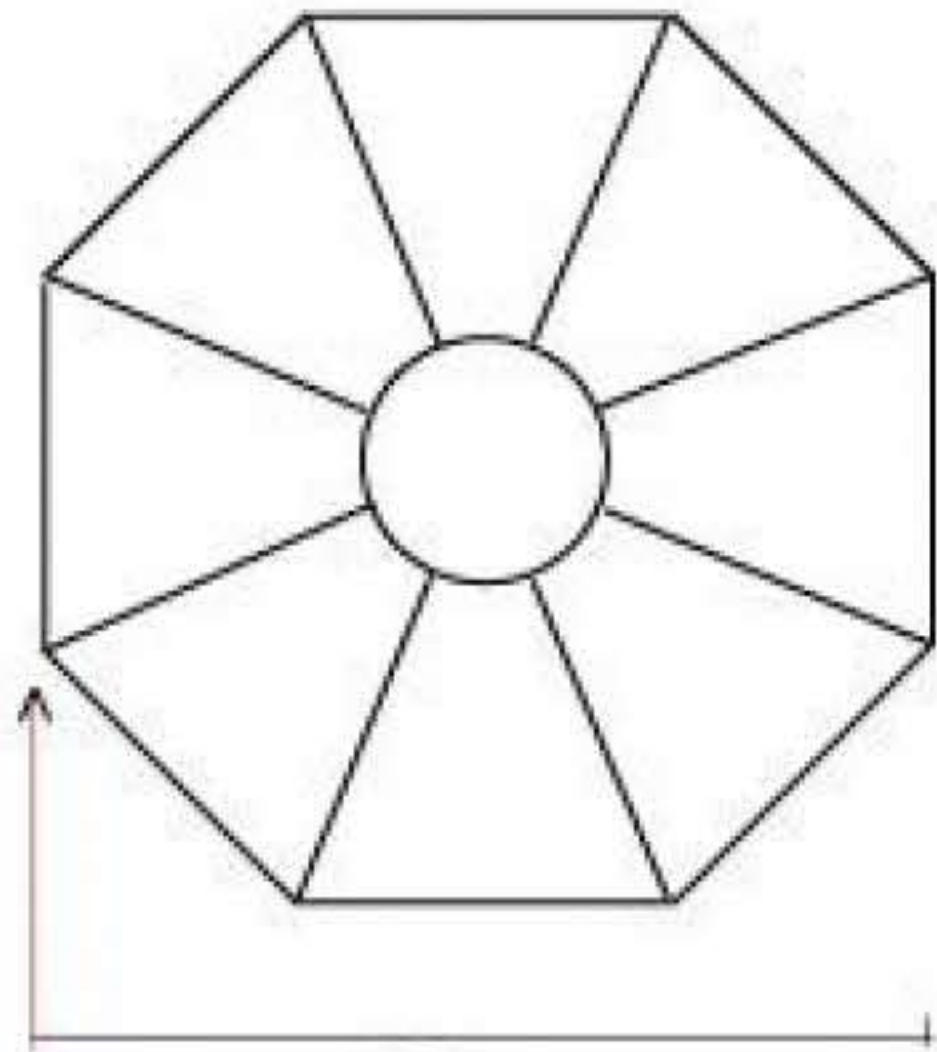

Product Code: 13601

OCTAGONAL CENTRE DOOR KNOB

82

95

ROSE

18 27

90

Ø 24

80

PROJECTION

Due to the hand crafted nature of our products all measurements are approximate and should be used as a guide only