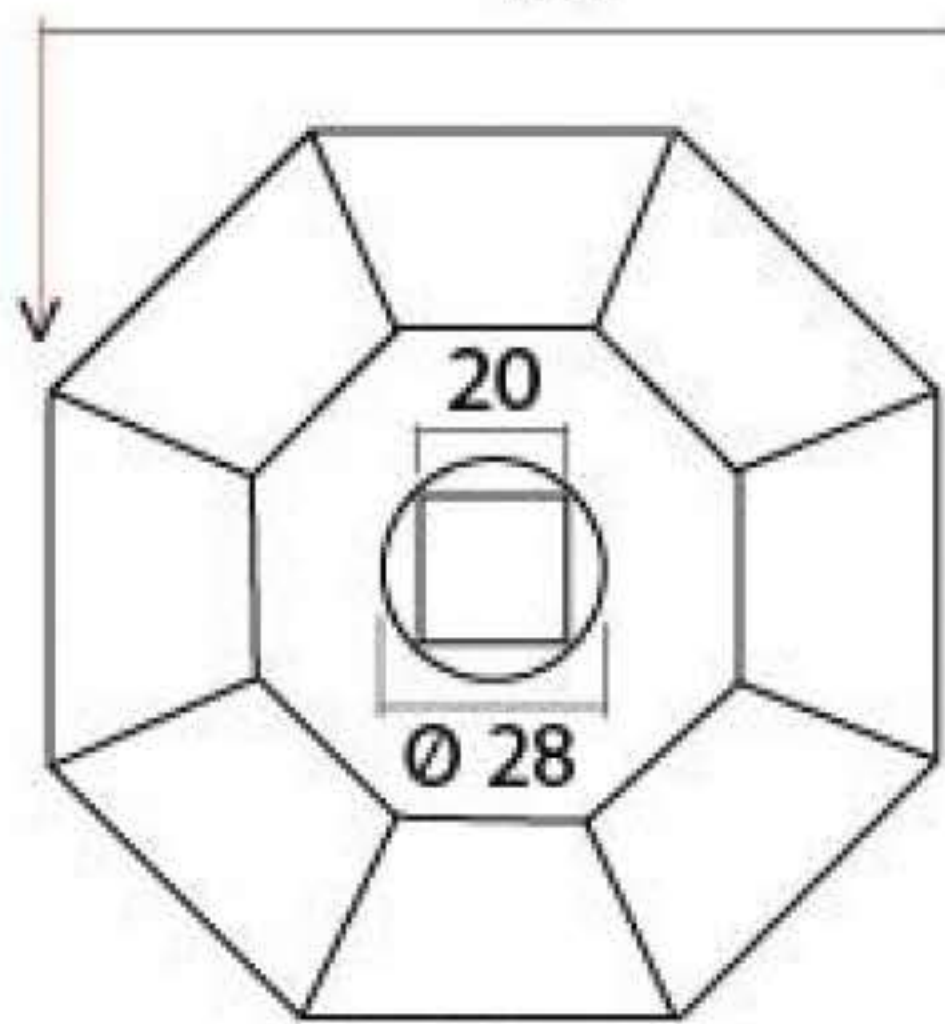

Product Code: 13601

OCTAGONAL CENTRE DOOR KNOB

82

95

ROSE

18 27

90

Ø 24

80

PROJECTION

Due to the hand crafted nature of our products all measurements are approximate and should be used as a guide only